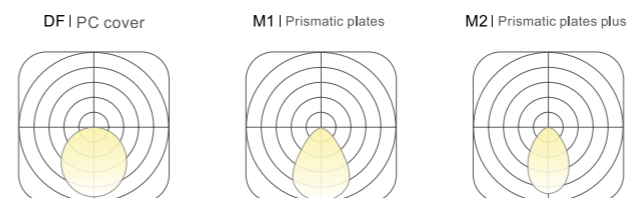

L6080 | Quadrate

COLOURS: choose from three color libraries

Acoustic Click to library: HL-04, HL-05, HL-06

Texture Click to library: TE-03, TE-04, TE-05

Profile Click to library: Silver, Black, White

BASIC PARAMETER

Lighting direction	Down&Inner , UP&Down
Installation	Pendant , Ceiling , Recessed , Wall mounted
Beam angle	PC:105° , M1:72° , M2:70°
Light efficiency	60~80lm/W
Profile	W60mm*H80mm
Power	20 W/m
Optic	DF , M1 , M2
CCT	2400~6500K , RGB , RGBW
DIMMING	Non , Dali , Push , Triac , 0-10V , Remote , Tunable
Input voltage	200-240V , 100-277V
CRI	>80 , >90 , >95
Warranty	5 Years
Certification	CB CE RoHS DALI DIMMABLE FREE

LAMPS PARAMETER

Model	Length(mm)	Power (w)	Luminous (lm)
L6080	600	40+10	3000
L6080	816	55+13	4080
L6080	900	60+15	4500
L6080	1116	70+17.5	5250
L6080	1200	80+20	6000

*Lumens @ 4000K , CRI>80 , PCDown&Inner

L6080 | Triangle

COLOURS: choose from three color libraries

Acoustic Click to library: HL-04, HL-05, HL-06

Texture Click to library: TE-03, TE-04, TE-05

Profile Click to library: Silver, Black, White

BASIC PARAMETER

Lighting direction	Down&Inner , UP&Down
Installation	Pendant , Ceiling , Recessed , Wall mounted
Beam angle	PC:105° , M1:72° , M2:70°
Light efficiency	60~80lm/W
Profile	W60mm*H80mm
Power	20 W/m
Optic	DF , M1 , M2
CCT	2400~6500K , RGB , RGBW
DIMMING	Non , Dali , Push , Triac , 0-10V , Remote , Tunable
Input voltage	200-240V , 100-277V
CRI	>80 , >90 , >95
Warranty	5 Years
Certification	CB CE RoHS DALI DIMMABLE FREE

LAMPS PARAMETER

Model	Length(mm)	Width(mm)	Power (w)	Luminous (lm)
L6080	600	520	30+7.5	2250
L6080	900	779	50+12.5	3750
L6080	1200	1039	60+15	4500

*Lumens @ 4000K , CRI>80 , PCDown&Inner