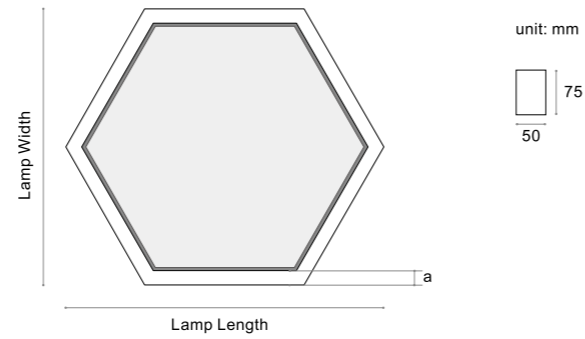

Lens | Hexagon

COLOURS: choose from three color libraries

Acoustic Click to library: HL-04, HL-05, HL-06

Texture Click to library: TE-03, TE-04, TE-05

Profile Click to library: Silver, Black, White

BASIC PARAMETER

Lighting direction	UP&Down , Down
Installation	Pendant , Ceiling , Recessed , Wall mounted
Beam angle	PC:105° , M1:72° , M2:70°
Light efficiency	100lm/W
Optic	DF , M1 , M2
CCT	2400~6500K , RGB , RGBW
DIMMING	Non , Dali , Push , Triac , 0-10V , Remote , Tunable
Input voltage	200-240V , 100-277V
CRI	>80 , >90 , >95
Warranty	5 Years
Certification	CB CE RoHS DALI DIMMER FREE

LAMPS PARAMETER

a(mm)	Length(mm)	Width(mm)	Power (w)	Luminous (lm)
50	600	520	25	2500
50	900	779	30	3000
50	1200	1039	60	6000

*Lumens @ 4000K , CRI>80 , PC , Down lighting