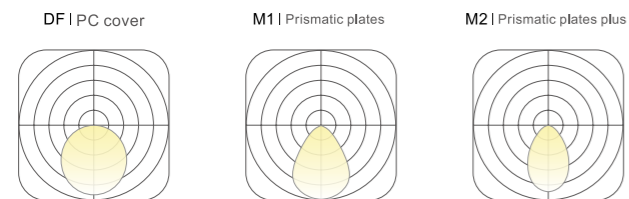

BASIC PARAMETER

Lighting direction	Down&Inner, UP&Down
Installation	Pendant, Ceiling, Recessed, Wall mounted
Beam angle	PC:105°, M1:72°, M2:70°
Light efficiency	60~80lm/W
Profile	W60mm*H80mm
Power	20 W/m
Optic	DF, M1, M2
CCT	2400~6500K, RGB, RGBW
DIMMING	Non, Dali, Push, Triac, 0-10V, Remote, Tunable
Input voltage	200-240V, 100-277V
CRI	>80, >90, >95
Warranty	5 Years
Certification	CB CE RoHS DALI FREE