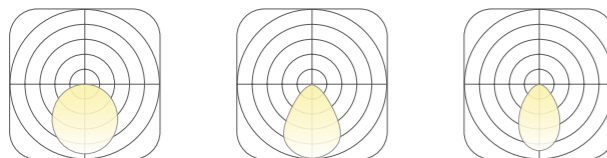

## LAMPS PARAMETER

Length(mm)	Width(mm)	Power (w)	Luminous (lm)
800	450	50	5000

\*Not included texture shell size , Lumens @ 4000K , CRI>80 , PC

DF | PC cover M1 | Prismatic plates M2 | Prismatic plates plus