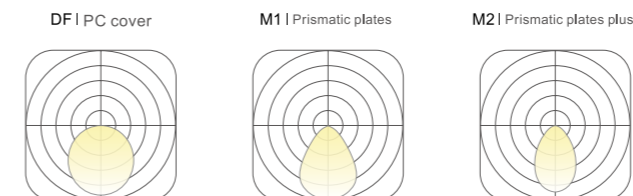

Decoration | Eye

COLOURS: choose from three color libraries

Acoustic Click to library: HL-04, HL-05, HL-06

Texture Click to library: TE-03, TE-04, TE-05

Profile Click to library: Silver, Black, White

BASIC PARAMETER

Lighting direction	Inner
Installation	Pendant , Ceiling , Recessed , Wall mounted
Beam angle	PC:105° , M1:72° , M2:70°
Light efficiency	40~80lm/W
Lamp hight	40/50/55/60/100mm
Optic	DF , M1 , M2
CCT	2400~6500K , RGB , RGBW
DIMMING	Non , Dali , Push , Triac , 0-10V , Remote , Tunable
Input voltage	200-240V , 100-277V
CRI	>80 , >90 , >95
Warranty	5 Years
Certification	CB CE A RoHS DALI DIMMER FREE

LAMPS PARAMETER

a(mm)	b(mm)	Length(mm)	Width(mm)	Power (w)	Luminous (lm)
25	40	600	229	14	560
25	40	892	398	20	800
25	40	1192	553	28	1120
25	55	600	229	14	560
25	55	892	398	20	800
25	55	1192	553	28	1200
31	50	600	229	21	840
31	50	892	398	30	1200
31	50	1192	553	42	1680
37	60	600	229	28	1120
37	60	892	398	40	1600
37	60	1192	553	56	2240

*Lumens @ 4000K , CRI>80 , PC

Decoration | Galaxy

COLOURS: choose from three color libraries

Acoustic Click to library: HL-04, HL-05, HL-06

Texture Click to library: TE-03, TE-04, TE-05

Profile Click to library: Silver, Black, White

BASIC PARAMETER

Lighting direction	Inner
Installation	Pendant , Ceiling , Recessed , Wall mounted
Beam angle	PC:105° , M1:72° , M2:70°
Light efficiency	40~80lm/W
Lamp hight	40/50/55/60/100mm
Optic	DF , M1 , M2
CCT	2400~6500K , RGB , RGBW
DIMMING	Non , Dali , Push , Triac , 0-10V , Remote , Tunable
Input voltage	200-240V , 100-277V
CRI	>80 , >90 , >95
Warranty	5 Years
Certification	CB CE A RoHS DALI DIMMER FREE

LAMPS PARAMETER