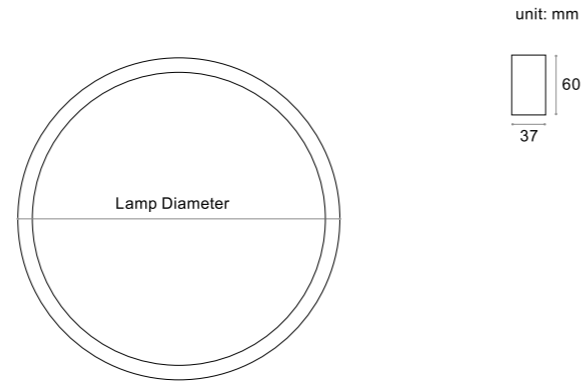

Indirect | L3760

COLOURS: choose from three color libraries

Acoustic Click to library: HL-04, HL-05, HL-06

Texture Click to library: TE-03, TE-04, TE-05

Profile Click to library: Silver, Black, White

BASIC PARAMETER

Lighting direction	Inner , Outer
Installation	Pendant , Ceiling , Wall mounted
Beam angle	PC:105° , M1:72° , M2:70°
Light efficiency	40~80lm/W
Power	20 W/m
Optic	DF , M1 , M2
CCT	2400~6500K , RGB , RGBW
DIMMING	Non , Dali , Push , Triac , 0-10V , Remote , Tunable
Input voltage	200-240V , 100-277V
CRI	>80 , >90 , >95
Warranty	5 Years
Certification	CB CE A RoHS DALI DIMMER FREE

LAMPS PARAMETER

Model	Diameter(mm)	Power (w)	Luminous (lm)
L3760	480	38	1520
L3760	640	50	2000
L3760	800	63	2500
L3760	960	75	3000
L3760	1120	88	3500

*Lumens @ 4000K , CRI>80 , PCInner