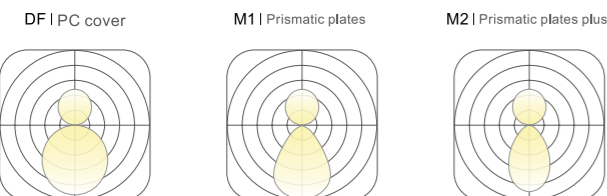

Linear corners