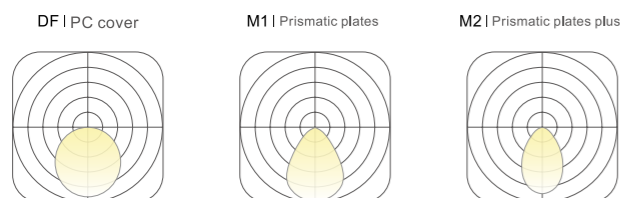

L6080 | Oval

COLOURS: choose from three color libraries

Acoustic Click to library: HL-04, HL-05, HL-06

Texture Click to library: TE-03, TE-04, TE-05

Profile Click to library: Silver, Black, White

BASIC PARAMETER

Lighting direction	Down&Inner , UP&Down
Installation	Pendant , Ceiling , Recessed , Wall mounted
Beam angle	PC:105° , M1:72° , M2:70°
Light efficiency	60~80lm/W
Profile	W60mm*H80mm
Power	20 W/m
Optic	DF , M1 , M2
CCT	2400~6500K , RGB , RGBW
DIMMING	Non , Dali , Push , Triac , 0-10V , Remote , Tunable
Input voltage	200-240V , 100-277V
CRI	>80 , >90 , >95
Warranty	5 Years
Certification	CB CE RoHS DALI FREE

LAMPS PARAMETER

Model	Length(mm)	Width(mm)	Power (w)	Luminous (lm)
L6080	900	556	30+7.5	2250
L6080	1200	740	40+10	3000

*Lumens @ 4000K , CRI>80 , PCDown&Inner

L6080 | Eye

COLOURS: choose from three color libraries

Acoustic Click to library: HL-04, HL-05, HL-06

Texture Click to library: TE-03, TE-04, TE-05

Profile Click to library: Silver, Black, White

BASIC PARAMETER

Lighting direction	Down&Inner , UP&Down
Installation	Pendant , Ceiling , Recessed , Wall mounted
Beam angle	PC:105° , M1:72° , M2:70°
Light efficiency	60~80lm/W
Profile	W60mm*H80mm
Power	20 W/m
Optic	DF , M1 , M2
CCT	2400~6500K , RGB , RGBW
DIMMING	Non , Dali , Push , Triac , 0-10V , Remote , Tunable
Input voltage	200-240V , 100-277V
CRI	>80 , >90 , >95
Warranty	5 Years
Certification	CB CE RoHS DALI FREE

LAMPS PARAMETER

Model	Length(mm)	Width(mm)	Power (w)	Luminous (lm)
L6080	600	229	20+5	1500
L6080	900	406	30+7.5	2250
L6080	1200	563	40+10	3000

*Lumens @ 4000K , CRI>80 , PCDown&Inner