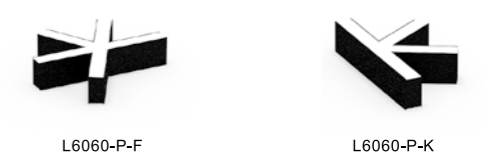

Linear corners