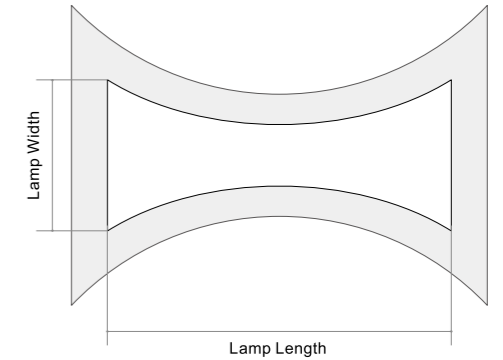

Pisces | Hat