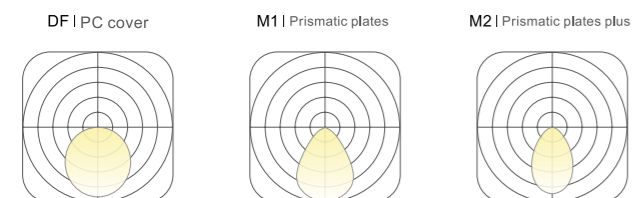

Taurus | Wrapped

COLOURS: choose from three color libraries

Acoustic Click to library: HL-04, HL-05, HL-06

Texture Click to library: TE-03, TE-04, TE-05

Profile Click to library: Silver, Black, White

BASIC PARAMETER

Lighting direction	Down
Installation	Pendant , Ceiling , Wall mounted
Beam angle	PC:105° , M1:72° , M2:70°
Light efficiency	100lm/W
Lamp hight	60-200mm
Optic	DF , M1 , M2
CCT	2400~6500K , RGB , RGBW
DIMMING	Non , Dali , Push , Triac , 0-10V , Remote , Tunable
Input voltage	200-240V , 100-277V
CRI	>80 , >90 , >95
Warranty	5 Years
Certification	

LAMPS PARAMETER

Diameter(mm)	Power (w)	Luminous (lm)
330	15	1500
370	20	2000
520	35	3500
540	40	4000
660	60	6000
780	80	8000
820	90	9000
940	120	12000
1200	200	20000

*Not included texture shell size , Lumens @ 4000K , CRI>80 , PC

Aries | Wrapped

COLOURS: choose from three color libraries

Acoustic Click to library: HL-04, HL-05, HL-06

Texture Click to library: TE-03, TE-04, TE-05

Profile Click to library: Silver, Black, White

BASIC PARAMETER

Lighting direction	Down
Installation	Pendant , Ceiling , Wall mounted
Beam angle	PC:105° , M1:72° , M2:70°
Light efficiency	100lm/W
Lamp hight	60-200mm
Optic	DF , M1 , M2
CCT	2400~6500K , RGB , RGBW
DIMMING	Non , Dali , Push , Triac , 0-10V , Remote , Tunable
Input voltage	200-240V , 100-277V
CRI	>80 , >90 , >95
Warranty	5 Years
Certification	

LAMPS PARAMETER

Length(mm)	Width(mm)	Power (w)	Luminous (lm)
399	346	12	1200
468	406	16	1600
600	520	30	3000
699	605	40	4000
755	653	45	4500
900	779	60	6000
999	865	70	7000
1055	913	80	8000
1200	1039	100	10000

*Not included texture shell size , Lumens @ 4000K , CRI>80 , PC