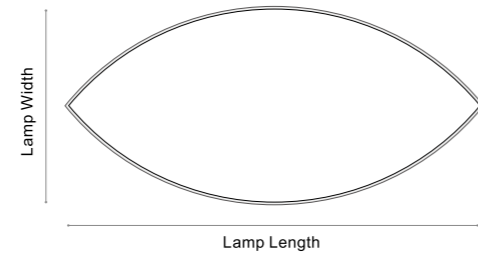

Capricon | Wrapped

COLOURS: choose from three color libraries

Acoustic Click to library: HL-04, HL-05, HL-06

Texture Click to library: TE-03, TE-04, TE-05

Profile Click to library: Silver, Black, White

BASIC PARAMETER

Lighting direction	Down
Installation	Pendant , Ceiling , Wall mounted
Beam angle	PC:105° , M1:72° , M2:70°
Light efficiency	100lm/W
Lamp hight	60-200mm
Optic	DF , M1 , M2
CCT	2400~6500K , RGB , RGBW
DIMMING	Non , Dali , Push , Triac , 0-10V , Remote , Tunable
Input voltage	200-240V , 100-277V
CRI	>80 , >90 , >95
Warranty	5 Years
Certification	CB CE E RoHS DALI DIMMER FREE

LAMPS PARAMETER

Length(mm)	Width(mm)	Power (w)	Luminous (lm)
600	229	16	1600
737	290	25	2500
900	406	45	4500
1044	447	55	5500
1200	563	80	8000

*Not included texture shell size , Lumens @ 4000K , CRI>80 , PC