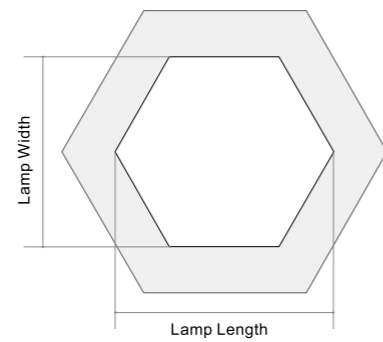

Leo | Hat

COLOURS: choose from three color libraries

BASIC PARAMETER

Lighting direction	Down
Installation	Pendant , Ceiling , Recessed , Wall mounted
Beam angle	PC:105° , M1:72° , M2:70°
Light efficiency	100lm/W
Lamp hight	60-200mm
Optic	DF , M1 , M2
CCT	2400~6500K , RGB , RGBW
DIMMING	Non , Dali , Push , Triac , 0-10V , Remote , Tunable
Input voltage	200-240V , 100-277V
CRI	>80 , >90 , >95
Warranty	5 Years
Certification	

LAMPS PARAMETER

Length(mm)	Width(mm)	Power (w)	Luminous (lm)
466	404	25	2500
616	534	40	4000
812	703	75	7500
916	793	90	9000
1066	923	120	12000

*Not included texture shell size , Lumens @ 4000K , CRI>80 , PC