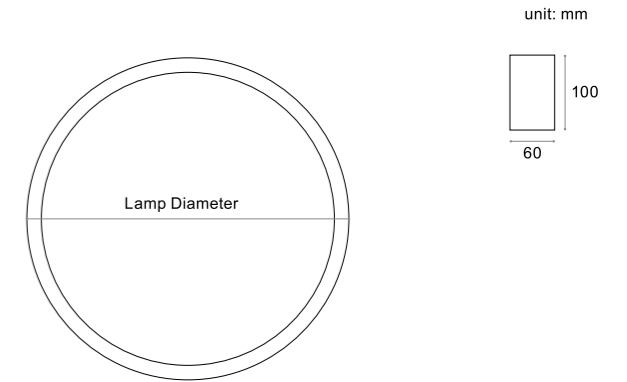

Indirect | L60100

COLOURS: choose from three color libraries

Acoustic Click to library: HL-04, HL-05, HL-06

Texture Click to library: TE-03, TE-04, TE-05

Profile Click to library: Silver, Black, White

BASIC PARAMETER

Lighting direction	Inner , Outer
Installation	Pendant , Ceiling , Wall mounted
Beam angle	PC:105° , M1:72° , M2:70°
Light efficiency	40~80lm/W
Power	30 W/m
Optic	DF , M1 , M2
CCT	2400~6500K , RGB , RGBW
DIMMING	Non , Dali , Push , Triac , 0-10V , Remote , Tunable
Input voltage	200-240V , 100-277V
CRI	>80 , >90 , >95
Warranty	5 Years
Certification	CB CE ENEC RoHS DALI DIMMER FREE

LAMPS PARAMETER

Model	Diameter(mm)	Power (w)	Luminous (lm)
L60100	480	46	1840
L60100	640	60	2400
L60100	800	76	3040
L60100	960	90	3600
L60100	1120	106	4240

*Lumens @ 4000K , CRI>80 , PCInner