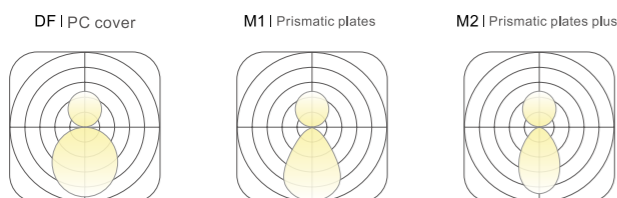

PROFILE

a(mm)	25	35	40	50	60	70	80	90	100	110	120
h(mm)	25	35	40	60	80	100	120	150	200