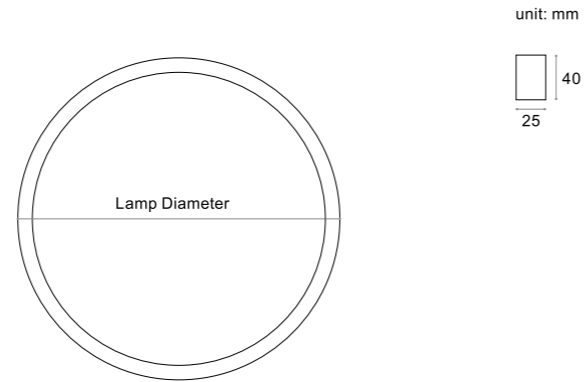

Indirect | L2540

COLOURS: choose from three color libraries

Acoustic Click to library: HL-04, HL-05, HL-06

Texture Click to library: TE-03, TE-04, TE-05

Profile Click to library: Silver, Black, White

BASIC PARAMETER

Lighting direction	Inner , Outer
Installation	Pendant , Ceiling , Wall mounted
Beam angle	PC:105° , M1:72° , M2:70°
Light efficiency	40~80lm/W
Power	10 W/m
Optic	DF , M1 , M2
CCT	2400~6500K , RGB , RGBW
DIMMING	Non , Dali , Push , Triac , 0-10V , Remote , Tunable
Input voltage	200-240V , 100-277V
CRI	>80 , >90 , >95
Warranty	5 Years
Certification	CB CE ENEC RoHS DALI DIMMER FREE

LAMPS PARAMETER

Model	Diameter(mm)	Power (w)	Luminous (lm)
L2540	480	23	900
L2540	640	30	1200
L2540	800	38	1500
L2540	960	45	1800
L2540	1120	53	2100

*Lumens @ 4000K , CRI>80 , PCInner