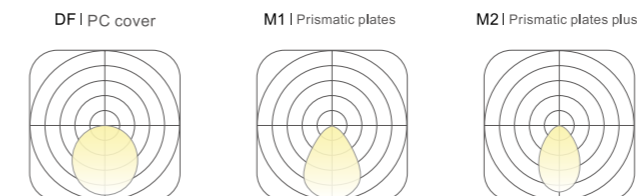

Decoration | Hexagon

COLOURS: choose from three color libraries

Acoustic Click to library: HL-04, HL-05, HL-06

Texture Click to library: TE-03, TE-04, TE-05

Profile Click to library: Silver, Black, White

BASIC PARAMETER

Lighting direction	Inner
Installation	Pendant , Ceiling , Recessed , Wall mounted
Beam angle	PC:105° , M1:72° , M2:70°
Light efficiency	40~80lm/W
Lamp hight	40/50/55/60/100mm
Optic	DF , M1 , M2
CCT	2400~6500K , RGB , RGBW
DIMMING	Non , Dali , Push , Triac , 0-10V , Remote , Tunable
Input voltage	200-240V , 100-277V
CRI	>80 , >90 , >95
Warranty	5 Years
Certification	CB CE CE RoHS DALI DIMMER FREE

LAMPS PARAMETER

a(mm)	b(mm)	Length(mm)	Width(mm)	Power (w)	Luminous (lm)
25	40	604	523	18	720
25	40	904	779	28	1120
25	40	1204	1043	36	1440
25	55	604	523	14	560
25	55	904	779	20	800
25	55	1204	1043	28	1120
31	50	604	523	22	880
31	50	904	779	30	1200
31	50	1204	1043	42	1680
37	60	604	523	28	1120
37	60	904	779	40	1600
37	60	1204	1043	56	2240

*Lumens @ 4000K , CRI>80 , PC

Decoration | Oval

COLOURS: choose from three color libraries

Acoustic Click to library: HL-04, HL-05, HL-06

Texture Click to library: TE-03, TE-04, TE-05

Profile Click to library: Silver, Black, White

BASIC PARAMETER

Lighting direction	Inner
Installation	Pendant , Ceiling , Recessed , Wall mounted
Beam angle	PC:105° , M1:72° , M2:70°
Light efficiency	40~80lm/W
Lamp hight	40/50/55/60/100mm
Optic	DF , M1 , M2
CCT	2400~6500K , RGB , RGBW
DIMMING	Non , Dali , Push , Triac , 0-10V , Remote , Tunable
Input voltage	200-240V , 100-277V
CRI	>80 , >90 , >95
Warranty	5 Years
Certification	CB CE CE RoHS DALI DIMMER FREE

LAMPS PARAMETER