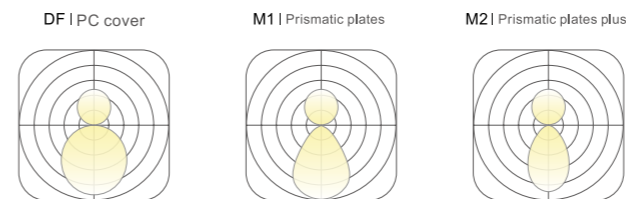

## BASIC PARAMETER

Lighting direction	Up&Down , Down
Installation	Pendant , Ceiling , Wall mounted
Beam angle	PC:105° , M1:72° , M2:70°
Light efficiency	100lm/W
Lamp hight	200-600mm
Power	30 W/m
Optic	DF , M1 , M2
CCT	2400~6500K , RGB , RGBW
DIMMING	Non , Dali , Push , Triac , 0-10V , Remote , Tunable
Input voltage	200-240V , 100-277V
CRI	>80 , >90 , >95
Warranty	5 Years
Certification	