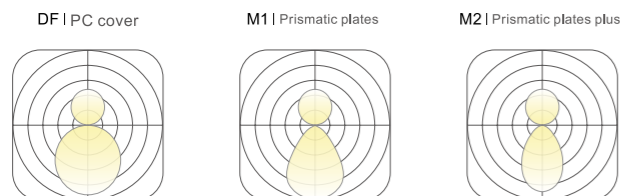

LAMPS PARAMETER

a(mm)	Length(mm)	Power (w)	Luminous (lm)
50	560	12	400
50	840	16	400
50	1120	22	500
50	1400	28	600
50	1680	34	700
50	1960	40	850
50	2240	44	1000
50	2520	50	1100
50	2800	56	1400
50	3080	62	1550
50	3360	68	1700
50	3640	72	1800
50	3920	78	1950
50	4200	84	2100

*Not included texture shell size , Lumens @ 4000K , CRI>80 , PC , Down lighting