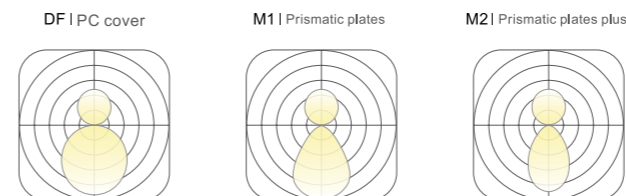

LAMPS PARAMETER

a(mm)	Length(mm)	Power (w)	Luminous (lm)
50	560	12	780
50	840	16	1040
50	1120	22	1430
50	1400	28	1820
50	1680	34	2210
50	1960	40	2600
50	2240	44	2860
50	2520	50	3250
50	2800	56	3640
50	3080	62	4030
50	3360	68	4420
50	3640	72	4680
50	3920	78	5070
50	4200	84	5460

*Not included texture shell size , Lumens @ 4000K , CRI>80 , PC , Down lighting