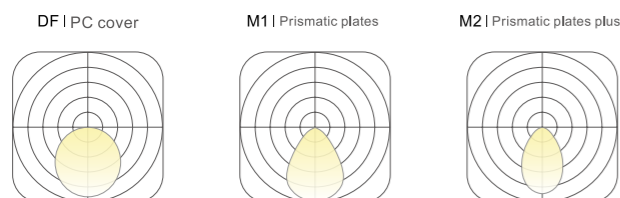

LAMPS PARAMETER

Model	Diameter(mm)	Power (w)	Luminous (lm)
L6080	450	20+5	1500
L6080	660	30+7.5	2250
L6080	900	40+10	3000
L6080	1060	50+12.5	3750
L6080	1200	60+15	4500

*Lumens @ 4000K , CRI>80 , PCDown&Inner