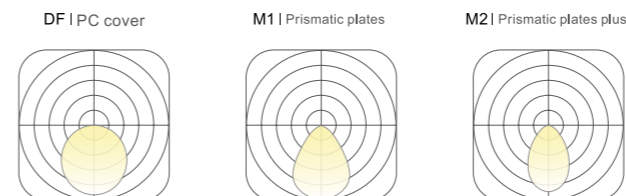

Taurus | Hat

COLOURS: choose from three color libraries

Acoustic [Click to library](#) Profile [Click to library](#)

HL-04 HL-05 HL-06 ... Silver Black White ...

BASIC PARAMETER

Lighting direction	Down
Installation	Pendant , Ceiling , Recessed , Wall mounted
Beam angle	PC:105° , M1:72° , M2:70°
Light efficiency	100lm/W
Lamp hight	60-200mm
Optic	DF , M1 , M2
CCT	2400~6500K , RGB , RGBW
DIMMING	Non , Dali , Push , Triac , 0-10V , Remote , Tunable
Input voltage	200-240V , 100-277V
CRI	>80 , >90 , >95
Warranty	5 Years
Certification	

LAMPS PARAMETER

Diameter(mm)	Power (w)	Luminous (lm)
330	15	1500
370	20	2000
520	35	3500
540	40	4000
660	60	6000
780	80	8000
820	90	9000
940	120	12000

*Not included texture shell size , Lumens @ 4000K , CRI>80 , PC

Aries | Hat

COLOURS: choose from three color libraries

Acoustic [Click to library](#) Profile [Click to library](#)

HL-04 HL-05 HL-06 ... Silver Black White ...

BASIC PARAMETER

Lighting direction	Down
Installation	Pendant , Ceiling , Recessed , Wall mounted
Beam angle	PC:105° , M1:72° , M2:70°
Light efficiency	100lm/W
Lamp hight	60-200mm
Optic	DF , M1 , M2
CCT	2400~6500K , RGB , RGBW
DIMMING	Non , Dali , Push , Triac , 0-10V , Remote , Tunable
Input voltage	200-240V , 100-277V
CRI	>80 , >90 , >95
Warranty	5 Years
Certification	

LAMPS PARAMETER

Length(mm)	Width(mm)	Power (w)	Luminous (lm)
399	346	12	1200
468	406	16	1600
600	520	30	3000
699	605	40	4000
755	653	45	4500
900	779	60	6000
999	865	70	7000
1055	913	80	8000

*Not included texture shell size , Lumens @ 4000K , CRI>80 , PC