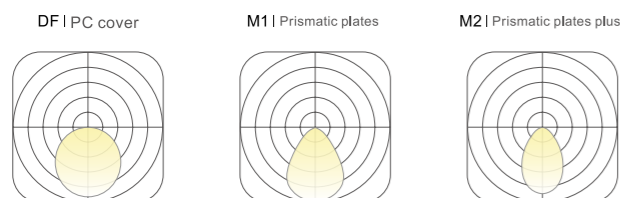

Indirect | L2555

COLOURS: choose from three color libraries

Acoustic Click to library: HL-04, HL-05, HL-06

Texture Click to library: TE-03, TE-04, TE-05

Profile Click to library: Silver, Black, White

BASIC PARAMETER

Lighting direction	Inner , Outer
Installation	Pendant , Ceiling , Wall mounted
Beam angle	PC:105° , M1:72° , M2:70°
Light efficiency	40~80lm/W
Power	10 W/m
Optic	DF , M1 , M2
CCT	2400~6500K , RGB , RGBW
DIMMING	Non , Dali , Push , Triac , 0-10V , Remote , Tunable
Input voltage	200-240V , 100-277V
CRI	>80 , >90 , >95
Warranty	5 Years
Certification	CB CE ENEC RoHS DALI DIMMER FREE

LAMPS PARAMETER

Model	Diameter(mm)	Power (w)	Luminous (lm)
L2555	480	23	900
L2555	640	30	1200
L2555	800	38	1500
L2555	960	45	1800
L2555	1120	53	2100

*Lumens @ 4000K , CRI>80 , PCInner

Indirect | L3150

COLOURS: choose from three color libraries

Acoustic Click to library: HL-04, HL-05, HL-06

Texture Click to library: TE-03, TE-04, TE-05

Profile Click to library: Silver, Black, White

BASIC PARAMETER

Lighting direction	Inner , Outer
Installation	Pendant , Ceiling , Wall mounted
Beam angle	PC:105° , M1:72° , M2:70°
Light efficiency	40~80lm/W
Power	15 W/m
Optic	DF , M1 , M2
CCT	2400~6500K , RGB , RGBW
DIMMING	Non , Dali , Push , Triac , 0-10V , Remote , Tunable
Input voltage	200-240V , 100-277V
CRI	>80 , >90 , >95
Warranty	5 Years
Certification	CB CE ENEC RoHS DALI DIMMER FREE

LAMPS PARAMETER

Model	Diameter(mm)	Power (w)	Luminous (lm)
L3150	480	30	1200
L3150	640	40	1600
L3150	800	50	2000
L3150	960	60	2400
L3150	1120	70	2800

*Lumens @ 4000K , CRI>80 , PCInner