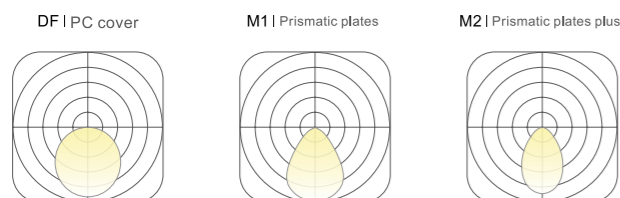

Gemini | Wrapped

COLOURS: choose from three color libraries

Acoustic [Click to library](#)   Texture [Click to library](#)   Profile [Click to library](#)

HL-04 HL-05 HL-06   TE-03 TE-04 TE-05   Silver Black White

BASIC PARAMETER

Lighting direction	Down
Installation	Pendant , Ceiling , Wall mounted
Beam angle	PC:105° , M1:72° , M2:70°
Light efficiency	100lm/W
Lamp hight	60-200mm
Optic	DF , M1 , M2
CCT	2400~6500K , RGB , RGBW
DIMMING	Non , Dali , Push , Triac , 0-10V , Remote , Tunable
Input voltage	200-240V , 100-277V
CRI	>80 , >90 , >95
Warranty	5 Years
Certification	CB CE ENEC RoHS DALI DIMMER FREE

LAMPS PARAMETER

Length(mm)	Width(mm)	Power (w)	Luminous (lm)
800	450	50	5000
1200	700	120	12000

*Not included texture shell size , Lumens @ 4000K , CRI>80 , PC

Cancer | Wrapped

COLOURS: choose from three color libraries

Acoustic [Click to library](#)   Texture [Click to library](#)   Profile [Click to library](#)

HL-04 HL-05 HL-06   TE-03 TE-04 TE-05   Silver Black White

BASIC PARAMETER

Lighting direction	Down
Installation	Pendant , Ceiling , Wall mounted
Beam angle	PC:105° , M1:72° , M2:70°
Light efficiency	100lm/W
Lamp hight	60-200mm
Optic	DF , M1 , M2
CCT	2400~6500K , RGB , RGBW
DIMMING	Non , Dali , Push , Triac , 0-10V , Remote , Tunable
Input voltage	200-240V , 100-277V
CRI	>80 , >90 , >95
Warranty	5 Years
Certification	CB CE ENEC RoHS DALI DIMMER FREE

LAMPS PARAMETER

Length(mm)	Width(mm)	Power (w)	Luminous (lm)
784	440	45	4500
824	480	55	5500
974	574	75	7500
1084	624	90	9000
1124	664	100	10000
1200	740	120	12000

*Not included texture shell size , Lumens @ 4000K , CRI>80 , PC