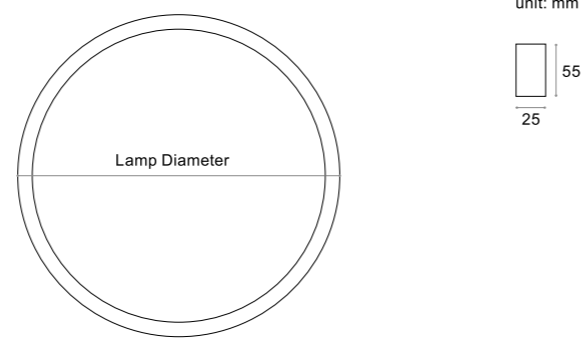

Indirect | L2555

COLOURS: choose from three color libraries

Acoustic Click to library: HL-04, HL-05, HL-06

Texture Click to library: TE-03, TE-04, TE-05

Profile Click to library: Silver, Black, White

BASIC PARAMETER

Lighting direction	Inner , Outer
Installation	Pendant , Ceiling , Wall mounted
Beam angle	PC:105° , M1:72° , M2:70°
Light efficiency	40~80lm/W
Power	10 W/m
Optic	DF , M1 , M2
CCT	2400~6500K , RGB , RGBW
DIMMING	Non , Dali , Push , Triac , 0-10V , Remote , Tunable
Input voltage	200-240V , 100-277V
CRI	>80 , >90 , >95
Warranty	5 Years
Certification	CB CE ENEC RoHS DALI DIMMER FREE

LAMPS PARAMETER

Model	Diameter(mm)	Power (w)	Luminous (lm)
L2555	480	23	900
L2555	640	30	1200
L2555	800	38	1500
L2555	960	45	1800
L2555	1120	53	2100

*Lumens @ 4000K , CRI>80 , PCInner