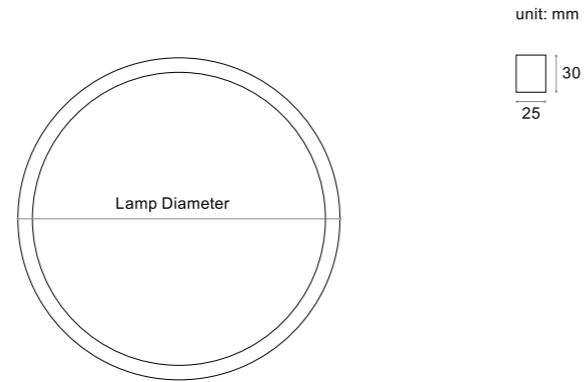

Indirect | L2530

COLOURS: choose from three color libraries

Acoustic Click to library: HL-04, HL-05, HL-06

Texture Click to library: TE-03, TE-04, TE-05

Profile Click to library: Silver, Black, White

BASIC PARAMETER

Lighting direction	Inner , Outer
Installation	Pendant , Ceiling , Wall mounted
Beam angle	PC:105° , M1:72° , M2:70°
Light efficiency	40~80lm/W
Power	10 W/m
Optic	DF , M1 , M2
CCT	2400~6500K , RGB , RGBW
DIMMING	Non , Dali , Push , Triac , 0-10V , Remote , Tunable
Input voltage	200-240V , 100-277V
CRI	>80 , >90 , >95
Warranty	5 Years
Certification	CB CE ENEC RoHS DALI DIMMER FREE

LAMPS PARAMETER

Model	Diameter(mm)	Power (w)	Luminous (lm)
L2530	480	23	900
L2530	640	30	1200
L2530	800	38	1500
L2530	960	45	1800
L2530	1120	53	2100

*Lumens @ 4000K , CRI>80 , PCInner