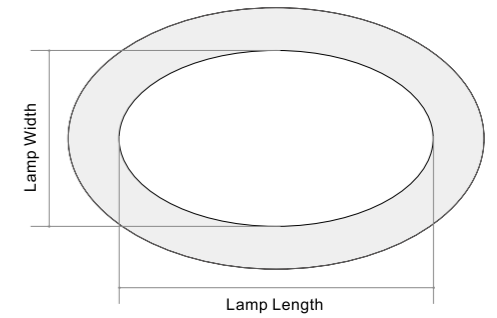

Cancer | Hat