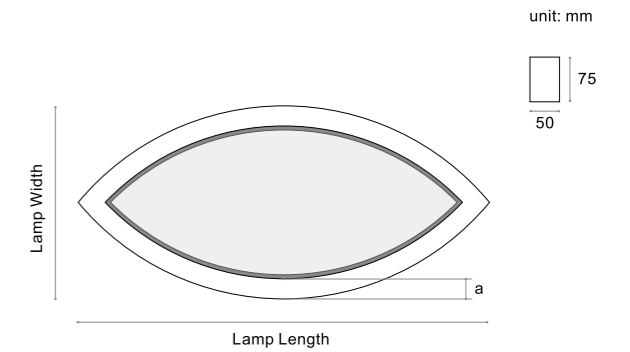

Lens | Eye

unit: mm

COLOURS: choose from three color libraries

Acoustic Click to library: HL-04, HL-05, HL-06

Texture Click to library: TE-03, TE-04, TE-05

Profile Click to library: Silver, Black, White

BASIC PARAMETER

Lighting direction	UP&Down , Down
Installation	Pendant , Ceiling , Recessed , Wall mounted
Beam angle	PC:105° , M1:72° , M2:70°
Light efficiency	100lm/W
Optic	DF , M1 , M2
CCT	2400~6500K , RGB , RGBW
DIMMING	Non , Dali , Push , Triac , 0-10V , Remote , Tunable
Input voltage	200-240V , 100-277V
CRI	>80 , >90 , >95
Warranty	5 Years
Certification	CB CE RoHS DALI DIMMER FREE

LAMPS PARAMETER

a(mm)	Length(mm)	Width(mm)	Power (w)	Luminous (lm)
50	600	229	20	2000
50	900	406	30	3000
50	1200	563	40	4000
50	1500	648	50	5000
50	1800	783	60	6000
50	2000	744	70	7000
50	2400	897	80	8000

*Lumens @ 4000K , CRI>80 , PC , Down lighting