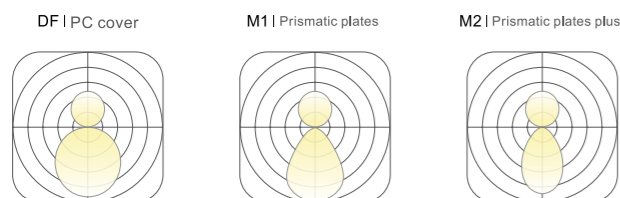

L64120 | Circle

COLOURS: choose from three color libraries

Acoustic Click to library: HL-04, HL-05, HL-06

Texture Click to library: TE-03, TE-04, TE-05

Profile Click to library: Silver, Black, White

BASIC PARAMETER

Lighting direction	Up&Down , Down
Installation	Pendant , Ceiling , Wall mounted
Beam angle	PC:105° , M1:72° , M2:70°
Light efficiency	100lm/W
Profile	W64mm*H120mm
Power	20 W/m
Optic	DF , M1 , M2
CCT	2400~6500K , RGB , RGBW
DIMMING	Non , Dali , Push , Triac , 0-10V , Remote , Tunable
Input voltage	200-240V , 100-277V
CRI	>80 , >90 , >95
Warranty	5 Years
Certification	CB CE ENEC RoHS DALI DIMMER FREE

LAMPS PARAMETER

Model	Diameter(mm)	Power (w)	Luminous (lm)
L64120	454	20	2000
L64120	664	30	3000
L64120	904	40	4000
L64120	1064	50	5000
L64120	1200	60	6000

*Not included texture shell size , Lumens @ 4000K , CRI>80 , PC , Down lighting

LXX80 | Circle

COLOURS: choose from three color libraries

Acoustic Click to library: HL-04, HL-05, HL-06

Texture Click to library: TE-03, TE-04, TE-05

Profile Click to library: Silver, Black, White

BASIC PARAMETER

Lighting direction	Up&Down , Down
Installation	Pendant , Ceiling , Recessed , Wall mounted
Beam angle	PC:105° , M1:72° , M2:70°
Light efficiency	100lm/W
Profile	H80mm
Optic	DF , M1 , M2
CCT	2400~6500K , RGB , RGBW
DIMMING	Non , Dali , Push , Triac , 0-10V , Remote , Tunable
Input voltage	200-240V , 100-277V
CRI	>80 , >90 , >95
Warranty	5 Years
Certification	CB CE ENEC RoHS DALI DIMMER FREE

LAMPS PARAMETER

a(mm)	Diameter(mm)	Power (w)	Luminous (lm)
40	450	10	1000
40	600	15	1500
40	740	20	2000
40	900	25	2500
40	1000	30	3000
40	1200	35	3500
60	450	20	2000
60	660	30	3000
60	900	40	4000
60	1060	50	5000
60	1200	60	6000
80	680	30	3000
80	900	50	5000
80	1200	80	8000

*Lumens @ 4000K , CRI>80 , PC , Down lighting