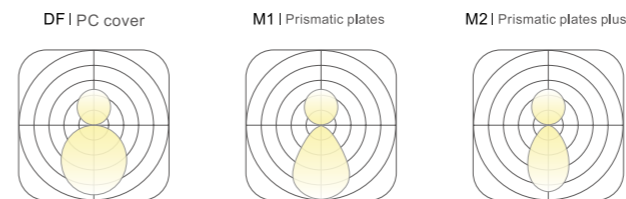

Lens | Belief

COLOURS: choose from three color libraries

Acoustic Click to library: HL-04, HL-05, HL-06

Texture Click to library: TE-03, TE-04, TE-05

Profile Click to library: Silver, Black, White

BASIC PARAMETER

Lighting direction	UP&Down , Down
Installation	Pendant , Ceiling , Recessed , Wall mounted
Beam angle	PC:105° , M1:72° , M2:70°
Light efficiency	100lm/W
Optic	DF , M1 , M2
CCT	2400~6500K , RGB , RGBW
DIMMING	Non , Dali , Push , Triac , 0-10V , Remote , Tunable
Input voltage	200-240V , 100-277V
CRI	>80 , >90 , >95
Warranty	5 Years
Certification	CB CE RoHS DALI DIMMER FREE

LAMPS PARAMETER

a(mm)	Length(mm)	Power (w)	Luminous (lm)
50	900	50	5000
50	1032	60	6000
50	1116	70	7000

*Lumens @ 4000K , CRI>80 , PC , Down lighting

Lens | Faith

COLOURS: choose from three color libraries

Acoustic Click to library: HL-04, HL-05, HL-06

Texture Click to library: TE-03, TE-04, TE-05

Profile Click to library: Silver, Black, White

BASIC PARAMETER

Lighting direction	UP&Down , Down
Installation	Pendant , Ceiling , Recessed , Wall mounted
Beam angle	PC:105° , M1:72° , M2:70°
Light efficiency	100lm/W
Optic	DF , M1 , M2
CCT	2400~6500K , RGB , RGBW
DIMMING	Non , Dali , Push , Triac , 0-10V , Remote , Tunable
Input voltage	200-240V , 100-277V
CRI	>80 , >90 , >95
Warranty	5 Years
Certification	CB CE RoHS DALI DIMMER FREE

LAMPS PARAMETER

a(mm)	Length(mm)	Width(mm)	Power (w)	Luminous (lm)
50	1350	450	60	6000
50	1600	600	74	7400
50	2100	900	92	9200
50	2400	1000	110	11000
50	2800	1200	128	12800

*Lumens @ 4000K , CRI>80 , PC , Down lighting