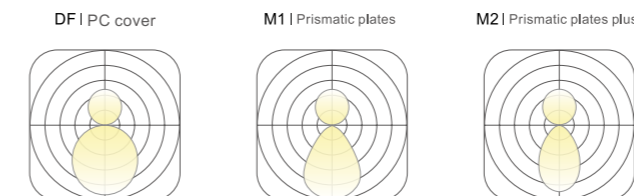

Lens | Circle

COLOURS: choose from three color libraries

Acoustic [Click to library](#)   **Texture** [Click to library](#)   **Profile** [Click to library](#)

HL-04 HL-05 HL-06   TE-03 TE-04 TE-05   Silver Black White

BASIC PARAMETER

Lighting direction	UP&Down , Down
Installation	Pendant , Ceiling , Recessed , Wall mounted
Beam angle	PC:105° , M1:72° , M2:70°
Light efficiency	100lm/W
Optic	DF , M1 , M2
CCT	2400~6500K , RGB , RGBW
DIMMING	Non , Dali , Push , Triac , 0-10V , Remote , Tunable
Input voltage	200-240V , 100-277V
CRI	>80 , >90 , >95
Warranty	5 Years
Certification	

LAMPS PARAMETER

a(mm)	Diameter(mm)	Power (w)	Luminous (lm)
50	450	20	2000
50	600	30	3000
50	900	40	4000
50	1000	50	5000
50	1200	60	6000

*Lumens @ 4000K , CRI>80 , PC , Down lighting

Lens | Triangle

COLOURS: choose from three color libraries

Acoustic [Click to library](#)   **Texture** [Click to library](#)   **Profile** [Click to library](#)

HL-04 HL-05 HL-06   TE-03 TE-04 TE-05   Silver Black White

BASIC PARAMETER

Lighting direction	UP&Down , Down
Installation	Pendant , Ceiling , Recessed , Wall mounted
Beam angle	PC:105° , M1:72° , M2:70°
Light efficiency	100lm/W
Optic	DF , M1 , M2
CCT	2400~6500K , RGB , RGBW
DIMMING	Non , Dali , Push , Triac , 0-10V , Remote , Tunable
Input voltage	200-240V , 100-277V
CRI	>80 , >90 , >95
Warranty	5 Years
Certification	

LAMPS PARAMETER

a(mm)	Length(mm)	Width(mm)	Power (w)	Luminous (lm)
50	600	520	30	3000
50	900	779	50	5000
50	1200	1039	60	6000

*Lumens @ 4000K , CRI>80 , PC , Down lighting