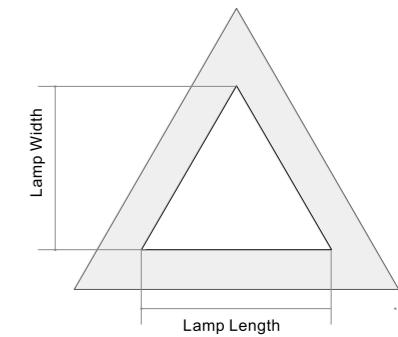

Aries | Hat

COLOURS: choose from three color libraries

Acoustic [Click to library](#) Profile [Click to library](#)

HL-04 HL-05 HL-06 ... Silver Black White ...

BASIC PARAMETER

Lighting direction	Down
Installation	Pendant , Ceiling , Recessed , Wall mounted
Beam angle	PC:105° , M1:72° , M2:70°
Light efficiency	100lm/W
Lamp hight	60-200mm
Optic	DF , M1 , M2
CCT	2400~6500K , RGB , RGBW
DIMMING	Non , Dali , Push , Triac , 0-10V , Remote , Tunable
Input voltage	200-240V , 100-277V
CRI	>80 , >90 , >95
Warranty	5 Years
Certification	

LAMPS PARAMETER

Length(mm)	Width(mm)	Power (w)	Luminous (lm)
399	346	12	1200
468	406	16	1600
600	520	30	3000
699	605	40	4000
755	653	45	4500
900	779	60	6000
999	865	70	7000
1055	913	80	8000

*Not included texture shell size , Lumens @ 4000K , CRI>80 , PC