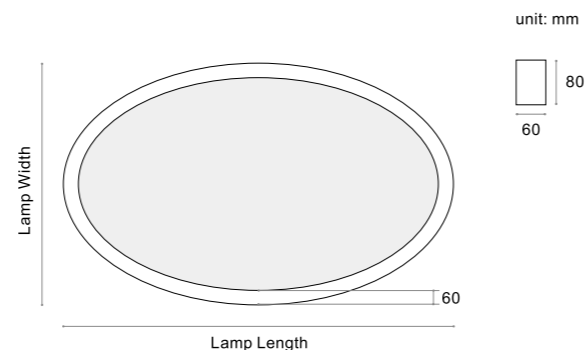

L6080 | Oval

COLOURS: choose from three color libraries

Acoustic Click to library: HL-04, HL-05, HL-06

Texture Click to library: TE-03, TE-04, TE-05

Profile Click to library: Silver, Black, White

BASIC PARAMETER

Lighting direction	Down&Inner , UP&Down
Installation	Pendant , Ceiling , Recessed , Wall mounted
Beam angle	PC:105° , M1:72° , M2:70°
Light efficiency	60~80lm/W
Profile	W60mm*H80mm
Power	20 W/m
Optic	DF , M1 , M2
CCT	2400~6500K , RGB , RGBW
DIMMING	Non , Dali , Push , Triac , 0-10V , Remote , Tunable
Input voltage	200-240V , 100-277V
CRI	>80 , >90 , >95
Warranty	5 Years
Certification	CB CE RoHS DALI FREE

LAMPS PARAMETER

Model	Length(mm)	Width(mm)	Power (w)	Luminous (lm)
L6080	900	556	30+7.5	2250
L6080	1200	740	40+10	3000

*Lumens @ 4000K , CRI>80 , PCDown&Inner