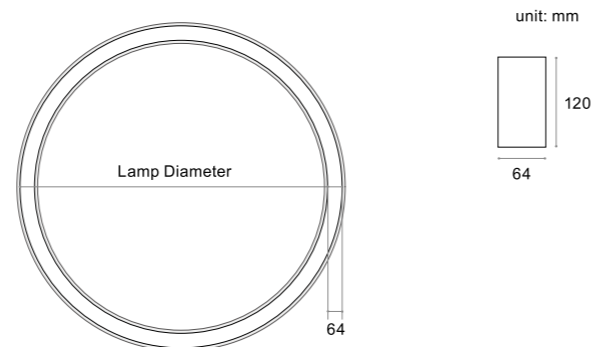

L64120 | Circle

COLOURS: choose from three color libraries

Acoustic Click to library: HL-04, HL-05, HL-06

Texture Click to library: TE-03, TE-04, TE-05

Profile Click to library: Silver, Black, White

BASIC PARAMETER

Lighting direction	Up&Down , Down
Installation	Pendant , Ceiling , Wall mounted
Beam angle	PC:105° , M1:72° , M2:70°
Light efficiency	100lm/W
Profile	W64mm*H120mm
Power	20 W/m
Optic	DF , M1 , M2
CCT	2400~6500K , RGB , RGBW
DIMMING	Non , Dali , Push , Triac , 0-10V , Remote , Tunable
Input voltage	200-240V , 100-277V
CRI	>80 , >90 , >95
Warranty	5 Years
Certification	CB CE ENEC RoHS DALI DIMMER FREE

LAMPS PARAMETER

Model	Diameter(mm)	Power (w)	Luminous (lm)
L64120	454	20	2000
L64120	664	30	3000
L64120	904	40	4000
L64120	1064	50	5000
L64120	1200	60	6000

*Not included texture shell size , Lumens @ 4000K , CRI>80 , PC , Down lighting