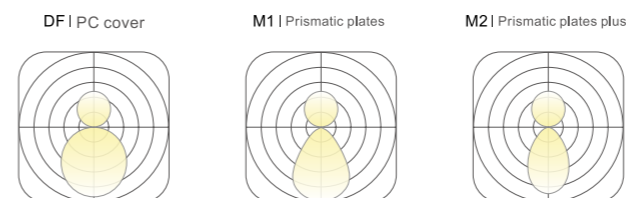

PROFILE

a(mm)	25	35	40	50	60	70	80	90	100	110	120
h(mm)	25	35	40	60	80	100	120	150	200