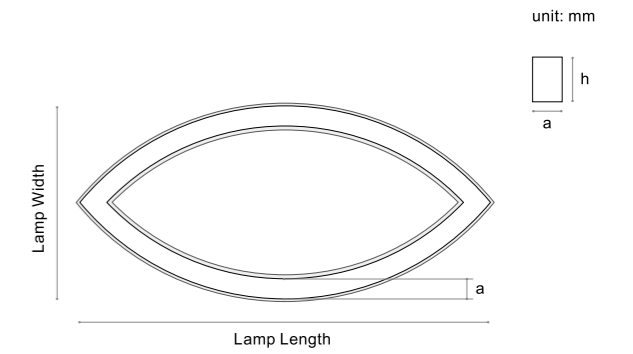

Eye | Filled

COLOURS: choose from three color libraries

Acoustic [Click to library](#)   Texture [Click to library](#)   Profile [Click to library](#)

HL-04 HL-05 HL-06   TE-03 TE-04 TE-05   Silver Black White

BASIC PARAMETER

Lighting direction	UP&Down , Down
Installation	Pendant , Ceiling , Recessed , Wall mounted
Beam angle	PC:105° , M1:72° , M2:70°
Light efficiency	100lm/W
Optic	DF , M1 , M2
CCT	2400~6500K , RGB , RGBW
DIMMING	Non , Dali , Push , Triac , 0-10V , Remote , Tunable
Input voltage	200-240V , 100-277V
CRI	>80 , >90 , >95
Warranty	5 Years
Certification	CB CE RoHS DALI DIMMER FREE

LAMPS PARAMETER

a(mm)	Length(mm)	Width(mm)	Power (w)	Luminous (lm)
60	600	229	20	2000
60	900	406	30	3000
60	1200	563	40	4000
60	1500	648	50	5000
60	1800	783	60	6000
60	2000	744	70	7000
60	2400	897	80	8000

*Not included texture shell size , Lumens @ 4000K , CRI>80 , PC , Down lighting

PROFILE

a(mm)	25	35	40	50	60	70	80	90	100	110	120
h(mm)	25	35	40	60	80	100	120	150	200		

Eye | Hat

COLOURS: choose from three color libraries

Acoustic [Click to library](#)   Profile [Click to library](#)

HL-04 HL-05 HL-06   Silver Black White

BASIC PARAMETER

Lighting direction	UP&Down , Down
Installation	Pendant , Ceiling , Recessed , Wall mounted
Beam angle	PC:105° , M1:72° , M2:70°
Light efficiency	100lm/W
Optic	DF , M1 , M2
CCT	2400~6500K , RGB , RGBW
DIMMING	Non , Dali , Push , Triac , 0-10V , Remote , Tunable
Input voltage	200-240V , 100-277V
CRI	>80 , >90 , >95
Warranty	5 Years
Certification	CB CE RoHS DALI DIMMER FREE

LAMPS PARAMETER

a(mm)	Length(mm)	Width(mm)	Power (w)	Luminous (lm)
60	600	229	20	2000
60	900	406	30	3000

*Not included texture shell size , Lumens @ 4000K , CRI>80 , PC , Down lighting

PROFILE

a(mm)	25	35	40	50	60	70	80	90	100	110	120
h(mm)	25	35	40	60	80	100	120	150	200