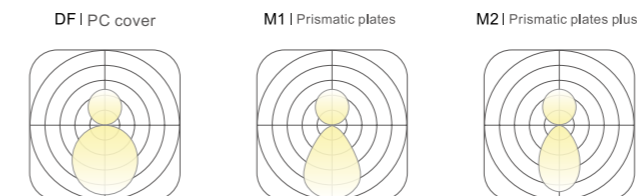

PROFILE

a(mm)	25	35	40	50	60	70	80	90	100	110	120
h(mm)	25	35	40	60	80	100	120	150	200