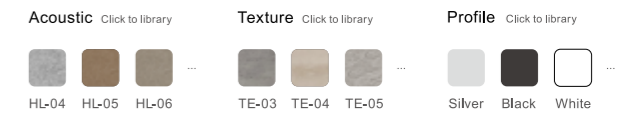

COLOURS: choose from three color libraries