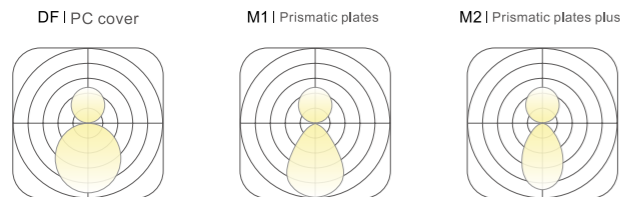

Indirect | L2540

COLOURS: choose from three color libraries

Acoustic Click to library: HL-04, HL-05, HL-06

Texture Click to library: TE-03, TE-04, TE-05

Profile Click to library: Silver, Black, White

BASIC PARAMETER

Lighting direction	Inner , Outer
Installation	Pendant , Ceiling , Wall mounted
Beam angle	PC:105° , M1:72° , M2:70°
Light efficiency	40~80lm/W
Power	10 W/m
Optic	DF , M1 , M2
CCT	2400~6500K , RGB , RGBW
DIMMING	Non , Dali , Push , Triac , 0-10V , Remote , Tunable
Input voltage	200-240V , 100-277V
CRI	>80 , >90 , >95
Warranty	5 Years
Certification	CB CE ENEC RoHS DALI DIMMER FREE

LAMPS PARAMETER

Model	Diameter(mm)	Power (w)	Luminous (lm)
L2540	480	23	900
L2540	640	30	1200
L2540	800	38	1500
L2540	960	45	1800
L2540	1120	53	2100

*Lumens @ 4000K , CRI>80 , PCInner

Indirect | L2540 V2.0

COLOURS: choose from three color libraries

Acoustic Click to library: HL-04, HL-05, HL-06

Texture Click to library: TE-03, TE-04, TE-05

Profile Click to library: Silver, Black, White

BASIC PARAMETER

Lighting direction	Inner , Outer
Installation	Pendant , Ceiling , Wall mounted
Beam angle	PC:105° , M1:72° , M2:70°
Light efficiency	40~80lm/W
Power	10 W/m
Optic	DF , M1 , M2
CCT	2400~6500K , RGB , RGBW
DIMMING	Non , Dali , Push , Triac , 0-10V , Remote , Tunable
Input voltage	200-240V , 100-277V
CRI	>80 , >90 , >95
Warranty	5 Years
Certification	CB CE ENEC RoHS DALI DIMMER FREE

LAMPS PARAMETER

Model	Diameter(mm)	Power (w)	Luminous (lm)
L2540	480	23	900
L2540	640	30	1200
L2540	800	38	1500
L2540	960	45	1800
L2540	1120	53	2100

*Lumens @ 4000K , CRI>80 , PCInner