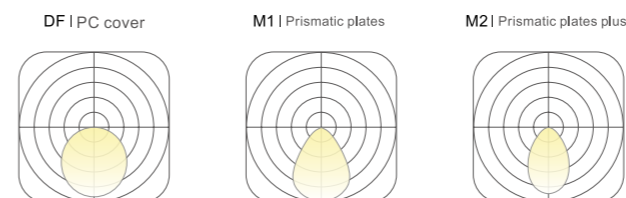

Taurus | Wrapped

COLOURS: choose from three color libraries

Acoustic Click to library: HL-04, HL-05, HL-06

Texture Click to library: TE-03, TE-04, TE-05

Profile Click to library: Silver, Black, White

BASIC PARAMETER

Lighting direction	Down
Installation	Pendant , Ceiling , Wall mounted
Beam angle	PC:105° , M1:72° , M2:70°
Light efficiency	100lm/W
Lamp hight	60-200mm
Optic	DF , M1 , M2
CCT	2400~6500K , RGB , RGBW
DIMMING	Non , Dali , Push , Triac , 0-10V , Remote , Tunable
Input voltage	200-240V , 100-277V
CRI	>80 , >90 , >95
Warranty	5 Years
Certification	

LAMPS PARAMETER

Diameter(mm)	Power (w)	Luminous (lm)
330	15	1500
370	20	2000
520	35	3500
540	40	4000
660	60	6000
780	80	8000
820	90	9000
940	120	12000
1200	200	20000

*Not included texture shell size , Lumens @ 4000K , CRI>80 , PC

Aries | Wrapped

COLOURS: choose from three color libraries

Acoustic Click to library: HL-04, HL-05, HL-06

Texture Click to library: TE-03, TE-04, TE-05

Profile Click to library: Silver, Black, White

BASIC PARAMETER

Lighting direction	Down
Installation	Pendant , Ceiling , Wall mounted
Beam angle	PC:105° , M1:72° , M2:70°
Light efficiency	100lm/W
Lamp hight	60-200mm
Optic	DF , M1 , M2
CCT	2400~6500K , RGB , RGBW
DIMMING	Non , Dali , Push , Triac , 0-10V , Remote , Tunable
Input voltage	200-240V , 100-277V
CRI	>80 , >90 , >95
Warranty	5 Years
Certification	

LAMPS PARAMETER

Length(mm)	Width(mm)	Power (w)	Luminous (lm)
399	346	12	1200
468	406	16	1600
600	520	30	3000
699	605	40	4000
755	653	45	4500
900	779	60	6000
999	865	70	7000
1055	913	80	8000
1200	1039	100	10000

*Not included texture shell size , Lumens @ 4000K , CRI>80 , PC