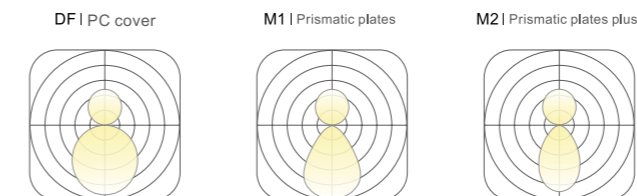

Lens | Galaxy

COLOURS: choose from three color libraries

Acoustic Click to library: HL-04, HL-05, HL-06

Texture Click to library: TE-03, TE-04, TE-05

Profile Click to library: Silver, Black, White

BASIC PARAMETER

Lighting direction	UP&Down , Down
Installation	Pendant , Ceiling , Recessed , Wall mounted
Beam angle	PC:105° , M1:72° , M2:70°
Light efficiency	100lm/W
Optic	DF , M1 , M2
CCT	2400~6500K , RGB , RGBW
DIMMING	Non , Dali , Push , Triac , 0-10V , Remote , Tunable
Input voltage	200-240V , 100-277V
CRI	>80 , >90 , >95
Warranty	5 Years
Certification	CB CE RoHS DALI DIMMER FREE

LAMPS PARAMETER

a(mm)	Length(mm)	Width(mm)	Power (w)	Luminous (lm)
50	600	560	30	3000
50	900	833	40	4000
50	1200	1100	60	6000

*Lumens @ 4000K , CRI>80 , PC , Down lighting

Lens | Quadrate

COLOURS: choose from three color libraries

Acoustic Click to library: HL-04, HL-05, HL-06

Texture Click to library: TE-03, TE-04, TE-05

Profile Click to library: Silver, Black, White

BASIC PARAMETER

Lighting direction	UP&Down , Down
Installation	Pendant , Ceiling , Recessed , Wall mounted
Beam angle	PC:105° , M1:72° , M2:70°
Light efficiency	100lm/W
Optic	DF , M1 , M2
CCT	2400~6500K , RGB , RGBW
DIMMING	Non , Dali , Push , Triac , 0-10V , Remote , Tunable
Input voltage	200-240V , 100-277V
CRI	>80 , >90 , >95
Warranty	5 Years
Certification	CB CE RoHS DALI DIMMER FREE

LAMPS PARAMETER

a(mm)	Length(mm)	Power (w)	Luminous (lm)
50	600	40	4000
50	816	55	5500
50	900	60	6000
50	1116	70	7000
50	1200	80	8000

*Lumens @ 4000K , CRI>80 , PC , Down lighting