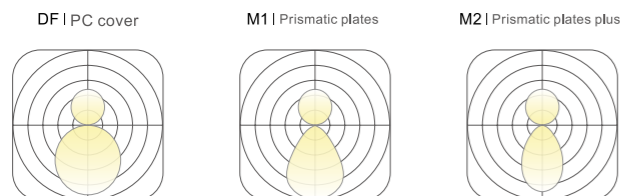

Lens | Hexagon

COLOURS: choose from three color libraries

Acoustic Click to library: HL-04, HL-05, HL-06

Texture Click to library: TE-03, TE-04, TE-05

Profile Click to library: Silver, Black, White

BASIC PARAMETER

Lighting direction	UP&Down , Down
Installation	Pendant , Ceiling , Recessed , Wall mounted
Beam angle	PC:105° , M1:72° , M2:70°
Light efficiency	100lm/W
Optic	DF , M1 , M2
CCT	2400~6500K , RGB , RGBW
DIMMING	Non , Dali , Push , Triac , 0-10V , Remote , Tunable
Input voltage	200-240V , 100-277V
CRI	>80 , >90 , >95
Warranty	5 Years
Certification	CB CE RoHS DALI DIMMER FREE

LAMPS PARAMETER

a(mm)	Length(mm)	Width(mm)	Power (w)	Luminous (lm)
50	600	520	25	2500
50	900	779	30	3000
50	1200	1039	60	6000

*Lumens @ 4000K , CRI>80 , PC , Down lighting

Lens | Rhombus

COLOURS: choose from three color libraries

Acoustic Click to library: HL-04, HL-05, HL-06

Texture Click to library: TE-03, TE-04, TE-05

Profile Click to library: Silver, Black, White

BASIC PARAMETER

Lighting direction	UP&Down , Down
Installation	Pendant , Ceiling , Recessed , Wall mounted
Beam angle	PC:105° , M1:72° , M2:70°
Light efficiency	100lm/W
Optic	DF , M1 , M2
CCT	2400~6500K , RGB , RGBW
DIMMING	Non , Dali , Push , Triac , 0-10V , Remote , Tunable
Input voltage	200-240V , 100-277V
CRI	>80 , >90 , >95
Warranty	5 Years
Certification	CB CE RoHS DALI DIMMER FREE

LAMPS PARAMETER

a(mm)	Length(mm)	Width(mm)	Power (w)	Luminous (lm)
50	849	489	30	3000
50	1200	396	50	5000

*Lumens @ 4000K , CRI>80 , PC , Down lighting