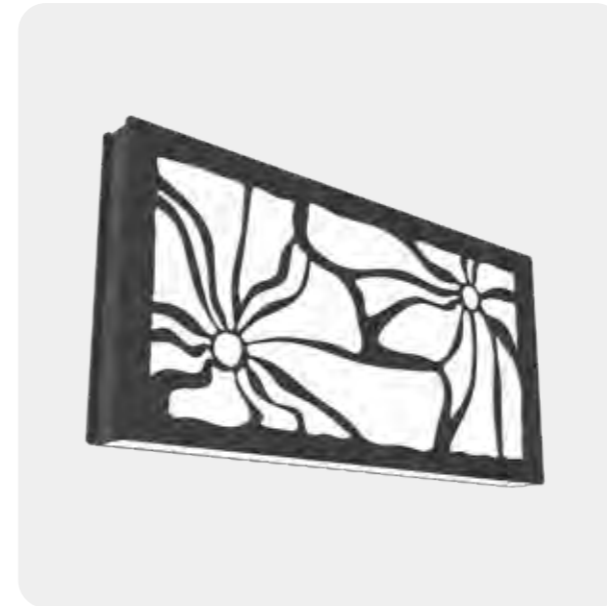

L80XX

COLOURS: choose from three color libraries

Acoustic [Click to library](#)   **Texture** [Click to library](#)   **Profile** [Click to library](#)

HL-04 HL-05 HL-06   TE-03 TE-04 TE-05   Silver Black White

BASIC PARAMETER

Lighting direction	Up&Down , Down
Installation	Pendant , Ceiling , Wall mounted
Beam angle	PC:105° , M1:72° , M2:70°
Light efficiency	100lm/W
Lamp hight	200-600mm
Power	30 W/m
Optic	DF , M1 , M2
CCT	2400~6500K , RGB , RGBW
DIMMING	Non , Dali , Push , Triac , 0-10V , Remote , Tunable
Input voltage	200-240V , 100-277V
CRI	>80 , >90 , >95
Warranty	5 Years
Certification