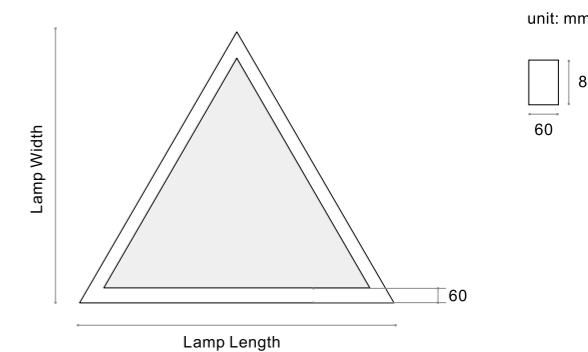

L6080 | Triangle

COLOURS: choose from three color libraries

Acoustic Click to library: HL-04, HL-05, HL-06

Texture Click to library: TE-03, TE-04, TE-05

Profile Click to library: Silver, Black, White

BASIC PARAMETER

Lighting direction	Down&Inner , UP&Down
Installation	Pendant , Ceiling , Recessed , Wall mounted
Beam angle	PC:105° , M1:72° , M2:70°
Light efficiency	60~80lm/W
Profile	W60mm*H80mm
Power	20 W/m
Optic	DF , M1 , M2
CCT	2400~6500K , RGB , RGBW
DIMMING	Non , Dali , Push , Triac , 0-10V , Remote , Tunable
Input voltage	200-240V , 100-277V
CRI	>80 , >90 , >95
Warranty	5 Years
Certification	CB CE RoHS DALI DIMMABLE FREE

LAMPS PARAMETER

Model	Length(mm)	Width(mm)	Power (w)	Luminous (lm)
L6080	600	520	30+7.5	2250
L6080	900	779	50+12.5	3750
L6080	1200	1039	60+15	4500

*Lumens @ 4000K , CRI>80 , PCDown&Inner