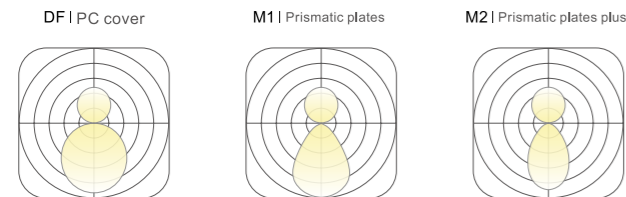

Indirect | L2530

COLOURS: choose from three color libraries

Acoustic Click to library: HL-04, HL-05, HL-06

Texture Click to library: TE-03, TE-04, TE-05

Profile Click to library: Silver, Black, White

BASIC PARAMETER

Lighting direction	Inner , Outer
Installation	Pendant , Ceiling , Wall mounted
Beam angle	PC:105° , M1:72° , M2:70°
Light efficiency	40~80lm/W
Power	10 W/m
Optic	DF , M1 , M2
CCT	2400~6500K , RGB , RGBW
DIMMING	Non , Dali , Push , Triac , 0-10V , Remote , Tunable
Input voltage	200-240V , 100-277V
CRI	>80 , >90 , >95
Warranty	5 Years
Certification	CB CE ENEC RoHS DALI DIMMER FREE

LAMPS PARAMETER

Model	Diameter(mm)	Power (w)	Luminous (lm)
L2530	480	23	900
L2530	640	30	1200
L2530	800	38	1500
L2530	960	45	1800
L2530	1120	53	2100

*Lumens @ 4000K , CRI>80 , PCInner

Indirect | L3535

COLOURS: choose from three color libraries

Acoustic Click to library: HL-04, HL-05, HL-06

Texture Click to library: TE-03, TE-04, TE-05

Profile Click to library: Silver, Black, White

BASIC PARAMETER

Lighting direction	Inner , Outer
Installation	Pendant , Ceiling , Wall mounted
Beam angle	PC:105° , M1:72° , M2:70°
Light efficiency	40~80lm/W
Power	10 W/m
Optic	DF , M1 , M2
CCT	2400~6500K , RGB , RGBW
DIMMING	Non , Dali , Push , Triac , 0-10V , Remote , Tunable
Input voltage	200-240V , 100-277V
CRI	>80 , >90 , >95
Warranty	5 Years
Certification	CB CE ENEC RoHS DALI DIMMER FREE

LAMPS PARAMETER

Model	Diameter(mm)	Power (w)	Luminous (lm)
L3535	480	23	900
L3535	640	30	1200
L3535	800	38	1500
L3535	960	45	1800
L3535	1120	53	2100

*Lumens @ 4000K , CRI>80 , PCInner