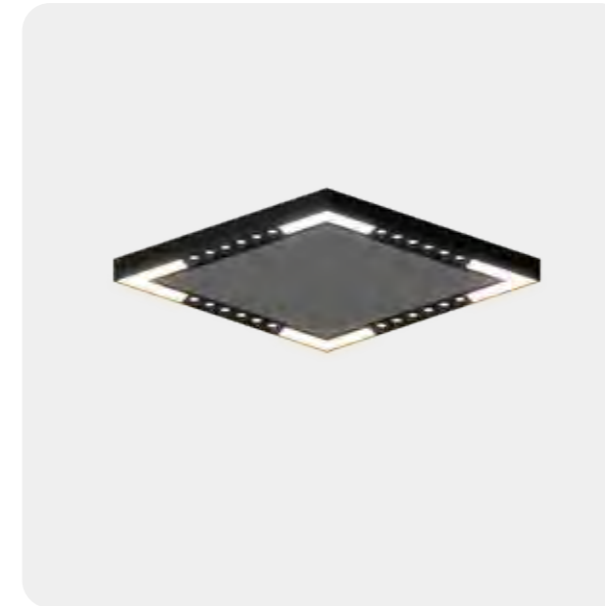

Lens | Rhombus

COLOURS: choose from three color libraries

Acoustic Click to library: HL-04, HL-05, HL-06

Texture Click to library: TE-03, TE-04, TE-05

Profile Click to library: Silver, Black, White

BASIC PARAMETER

Lighting direction	UP&Down , Down
Installation	Pendant , Ceiling , Recessed , Wall mounted
Beam angle	PC:105° , M1:72° , M2:70°
Light efficiency	100lm/W
Optic	DF , M1 , M2
CCT	2400~6500K , RGB , RGBW
DIMMING	Non , Dali , Push , Triac , 0-10V , Remote , Tunable
Input voltage	200-240V , 100-277V
CRI	>80 , >90 , >95
Warranty	5 Years
Certification	CB CE RoHS DALI DIMMER FREE

LAMPS PARAMETER

a(mm)	Length(mm)	Width(mm)	Power (w)	Luminous (lm)
50	849	489	30	3000
50	1200	396	50	5000

*Lumens @ 4000K , CRI>80 , PC , Down lighting