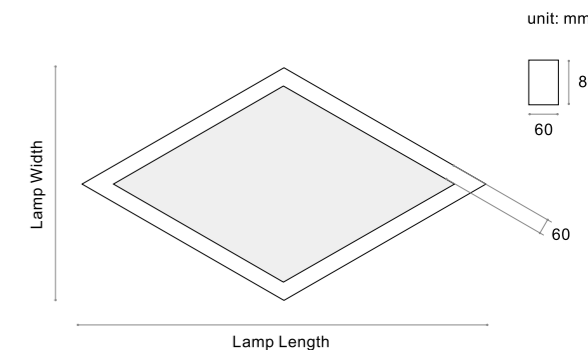

L6080 | Rhombus

COLOURS: choose from three color libraries

Acoustic Click to library: HL-04, HL-05, HL-06

Texture Click to library: TE-03, TE-04, TE-05

Profile Click to library: Silver, Black, White

BASIC PARAMETER

Lighting direction	Down&Inner , UP&Down
Installation	Pendant , Ceiling , Recessed , Wall mounted
Beam angle	PC:105° , M1:72° , M2:70°
Light efficiency	60~80lm/W
Profile	W60mm*H80mm
Power	20 W/m
Optic	DF , M1 , M2
CCT	2400~6500K , RGB , RGBW
DIMMING	Non , Dali , Push , Triac , 0-10V , Remote , Tunable
Input voltage	200-240V , 100-277V
CRI	>80 , >90 , >95
Warranty	5 Years
Certification	CB CE RoHS DALI FREE

LAMPS PARAMETER

Model	Length(mm)	Width(mm)	Power (w)	Luminous (lm)
L6080	848	489	30+7.5	2250
L6080	1200	692	50+12.5	3750

*Lumens @ 4000K , CRI>80 , PCDown&Inner