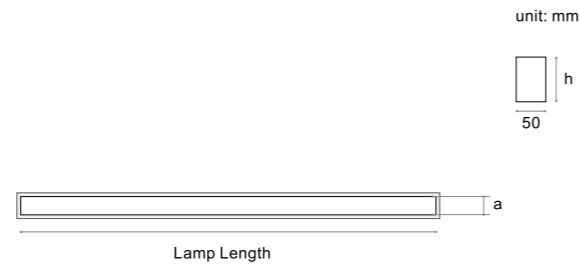

Lens | Line

COLOURS: choose from three color libraries

Acoustic [Click to library](#)   Texture [Click to library](#)   Profile [Click to library](#)

HL-04 HL-05 HL-06   TE-03 TE-04 TE-05   Silver Black White

BASIC PARAMETER

Lighting direction	UP&Down , Down
Installation	Pendant , Ceiling , Wall mounted
Beam angle	PC:105° , M1:72° , M2:70°
Lamp hight	60-200mm
Light efficiency	100lm/W
Optic	DF , M1 , M2
CCT	2400~6500K , RGB , RGBW
DIMMING	Non , Dali , Push , Triac , 0-10V , Remote , Tunable
Input voltage	200-240V , 100-277V
CRI	>80 , >90 , >95
Warranty	5 Years
Certification	CB CE RoHS DALI DIMMER FREE

LAMPS PARAMETER

a(mm)	Length(mm)	Power (w)	Luminous (lm)
50	500	9	900
50	600	10	1000
50	900	16	1600
50	1000	17	1700
50	1200	21	2100
50	1500	26	2600
50	1800	31	3100
50	2000	35	3500

*Not included texture shell size , Lumens @ 4000K , CRI>80 , PC , Down lighting