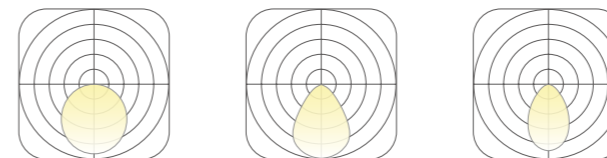

## LAMPS PARAMETER

Length(mm)	Width(mm)	Power (w)	Luminous (lm)
600	333	18	1800
737	455	30	3000
900	794	80	8000
1044	753	80	8000

\*Not included texture shell size , Lumens @ 4000K , CRI>80 , PC

DF | PC cover M1 | Prismatic plates M2 | Prismatic plates plus