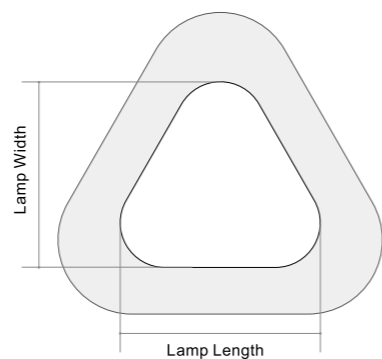

Galaxy | Hat

COLOURS: choose from three color libraries

Acoustic [Click to library](#) Profile [Click to library](#)

HL-04 HL-05 HL-06 ... Silver Black White ...

BASIC PARAMETER

Lighting direction	Down
Installation	Pendant , Ceiling , Recessed , Wall mounted
Beam angle	PC:105° , M1:72° , M2:70°
Light efficiency	100lm/W
Lamp hight	60-200mm
Optic	DF , M1 , M2
CCT	2400~6500K , RGB , RGBW
DIMMING	Non , Dali , Push , Triac , 0-10V , Remote , Tunable
Input voltage	200-240V , 100-277V
CRI	>80 , >90 , >95
Warranty	5 Years
Certification	CB CE ENEC RoHS DALI DIMMER FREE

LAMPS PARAMETER

Length(mm)	Width(mm)	Power (w)	Luminous (lm)
600	559	30	3000
900	833	60	6000

*Not included texture shell size , Lumens @ 4000K , CRI>80 , PC