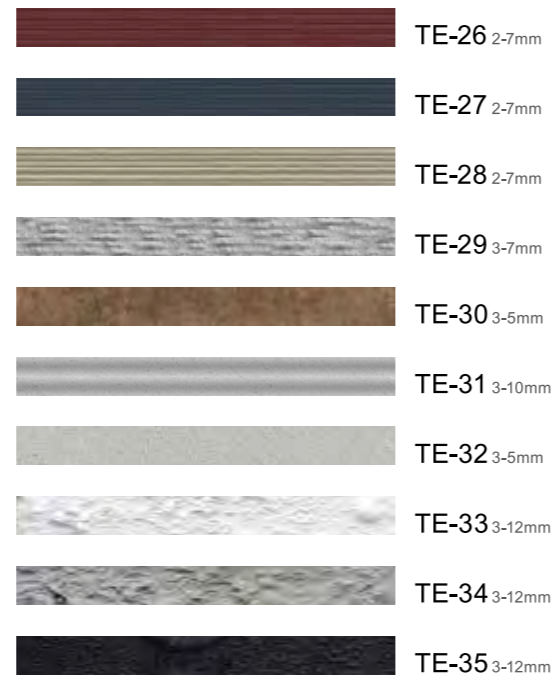

TEXTURE COLOURS

* Texture thickness

Type: 3-5mm the lowest thickness is 3mm and the highest thickness is 5mm.

canolight
Canadian Brightness

Canolight seamlessly integrates premium materials such as travertine, wood, and earth into our lighting fixtures, delivering a sophisticated and immersive visual experience. The refined texture of travertine introduces a sense of luxury and warmth, while the rich wood grain adds a timeless, inviting aesthetic.

In contrast, the raw, organic essence of earthy materials imparts a natural authenticity to the design. By incorporating these textures, we not only enhance the visual appeal of our products but also create a meaningful connection to nature and sustainability.

This harmonious blend of natural materials and cutting-edge lighting technology positions our fixtures as both highly functional and aesthetically compelling, offering a unique, emotionally resonant experience that aligns with modern design sensibilities.