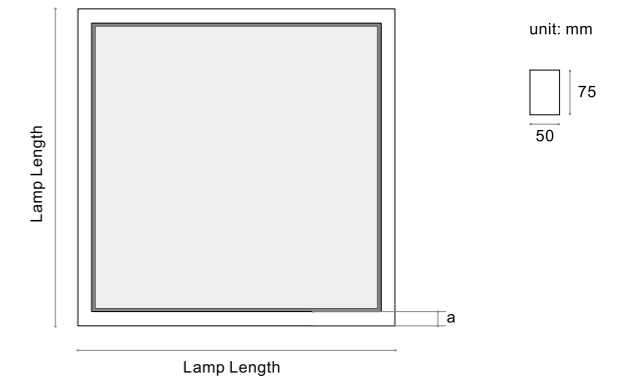

Lens | Quadrate

COLOURS: choose from three color libraries

Acoustic Click to library: HL-04, HL-05, HL-06

Texture Click to library: TE-03, TE-04, TE-05

Profile Click to library: Silver, Black, White

BASIC PARAMETER

Lighting direction	UP&Down , Down
Installation	Pendant , Ceiling , Recessed , Wall mounted
Beam angle	PC:105° , M1:72° , M2:70°
Light efficiency	100lm/W
Optic	DF , M1 , M2
CCT	2400~6500K , RGB , RGBW
DIMMING	Non , Dali , Push , Triac , 0-10V , Remote , Tunable
Input voltage	200-240V , 100-277V
CRI	>80 , >90 , >95
Warranty	5 Years
Certification	CB CE RoHS DALI DIMMER FREE

LAMPS PARAMETER

a(mm)	Length(mm)	Power (w)	Luminous (lm)
50	600	40	4000
50	816	55	5500
50	900	60	6000
50	1116	70	7000
50	1200	80	8000

*Lumens @ 4000K , CRI>80 , PC , Down lighting