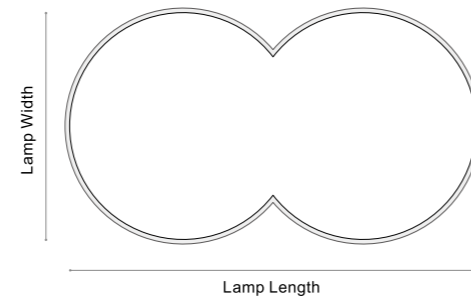

Gemini | Wrapped

COLOURS: choose from three color libraries

Acoustic [Click to library](#)   Texture [Click to library](#)   Profile [Click to library](#)

HL-04 HL-05 HL-06   TE-03 TE-04 TE-05   Silver Black White

BASIC PARAMETER

Lighting direction	Down
Installation	Pendant , Ceiling , Wall mounted
Beam angle	PC:105° , M1:72° , M2:70°
Light efficiency	100lm/W
Lamp hight	60-200mm
Optic	DF , M1 , M2
CCT	2400~6500K , RGB , RGBW
DIMMING	Non , Dali , Push , Triac , 0-10V , Remote , Tunable
Input voltage	200-240V , 100-277V
CRI	>80 , >90 , >95
Warranty	5 Years
Certification	CB CE ENEC RoHS DALI DIMMER FREE

LAMPS PARAMETER

Length(mm)	Width(mm)	Power (w)	Luminous (lm)
800	450	50	5000
1200	700	120	12000

*Not included texture shell size , Lumens @ 4000K , CRI>80 , PC