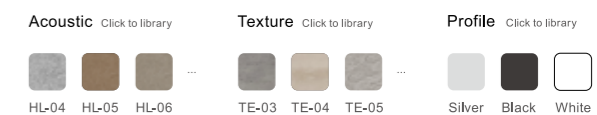

unit: mm
80
60

COLOURS: choose from three color libraries