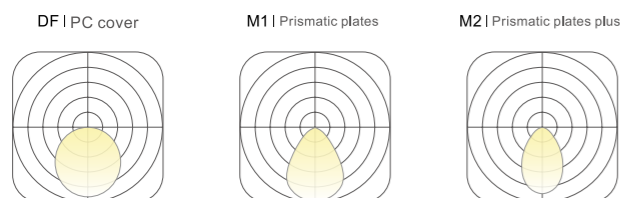

Leo | Wrapped

COLOURS: choose from three color libraries

Acoustic Click to library: HL-04, HL-05, HL-06

Texture Click to library: TE-03, TE-04, TE-05

Profile Click to library: Silver, Black, White

BASIC PARAMETER

Lighting direction	Down
Installation	Pendant , Ceiling , Wall mounted
Beam angle	PC:105° , M1:72° , M2:70°
Light efficiency	100lm/W
Lamp hight	60-200mm
Optic	DF , M1 , M2
CCT	2400~6500K , RGB , RGBW
DIMMING	Non , Dali , Push , Triac , 0-10V , Remote , Tunable
Input voltage	200-240V , 100-277V
CRI	>80 , >90 , >95
Warranty	5 Years
Certification	CB CE E RoHS DALI DIMMER FREE

LAMPS PARAMETER

Length(mm)	Width(mm)	Power (w)	Luminous (lm)
466	404	25	2500
616	534	40	4000
812	703	75	7500
916	793	90	9000
1066	923	120	12000
1200	1039	160	16000

*Not included texture shell size , Lumens @ 4000K , CRI>80 , PC

Vrigo | Wrapped

COLOURS: choose from three color libraries

Acoustic Click to library: HL-04, HL-05, HL-06

Texture Click to library: TE-03, TE-04, TE-05

Profile Click to library: Silver, Black, White

BASIC PARAMETER

Lighting direction	Down
Installation	Pendant , Ceiling , Wall mounted
Beam angle	PC:105° , M1:72° , M2:70°
Light efficiency	100lm/W
Lamp hight	60-200mm
Optic	DF , M1 , M2
CCT	2400~6500K , RGB , RGBW
DIMMING	Non , Dali , Push , Triac , 0-10V , Remote , Tunable
Input voltage	200-240V , 100-277V
CRI	>80 , >90 , >95
Warranty	5 Years
Certification	CB CE E RoHS DALI DIMMER FREE

LAMPS PARAMETER

Length(mm)	Power (w)	Luminous (lm)
480	40	4000
520	50	5000
600	60	6000
900	140	14000
1200	250	25000

*Not included texture shell size , Lumens @ 4000K , CRI>80 , PC