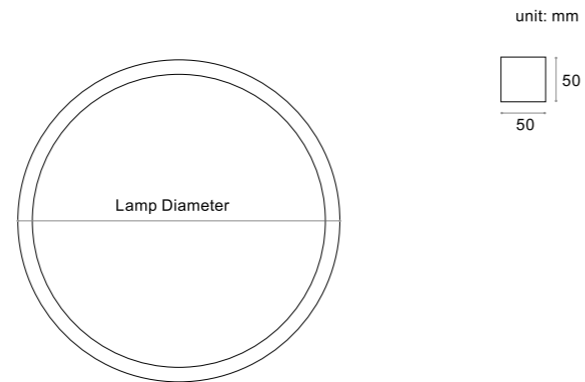

Indirect | L5050

unit: mm

COLOURS: choose from three color libraries

Acoustic Click to library: HL-04, HL-05, HL-06

Texture Click to library: TE-03, TE-04, TE-05

Profile Click to library: Silver, Black, White

BASIC PARAMETER

Lighting direction	Inner&Outer
Installation	Pendant , Ceiling , Wall mounted
Beam angle	PC:105° , M1:72° , M2:70°
Light efficiency	40~80lm/W
Power	30 W/m
Optic	DF , M1 , M2
CCT	2400~6500K , RGB , RGBW
DIMMING	Non , Dali , Push , Triac , 0-10V , Remote , Tunable
Input voltage	200-240V , 100-277V
CRI	>80 , >90 , >95
Warranty	5 Years
Certification	CB CE ENEC RoHS DALI DIMMER FREE

LAMPS PARAMETER

Model	Diameter(mm)	Power (w)	Luminous (lm)
L5050	526	45	1800
L5050	685	60	2400
L5050	846	75	3000
L5050	1003	90	3600
L5050	1162	105	4200

*Lumens @ 4000K , CRI>80 , PC