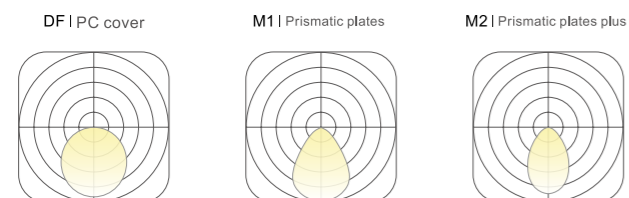

Galaxy | Hat

COLOURS: choose from three color libraries

Acoustic [Click to library](#) Profile [Click to library](#)

HL-04 HL-05 HL-06 ... Silver Black White ...

BASIC PARAMETER

Lighting direction	Down
Installation	Pendant , Ceiling , Recessed , Wall mounted
Beam angle	PC:105° , M1:72° , M2:70°
Light efficiency	100lm/W
Lamp hight	60-200mm
Optic	DF , M1 , M2
CCT	2400~6500K , RGB , RGBW
DIMMING	Non , Dali , Push , Triac , 0-10V , Remote , Tunable
Input voltage	200-240V , 100-277V
CRI	>80 , >90 , >95
Warranty	5 Years
Certification	CB CE ENEC RoHS DALI DIMMER FREE

LAMPS PARAMETER

Length(mm)	Width(mm)	Power (w)	Luminous (lm)
600	559	30	3000
900	833	60	6000

*Not included texture shell size , Lumens @ 4000K , CRI>80 , PC

Libra | Hat

COLOURS: choose from three color libraries

Acoustic [Click to library](#) Profile [Click to library](#)

HL-04 HL-05 HL-06 ... Silver Black White ...

BASIC PARAMETER

Lighting direction	Down
Installation	Pendant , Ceiling , Recessed , Wall mounted
Beam angle	PC:105° , M1:72° , M2:70°
Light efficiency	100lm/W
Lamp hight	60-200mm
Optic	DF , M1 , M2
CCT	2400~6500K , RGB , RGBW
DIMMING	Non , Dali , Push , Triac , 0-10V , Remote , Tunable
Input voltage	200-240V , 100-277V
CRI	>80 , >90 , >95
Warranty	5 Years
Certification	CB CE ENEC RoHS DALI DIMMER FREE

LAMPS PARAMETER

Length(mm)	Width(mm)	Power (w)	Luminous (lm)
330	165	8	800
370	185	10	1000
520	260	18	1800
540	270	20	2000
660	330	30	3000
780	390	40	4000
820	410	45	4500
940	470	60	6000

*Not included texture shell size , Lumens @ 4000K , CRI>80 , PC