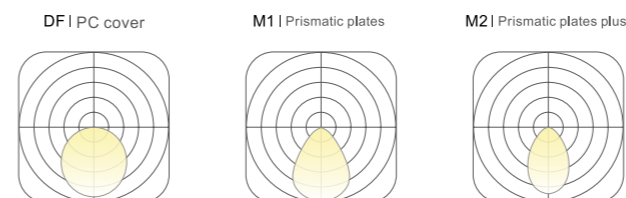

L6080 | Oval

COLOURS: choose from three color libraries

Acoustic Click to library: HL-04, HL-05, HL-06

Texture Click to library: TE-03, TE-04, TE-05

Profile Click to library: Silver, Black, White

BASIC PARAMETER

Lighting direction	Down&Inner , UP&Down
Installation	Pendant , Ceiling , Recessed , Wall mounted
Beam angle	PC:105° , M1:72° , M2:70°
Light efficiency	60~80lm/W
Profile	W60mm*H80mm
Power	20 W/m
Optic	DF , M1 , M2
CCT	2400~6500K , RGB , RGBW
DIMMING	Non , Dali , Push , Triac , 0-10V , Remote , Tunable
Input voltage	200-240V , 100-277V
CRI	>80 , >90 , >95
Warranty	5 Years
Certification	CB CE RoHS DALI FREE

LAMPS PARAMETER

Model	Length(mm)	Width(mm)	Power (w)	Luminous (lm)
L6080	900	556	30+7.5	2250
L6080	1200	740	40+10	3000

*Lumens @ 4000K , CRI>80 , PCDown&Inner

L6080 | Eye

COLOURS: choose from three color libraries

Acoustic Click to library: HL-04, HL-05, HL-06

Texture Click to library: TE-03, TE-04, TE-05

Profile Click to library: Silver, Black, White

BASIC PARAMETER

Lighting direction	Down&Inner , UP&Down
Installation	Pendant , Ceiling , Recessed , Wall mounted
Beam angle	PC:105° , M1:72° , M2:70°
Light efficiency	60~80lm/W
Profile	W60mm*H80mm
Power	20 W/m
Optic	DF , M1 , M2
CCT	2400~6500K , RGB , RGBW
DIMMING	Non , Dali , Push , Triac , 0-10V , Remote , Tunable
Input voltage	200-240V , 100-277V
CRI	>80 , >90 , >95
Warranty	5 Years
Certification	CB CE RoHS DALI FREE

LAMPS PARAMETER

Model	Length(mm)	Width(mm)	Power (w)	Luminous (lm)
L6080	600	229	20+5	1500
L6080	900	406	30+7.5	2250
L6080	1200	563	40+10	3000

*Lumens @ 4000K , CRI>80 , PCDown&Inner