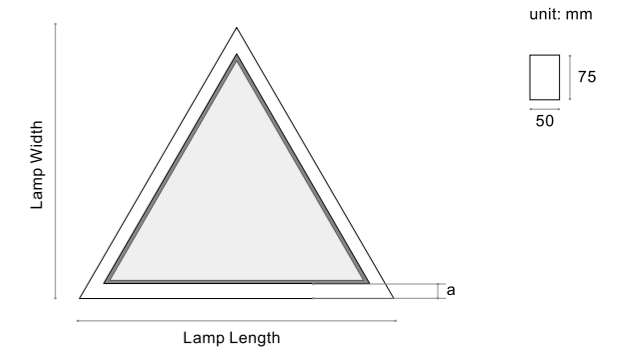

Lens | Triangle

COLOURS: choose from three color libraries

Acoustic [Click to library](#)   **Texture** [Click to library](#)   **Profile** [Click to library](#)

HL-04 HL-05 HL-06   TE-03 TE-04 TE-05   Silver Black White

BASIC PARAMETER

Lighting direction	UP&Down , Down
Installation	Pendant , Ceiling , Recessed , Wall mounted
Beam angle	PC:105° , M1:72° , M2:70°
Light efficiency	100lm/W
Optic	DF , M1 , M2
CCT	2400~6500K , RGB , RGBW
DIMMING	Non , Dali , Push , Triac , 0-10V , Remote , Tunable
Input voltage	200-240V , 100-277V
CRI	>80 , >90 , >95
Warranty	5 Years
Certification	

LAMPS PARAMETER

a(mm)	Length(mm)	Width(mm)	Power (w)	Luminous (lm)
50	600	520	30	3000
50	900	779	50	5000
50	1200	1039	60	6000

*Lumens @ 4000K , CRI>80 , PC , Down lighting