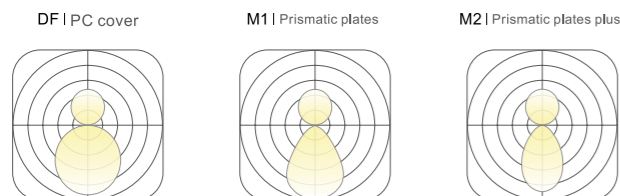

LAMPS PARAMETER

a(mm)	Length(mm)	Power (w)	Luminous (lm)
50	560	12	480
50	840	16	640
50	1120	22	880
50	1400	28	1120
50	1680	34	1360
50	1960	40	1600
50	2240	44	1760
50	2520	50	2000
50	2800	56	2240
50	3080	62	2480
50	3360	68	2720
50	3640	72	2880
50	3920	78	3120
50	4200	84	3360

*Not included texture shell size , Lumens @ 4000K , CRI>80 , PC , Down lighting