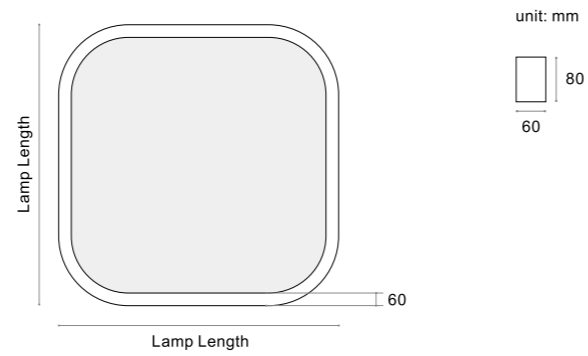

L6080 | Belief