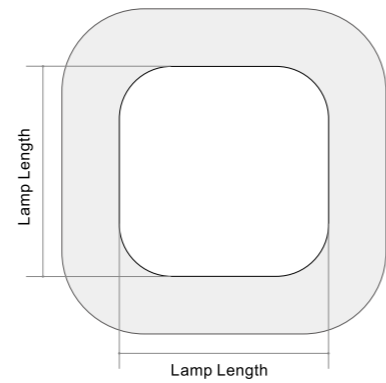

Scorpio | Hat

COLOURS: choose from three color libraries

BASIC PARAMETER

Lighting direction	Down
Installation	Pendant , Ceiling , Recessed , Wall mounted
Beam angle	PC:105° , M1:72° , M2:70°
Light efficiency	100lm/W
Lamp hight	60-200mm
Optic	DF , M1 , M2
CCT	2400~6500K , RGB , RGBW
DIMMING	Non , Dali , Push , Triac , 0-10V , Remote , Tunable
Input voltage	200-240V , 100-277V
CRI	>80 , >90 , >95
Warranty	5 Years
Certification	

LAMPS PARAMETER

Length(mm)	Power (w)	Luminous (lm)
600	60	6000
780	100	10000
820	110	11000
900	130	13000
952	150	15000
1036	180	18000
1080	190	19000

*Not included texture shell size , Lumens @ 4000K , CRI>80 , PC