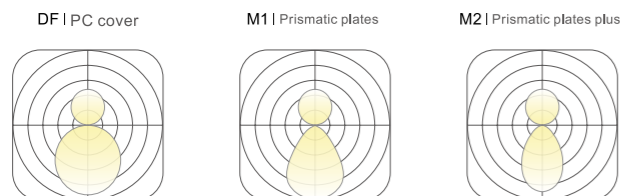

PROFILE

a(mm)	25	35	40	50	60	70	80	90	100	110	120
h(mm)	25	35	40	60	80	100	120	150	200