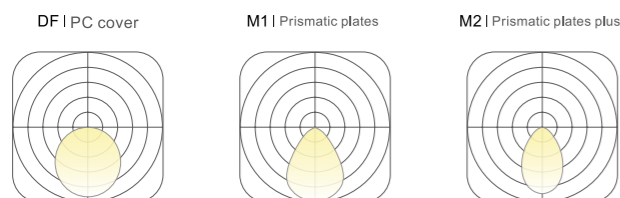

L6080 | Quadrate

COLOURS: choose from three color libraries

Acoustic Click to library: HL-04, HL-05, HL-06

Texture Click to library: TE-03, TE-04, TE-05

Profile Click to library: Silver, Black, White

BASIC PARAMETER

Lighting direction	Down&Inner , UP&Down
Installation	Pendant , Ceiling , Recessed , Wall mounted
Beam angle	PC:105° , M1:72° , M2:70°
Light efficiency	60~80lm/W
Profile	W60mm*H80mm
Power	20 W/m
Optic	DF , M1 , M2
CCT	2400~6500K , RGB , RGBW
DIMMING	Non , Dali , Push , Triac , 0-10V , Remote , Tunable
Input voltage	200-240V , 100-277V
CRI	>80 , >90 , >95
Warranty	5 Years
Certification	CB CE RoHS DALI DIMMABLE FREE

LAMPS PARAMETER

Model	Length(mm)	Power (w)	Luminous (lm)
L6080	600	40+10	3000
L6080	816	55+13	4080
L6080	900	60+15	4500
L6080	1116	70+17.5	5250
L6080	1200	80+20	6000

*Lumens @ 4000K , CRI>80 , PCDown&Inner

L6080 | Triangle

COLOURS: choose from three color libraries

Acoustic Click to library: HL-04, HL-05, HL-06

Texture Click to library: TE-03, TE-04, TE-05

Profile Click to library: Silver, Black, White

BASIC PARAMETER

Lighting direction	Down&Inner , UP&Down
Installation	Pendant , Ceiling , Recessed , Wall mounted
Beam angle	PC:105° , M1:72° , M2:70°
Light efficiency	60~80lm/W
Profile	W60mm*H80mm
Power	20 W/m
Optic	DF , M1 , M2
CCT	2400~6500K , RGB , RGBW
DIMMING	Non , Dali , Push , Triac , 0-10V , Remote , Tunable
Input voltage	200-240V , 100-277V
CRI	>80 , >90 , >95
Warranty	5 Years
Certification	CB CE RoHS DALI DIMMABLE FREE

LAMPS PARAMETER

Model	Length(mm)	Width(mm)	Power (w)	Luminous (lm)
L6080	600	520	30+7.5	2250
L6080	900	779	50+12.5	3750
L6080	1200	1039	60+15	4500

*Lumens @ 4000K , CRI>80 , PCDown&Inner