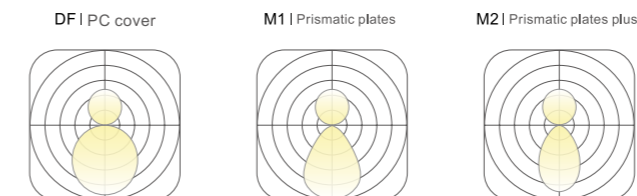

Lens | Hexagon

COLOURS: choose from three color libraries

Acoustic Click to library: HL-04, HL-05, HL-06

Texture Click to library: TE-03, TE-04, TE-05

Profile Click to library: Silver, Black, White

BASIC PARAMETER

Lighting direction	UP&Down , Down
Installation	Pendant , Ceiling , Recessed , Wall mounted
Beam angle	PC:105° , M1:72° , M2:70°
Light efficiency	100lm/W
Optic	DF , M1 , M2
CCT	2400~6500K , RGB , RGBW
DIMMING	Non , Dali , Push , Triac , 0-10V , Remote , Tunable
Input voltage	200-240V , 100-277V
CRI	>80 , >90 , >95
Warranty	5 Years
Certification	CB CE RoHS DALI DIMMER FREE

LAMPS PARAMETER

a(mm)	Length(mm)	Width(mm)	Power (w)	Luminous (lm)
50	600	520	25	2500
50	900	779	30	3000
50	1200	1039	60	6000

*Lumens @ 4000K , CRI>80 , PC , Down lighting

Lens | Rhombus

COLOURS: choose from three color libraries

Acoustic Click to library: HL-04, HL-05, HL-06

Texture Click to library: TE-03, TE-04, TE-05

Profile Click to library: Silver, Black, White

BASIC PARAMETER

Lighting direction	UP&Down , Down
Installation	Pendant , Ceiling , Recessed , Wall mounted
Beam angle	PC:105° , M1:72° , M2:70°
Light efficiency	100lm/W
Optic	DF , M1 , M2
CCT	2400~6500K , RGB , RGBW
DIMMING	Non , Dali , Push , Triac , 0-10V , Remote , Tunable
Input voltage	200-240V , 100-277V
CRI	>80 , >90 , >95
Warranty	5 Years
Certification	CB CE RoHS DALI DIMMER FREE

LAMPS PARAMETER

a(mm)	Length(mm)	Width(mm)	Power (w)	Luminous (lm)
50	849	489	30	3000
50	1200	396	50	5000

*Lumens @ 4000K , CRI>80 , PC , Down lighting