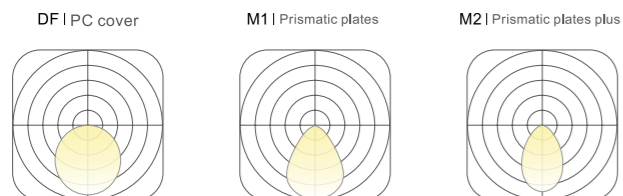

Taurus | Hat

COLOURS: choose from three color libraries

Acoustic [Click to library](#) Profile [Click to library](#)

HL-04 HL-05 HL-06 ... Silver Black White ...

BASIC PARAMETER

Lighting direction	Down
Installation	Pendant , Ceiling , Recessed , Wall mounted
Beam angle	PC:105° , M1:72° , M2:70°
Light efficiency	100lm/W
Lamp hight	60-200mm
Optic	DF , M1 , M2
CCT	2400~6500K , RGB , RGBW
DIMMING	Non , Dali , Push , Triac , 0-10V , Remote , Tunable
Input voltage	200-240V , 100-277V
CRI	>80 , >90 , >95
Warranty	5 Years
Certification	

LAMPS PARAMETER

Diameter(mm)	Power (w)	Luminous (lm)
330	15	1500
370	20	2000
520	35	3500
540	40	4000
660	60	6000
780	80	8000
820	90	9000
940	120	12000

*Not included texture shell size , Lumens @ 4000K , CRI>80 , PC

Aries | Hat

COLOURS: choose from three color libraries

Acoustic [Click to library](#) Profile [Click to library](#)

HL-04 HL-05 HL-06 ... Silver Black White ...

BASIC PARAMETER

Lighting direction	Down
Installation	Pendant , Ceiling , Recessed , Wall mounted
Beam angle	PC:105° , M1:72° , M2:70°
Light efficiency	100lm/W
Lamp hight	60-200mm
Optic	DF , M1 , M2
CCT	2400~6500K , RGB , RGBW
DIMMING	Non , Dali , Push , Triac , 0-10V , Remote , Tunable
Input voltage	200-240V , 100-277V
CRI	>80 , >90 , >95
Warranty	5 Years
Certification	

LAMPS PARAMETER

Length(mm)	Width(mm)	Power (w)	Luminous (lm)
399	346	12	1200
468	406	16	1600
600	520	30	3000
699	605	40	4000
755	653	45	4500
900	779	60	6000
999	865	70	7000
1055	913	80	8000

*Not included texture shell size , Lumens @ 4000K , CRI>80 , PC