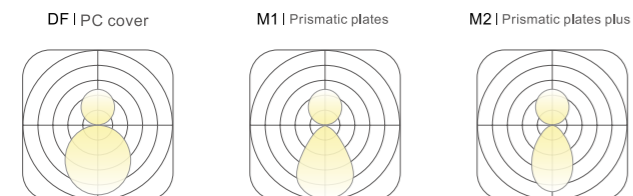

Lens | Oval

unit: mm

COLOURS: choose from three color libraries

Acoustic Click to library: HL-04, HL-05, HL-06

Texture Click to library: TE-03, TE-04, TE-05

Profile Click to library: Silver, Black, White

BASIC PARAMETER

Lighting direction	UP&Down , Down
Installation	Pendant , Ceiling , Recessed , Wall mounted
Beam angle	PC:105° , M1:72° , M2:70°
Light efficiency	100lm/W
Optic	DF , M1 , M2
CCT	2400~6500K , RGB , RGBW
DIMMING	Non , Dali , Push , Triac , 0-10V , Remote , Tunable
Input voltage	200-240V , 100-277V
CRI	>80 , >90 , >95
Warranty	5 Years
Certification	CB CE RoHS DALI DIMMER FREE

LAMPS PARAMETER

a(mm)	Length(mm)	Width(mm)	Power (w)	Luminous (lm)
50	900	556	30	3000
50	1200	740	40	4000
50	1500	930	50	5000
50	1730	1070	70	7000
50	1940	1200	80	8000

*Lumens @ 4000K , CRI>80 , PC , Down lighting

Lens | Eye

unit: mm

COLOURS: choose from three color libraries

Acoustic Click to library: HL-04, HL-05, HL-06

Texture Click to library: TE-03, TE-04, TE-05

Profile Click to library: Silver, Black, White

BASIC PARAMETER

Lighting direction	UP&Down , Down
Installation	Pendant , Ceiling , Recessed , Wall mounted
Beam angle	PC:105° , M1:72° , M2:70°
Light efficiency	100lm/W
Optic	DF , M1 , M2
CCT	2400~6500K , RGB , RGBW
DIMMING	Non , Dali , Push , Triac , 0-10V , Remote , Tunable
Input voltage	200-240V , 100-277V
CRI	>80 , >90 , >95
Warranty	5 Years
Certification	CB CE RoHS DALI DIMMER FREE

LAMPS PARAMETER

a(mm)	Length(mm)	Width(mm)	Power (w)	Luminous (lm)
50	600	229	20	2000
50	900	406	30	3000
50	1200	563	40	4000
50	1500	648	50	5000
50	1800	783	60	6000
50	2000	744	70	7000
50	2400	897	80	8000

*Lumens @ 4000K , CRI>80 , PC , Down lighting