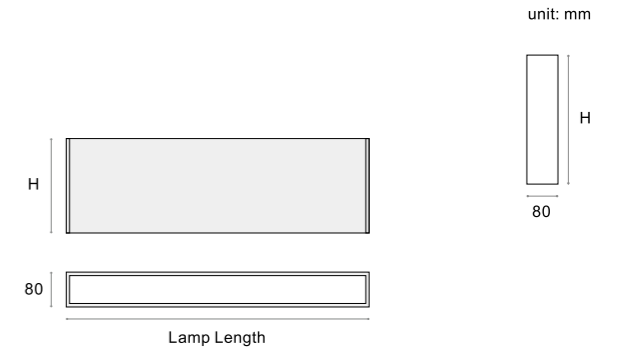

L80XX

COLOURS: choose from three color libraries

Acoustic [Click to library](#)   **Texture** [Click to library](#)   **Profile** [Click to library](#)

HL-04 HL-05 HL-06   TE-03 TE-04 TE-05   Silver Black White

BASIC PARAMETER

Lighting direction	Up&Down , Down
Installation	Pendant , Ceiling , Wall mounted
Beam angle	PC:105° , M1:72° , M2:70°
Light efficiency	100lm/W
Lamp hight	200-600mm
Power	30 W/m
Optic	DF , M1 , M2
CCT	2400~6500K , RGB , RGBW
DIMMING	Non , Dali , Push , Triac , 0-10V , Remote , Tunable
Input voltage	200-240V , 100-277V
CRI	>80 , >90 , >95
Warranty	5 Years
Certification