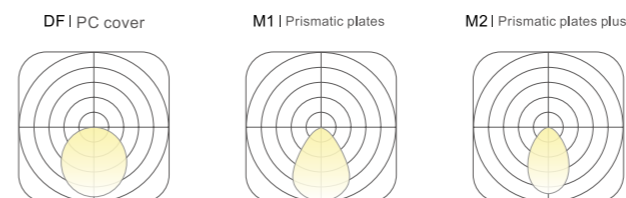

LAMPS PARAMETER

Model	Length(mm)	Width(mm)	Power (w)	Luminous (lm)
L6080	1200	600	72+18	5400

*Lumens @ 4000K , CRI>80 , PCDown&Inner