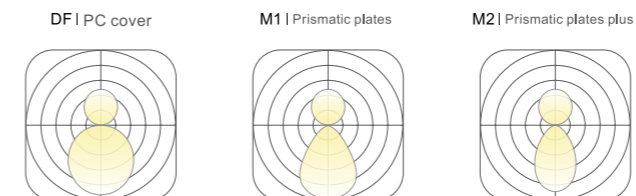

Lens | Oval

unit: mm

COLOURS: choose from three color libraries

Acoustic Click to library: HL-04, HL-05, HL-06

Texture Click to library: TE-03, TE-04, TE-05

Profile Click to library: Silver, Black, White

BASIC PARAMETER

Lighting direction	UP&Down , Down
Installation	Pendant , Ceiling , Recessed , Wall mounted
Beam angle	PC:105° , M1:72° , M2:70°
Light efficiency	100lm/W
Optic	DF , M1 , M2
CCT	2400~6500K , RGB , RGBW
DIMMING	Non , Dali , Push , Triac , 0-10V , Remote , Tunable
Input voltage	200-240V , 100-277V
CRI	>80 , >90 , >95
Warranty	5 Years
Certification	CB CE RoHS DALI DIMMER FREE

LAMPS PARAMETER

a(mm)	Length(mm)	Width(mm)	Power (w)	Luminous (lm)
50	900	556	30	3000
50	1200	740	40	4000
50	1500	930	50	5000
50	1730	1070	70	7000
50	1940	1200	80	8000

*Lumens @ 4000K , CRI>80 , PC , Down lighting

Lens | Eye

unit: mm

COLOURS: choose from three color libraries

Acoustic Click to library: HL-04, HL-05, HL-06

Texture Click to library: TE-03, TE-04, TE-05

Profile Click to library: Silver, Black, White

BASIC PARAMETER

Lighting direction	UP&Down , Down
Installation	Pendant , Ceiling , Recessed , Wall mounted
Beam angle	PC:105° , M1:72° , M2:70°
Light efficiency	100lm/W
Optic	DF , M1 , M2
CCT	2400~6500K , RGB , RGBW
DIMMING	Non , Dali , Push , Triac , 0-10V , Remote , Tunable
Input voltage	200-240V , 100-277V
CRI	>80 , >90 , >95
Warranty	5 Years
Certification	CB CE RoHS DALI DIMMER FREE

LAMPS PARAMETER

a(mm)	Length(mm)	Width(mm)	Power (w)	Luminous (lm)
50	600	229	20	2000
50	900	406	30	3000
50	1200	563	40	4000
50	1500	648	50	5000
50	1800	783	60	6000
50	2000	744	70	7000
50	2400	897	80	8000

*Lumens @ 4000K , CRI>80 , PC , Down lighting