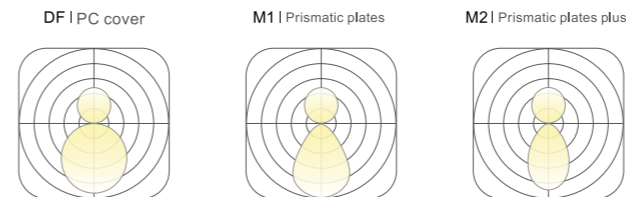

Indirect | L2075

COLOURS: choose from three color libraries

Acoustic Click to library: HL-04, HL-05, HL-06

Texture Click to library: TE-03, TE-04, TE-05

Profile Click to library: Silver, Black, White

BASIC PARAMETER

Lighting direction	Inner , Outer
Installation	Pendant , Ceiling , Wall mounted
Beam angle	PC:105° , M1:72° , M2:70°
Light efficiency	40~80lm/W
Power	20 W/m
Optic	DF , M1 , M2
CCT	2400~6500K , RGB , RGBW
DIMMING	Non , Dali , Push , Triac , 0-10V , Remote , Tunable
Input voltage	200-240V , 100-277V
CRI	>80 , >90 , >95
Warranty	5 Years
Certification	CB CE ENEC RoHS DALI DIMMER FREE

LAMPS PARAMETER

Model	Diameter(mm)	Power (w)	Luminous (lm)
L2075	480	38	1520
L2075	640	50	2000
L2075	800	63	2500
L2075	960	75	3000
L2075	1120	88	3500

*Lumens @ 4000K , CRI>80 , PCInner

Indirect | L60100

COLOURS: choose from three color libraries

Acoustic Click to library: HL-04, HL-05, HL-06

Texture Click to library: TE-03, TE-04, TE-05

Profile Click to library: Silver, Black, White

BASIC PARAMETER

Lighting direction	Inner , Outer
Installation	Pendant , Ceiling , Wall mounted
Beam angle	PC:105° , M1:72° , M2:70°
Light efficiency	40~80lm/W
Power	30 W/m
Optic	DF , M1 , M2
CCT	2400~6500K , RGB , RGBW
DIMMING	Non , Dali , Push , Triac , 0-10V , Remote , Tunable
Input voltage	200-240V , 100-277V
CRI	>80 , >90 , >95
Warranty	5 Years
Certification	CB CE ENEC RoHS DALI DIMMER FREE

LAMPS PARAMETER

Model	Diameter(mm)	Power (w)	Luminous (lm)
L60100	480	46	1840
L60100	640	60	2400
L60100	800	76	3040
L60100	960	90	3600
L60100	1120	106	4240

*Lumens @ 4000K , CRI>80 , PCInner