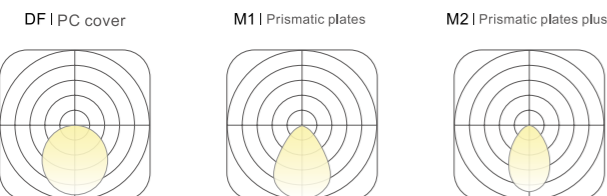

Scorpio | Wrapped

COLOURS: choose from three color libraries

Acoustic Click to library: HL-04, HL-05, HL-06

Texture Click to library: TE-03, TE-04, TE-05

Profile Click to library: Silver, Black, White

BASIC PARAMETER

Lighting direction	Down
Installation	Pendant, Ceiling, Wall mounted
Beam angle	PC:105°, M1:72°, M2:70°
Light efficiency	100lm/W
Lamp height	60-200mm
Optic	DF, M1, M2
CCT	2400~6500K, RGB, RGBW
DIMMING	Non, Dali, Push, Triac, 0-10V, Remote, Tunable
Input voltage	200-240V, 100-277V
CRI	>80, >90, >95
Warranty	5 Years
Certification	CB CE ENEC RoHS DALI DIMMER FREE

LAMPS PARAMETER

Length(mm)	Power (w)	Luminous (lm)
600	60	6000
780	100	10000
820	110	11000
900	130	13000
952	150	15000
1036	180	18000
1080	190	19000
1120	210	21000
1200	240	24000

*Not included texture shell size, Lumens @ 4000K, CRI>80, PC

Sagittarius | Wrapped

COLOURS: choose from three color libraries

Acoustic Click to library: HL-04, HL-05, HL-06

Texture Click to library: TE-03, TE-04, TE-05

Profile Click to library: Silver, Black, White

BASIC PARAMETER

Lighting direction	Down
Installation	Pendant, Ceiling, Wall mounted
Beam angle	PC:105°, M1:72°, M2:70°
Light efficiency	100lm/W
Lamp height	60-200mm
Optic	DF, M1, M2
CCT	2400~6500K, RGB, RGBW
DIMMING	Non, Dali, Push, Triac, 0-10V, Remote, Tunable
Input voltage	200-240V, 100-277V
CRI	>80, >90, >95
Warranty	5 Years
Certification	CB CE ENEC RoHS DALI DIMMER FREE

LAMPS PARAMETER

Length(mm)	Width(mm)	Power (w)	Luminous (lm)
617	356	20	2000
697	402	25	2500
849	490	35	3500
1024	591	50	5000
1200	693	70	70000

*Not included texture shell size, Lumens @ 4000K, CRI>80, PC