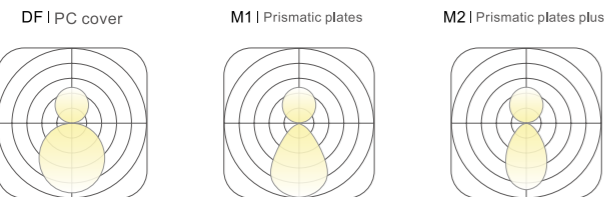

cano light
Canadian Brightness

*Not included texture shell size , Lumens @ 4000K , CRI>80 , PC , Down lighting