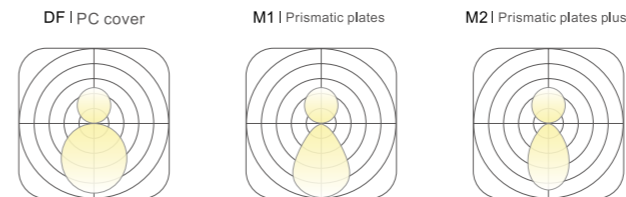

Indirect | L2530

COLOURS: choose from three color libraries

Acoustic Click to library: HL-04, HL-05, HL-06

Texture Click to library: TE-03, TE-04, TE-05

Profile Click to library: Silver, Black, White

BASIC PARAMETER

Lighting direction	Inner , Outer
Installation	Pendant , Ceiling , Wall mounted
Beam angle	PC:105° , M1:72° , M2:70°
Light efficiency	40~80lm/W
Power	10 W/m
Optic	DF , M1 , M2
CCT	2400~6500K , RGB , RGBW
DIMMING	Non , Dali , Push , Triac , 0-10V , Remote , Tunable
Input voltage	200-240V , 100-277V
CRI	>80 , >90 , >95
Warranty	5 Years
Certification	CB CE ENEC RoHS DALI DIMMER FREE

LAMPS PARAMETER

Model	Diameter(mm)	Power (w)	Luminous (lm)
L2530	480	23	900
L2530	640	30	1200
L2530	800	38	1500
L2530	960	45	1800
L2530	1120	53	2100

*Lumens @ 4000K , CRI>80 , PCInner

Indirect | L3535

COLOURS: choose from three color libraries

Acoustic Click to library: HL-04, HL-05, HL-06

Texture Click to library: TE-03, TE-04, TE-05

Profile Click to library: Silver, Black, White

BASIC PARAMETER

Lighting direction	Inner , Outer
Installation	Pendant , Ceiling , Wall mounted
Beam angle	PC:105° , M1:72° , M2:70°
Light efficiency	40~80lm/W
Power	10 W/m
Optic	DF , M1 , M2
CCT	2400~6500K , RGB , RGBW
DIMMING	Non , Dali , Push , Triac , 0-10V , Remote , Tunable
Input voltage	200-240V , 100-277V
CRI	>80 , >90 , >95
Warranty	5 Years
Certification	CB CE ENEC RoHS DALI DIMMER FREE

LAMPS PARAMETER

Model	Diameter(mm)	Power (w)	Luminous (lm)
L3535	480	23	900
L3535	640	30	1200
L3535	800	38	1500
L3535	960	45	1800
L3535	1120	53	2100

*Lumens @ 4000K , CRI>80 , PCInner