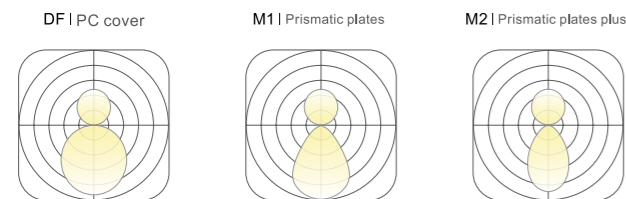

Lens | Belief

COLOURS: choose from three color libraries

Acoustic Click to library: HL-04, HL-05, HL-06

Texture Click to library: TE-03, TE-04, TE-05

Profile Click to library: Silver, Black, White

BASIC PARAMETER

Lighting direction	UP&Down , Down
Installation	Pendant , Ceiling , Recessed , Wall mounted
Beam angle	PC:105° , M1:72° , M2:70°
Light efficiency	100lm/W
Optic	DF , M1 , M2
CCT	2400~6500K , RGB , RGBW
DIMMING	Non , Dali , Push , Triac , 0-10V , Remote , Tunable
Input voltage	200-240V , 100-277V
CRI	>80 , >90 , >95
Warranty	5 Years
Certification	CB CE RoHS DALI DIMMER FREE

LAMPS PARAMETER

a(mm)	Length(mm)	Power (w)	Luminous (lm)
50	900	50	5000
50	1032	60	6000
50	1116	70	7000

*Lumens @ 4000K , CRI>80 , PC , Down lighting

Lens | Faith

COLOURS: choose from three color libraries

Acoustic Click to library: HL-04, HL-05, HL-06

Texture Click to library: TE-03, TE-04, TE-05

Profile Click to library: Silver, Black, White

BASIC PARAMETER

Lighting direction	UP&Down , Down
Installation	Pendant , Ceiling , Recessed , Wall mounted
Beam angle	PC:105° , M1:72° , M2:70°
Light efficiency	100lm/W
Optic	DF , M1 , M2
CCT	2400~6500K , RGB , RGBW
DIMMING	Non , Dali , Push , Triac , 0-10V , Remote , Tunable
Input voltage	200-240V , 100-277V
CRI	>80 , >90 , >95
Warranty	5 Years
Certification	CB CE RoHS DALI DIMMER FREE

LAMPS PARAMETER

a(mm)	Length(mm)	Width(mm)	Power (w)	Luminous (lm)
50	1350	450	60	6000
50	1600	600	74	7400
50	2100	900	92	9200
50	2400	1000	110	11000
50	2800	1200	128	12800

*Lumens @ 4000K , CRI>80 , PC , Down lighting