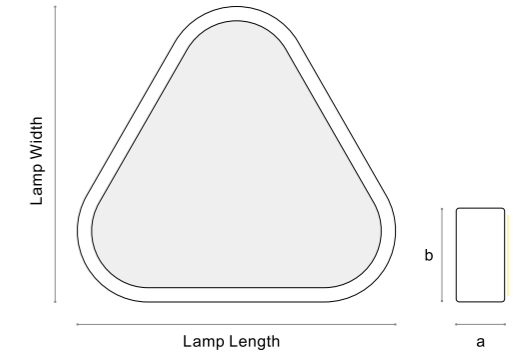

Decoration | Galaxy

COLOURS: choose from three color libraries

Acoustic Click to library: HL-04, HL-05, HL-06

Texture Click to library: TE-03, TE-04, TE-05

Profile Click to library: Silver, Black, White

BASIC PARAMETER

Lighting direction	Inner
Installation	Pendant , Ceiling , Recessed , Wall mounted
Beam angle	PC:105° , M1:72° , M2:70°
Light efficiency	40~80lm/W
Lamp hight	40/50/55/60/100mm
Optic	DF , M1 , M2
CCT	2400~6500K , RGB , RGBW
DIMMING	Non , Dali , Push , Triac , 0-10V , Remote , Tunable
Input voltage	200-240V , 100-277V
CRI	>80 , >90 , >95
Warranty	5 Years
Certification	CB CE A RoHS DALI DIMMER FREE

LAMPS PARAMETER

a(mm)	b(mm)	Length(mm)	Width(mm)	Power (w)	Luminous (lm)
25	40	913	858	30	1200
25	40	1213	913	36	1440
25	55	913	858	30	1200
25	55	1213	913	36	1440
31	50	913	858	45	1800
31	50	1213	913	54	2160
37	60	913	858	60	2400
37	60	1213	913	72	2880

*Lumens @ 4000K , CRI>80 , PC