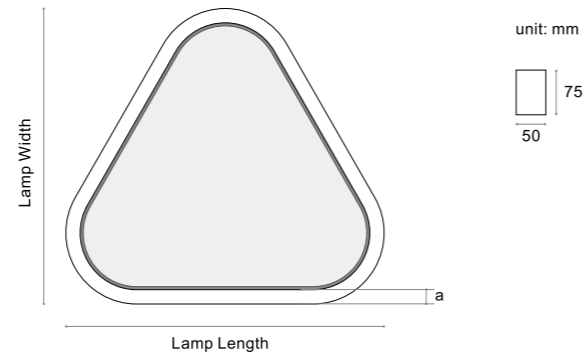

Lens | Galaxy

COLOURS: choose from three color libraries

Acoustic Click to library: HL-04, HL-05, HL-06

Texture Click to library: TE-03, TE-04, TE-05

Profile Click to library: Silver, Black, White

BASIC PARAMETER

Lighting direction	UP&Down , Down
Installation	Pendant , Ceiling , Recessed , Wall mounted
Beam angle	PC:105° , M1:72° , M2:70°
Light efficiency	100lm/W
Optic	DF , M1 , M2
CCT	2400~6500K , RGB , RGBW
DIMMING	Non , Dali , Push , Triac , 0-10V , Remote , Tunable
Input voltage	200-240V , 100-277V
CRI	>80 , >90 , >95
Warranty	5 Years
Certification	CB CE RoHS DALI DIMMER FREE

LAMPS PARAMETER

a(mm)	Length(mm)	Width(mm)	Power (w)	Luminous (lm)
50	600	560	30	3000
50	900	833	40	4000
50	1200	1100	60	6000

*Lumens @ 4000K , CRI>80 , PC , Down lighting