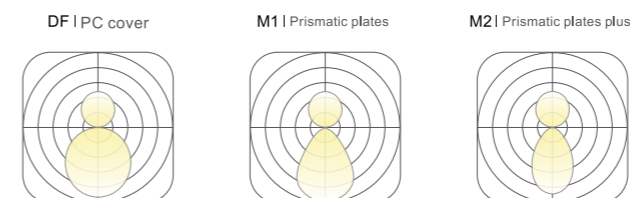

Indirect | L2555

COLOURS: choose from three color libraries

Acoustic Click to library: HL-04, HL-05, HL-06

Texture Click to library: TE-03, TE-04, TE-05

Profile Click to library: Silver, Black, White

BASIC PARAMETER

Lighting direction	Inner , Outer
Installation	Pendant , Ceiling , Wall mounted
Beam angle	PC:105° , M1:72° , M2:70°
Light efficiency	40~80lm/W
Power	10 W/m
Optic	DF , M1 , M2
CCT	2400~6500K , RGB , RGBW
DIMMING	Non , Dali , Push , Triac , 0-10V , Remote , Tunable
Input voltage	200-240V , 100-277V
CRI	>80 , >90 , >95
Warranty	5 Years
Certification	CB CE ENEC RoHS DALI DIMMER FREE

LAMPS PARAMETER

Model	Diameter(mm)	Power (w)	Luminous (lm)
L2555	480	23	900
L2555	640	30	1200
L2555	800	38	1500
L2555	960	45	1800
L2555	1120	53	2100

*Lumens @ 4000K , CRI>80 , PCInner

Indirect | L3150

COLOURS: choose from three color libraries

Acoustic Click to library: HL-04, HL-05, HL-06

Texture Click to library: TE-03, TE-04, TE-05

Profile Click to library: Silver, Black, White

BASIC PARAMETER

Lighting direction	Inner , Outer
Installation	Pendant , Ceiling , Wall mounted
Beam angle	PC:105° , M1:72° , M2:70°
Light efficiency	40~80lm/W
Power	15 W/m
Optic	DF , M1 , M2
CCT	2400~6500K , RGB , RGBW
DIMMING	Non , Dali , Push , Triac , 0-10V , Remote , Tunable
Input voltage	200-240V , 100-277V
CRI	>80 , >90 , >95
Warranty	5 Years
Certification	CB CE ENEC RoHS DALI DIMMER FREE

LAMPS PARAMETER

Model	Diameter(mm)	Power (w)	Luminous (lm)
L3150	480	30	1200
L3150	640	40	1600
L3150	800	50	2000
L3150	960	60	2400
L3150	1120	70	2800

*Lumens @ 4000K , CRI>80 , PCInner