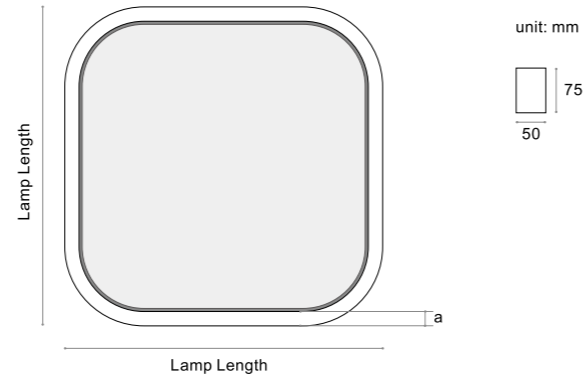

Lens | Belief

COLOURS: choose from three color libraries

Acoustic Click to library: HL-04, HL-05, HL-06

Texture Click to library: TE-03, TE-04, TE-05

Profile Click to library: Silver, Black, White

BASIC PARAMETER

Lighting direction	UP&Down , Down
Installation	Pendant , Ceiling , Recessed , Wall mounted
Beam angle	PC:105° , M1:72° , M2:70°
Light efficiency	100lm/W
Optic	DF , M1 , M2
CCT	2400~6500K , RGB , RGBW
DIMMING	Non , Dali , Push , Triac , 0-10V , Remote , Tunable
Input voltage	200-240V , 100-277V
CRI	>80 , >90 , >95
Warranty	5 Years
Certification	CB CE RoHS DALI DIMMER FREE

LAMPS PARAMETER

a(mm)	Length(mm)	Power (w)	Luminous (lm)
50	900	50	5000
50	1032	60	6000
50	1116	70	7000

*Lumens @ 4000K , CRI>80 , PC , Down lighting