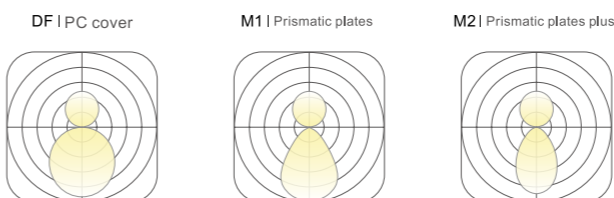

LAMPS PARAMETER

Model	Length(mm)	Power (w)	Luminous (lm)
L42XX	500	5	500
L42XX	600	6	600
L42XX	700	7	700
L42XX	800	8	800
L42XX	900	9	900
L42XX	1000	10	1000
L42XX	1100	11	1100
L42XX	1200	12	1200
L42XX	1300	13	1300
L42XX	1400	14	1400
L42XX	1500	15	1500
L42XX	1600	16	1600
L42XX	1700	17	1700
L42XX	1800	18	1800
L42XX	1900	19	1900
L42XX	2000	20	2000
L42XX	2100	21	2100
L42XX	2200	22	2200
L42XX	2300	23	2300
L42XX	2400	24	2400

*Not included texture shell size , Lumens @ 4000K , CRI>80 , PC , Down lighting