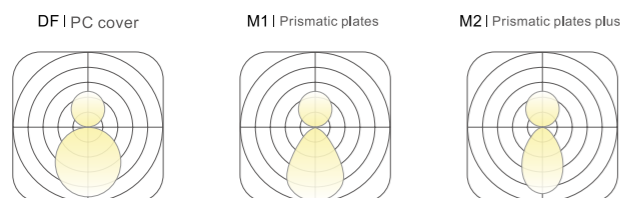

Indirect | L5050

unit: mm

COLOURS: choose from three color libraries

Acoustic Click to library: HL-04, HL-05, HL-06

Texture Click to library: TE-03, TE-04, TE-05

Profile Click to library: Silver, Black, White

BASIC PARAMETER

Lighting direction	Inner&Outer
Installation	Pendant , Ceiling , Wall mounted
Beam angle	PC:105° , M1:72° , M2:70°
Light efficiency	40~80lm/W
Power	30 W/m
Optic	DF , M1 , M2
CCT	2400~6500K , RGB , RGBW
DIMMING	Non , Dali , Push , Triac , 0-10V , Remote , Tunable
Input voltage	200-240V , 100-277V
CRI	>80 , >90 , >95
Warranty	5 Years
Certification	CB CE ENEC RoHS DALI DIMMER FREE

LAMPS PARAMETER

Model	Diameter(mm)	Power (w)	Luminous (lm)
L5050	526	45	1800
L5050	685	60	2400
L5050	846	75	3000
L5050	1003	90	3600
L5050	1162	105	4200

*Lumens @ 4000K , CRI>80 , PC

Indirect | L6060

unit: mm

COLOURS: choose from three color libraries

Acoustic Click to library: HL-04, HL-05, HL-06

Texture Click to library: TE-03, TE-04, TE-05

Profile Click to library: Silver, Black, White

BASIC PARAMETER

Lighting direction	Inner&Outer
Installation	Pendant , Ceiling , Wall mounted
Beam angle	PC:105° , M1:72° , M2:70°
Light efficiency	40~80lm/W
Power	40 W/m
Optic	DF , M1 , M2
CCT	2400~6500K , RGB , RGBW
DIMMING	Non , Dali , Push , Triac , 0-10V , Remote , Tunable
Input voltage	200-240V , 100-277V
CRI	>80 , >90 , >95
Warranty	5 Years
Certification	CB CE ENEC RoHS DALI DIMMER FREE

LAMPS PARAMETER

Model	Diameter(mm)	Power (w)	Luminous (lm)
L6060	536	64	2560
L6060	695	84	3360
L6060	856	108	4320
L6060	1013	128	5120
L6060	1172	148	5920

*Lumens @ 4000K , CRI>80 , PC