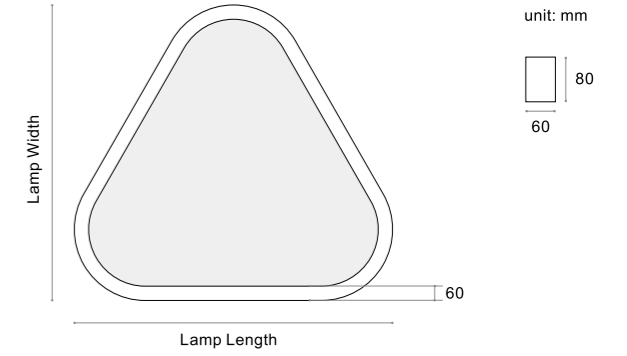

L6080 | Galaxy