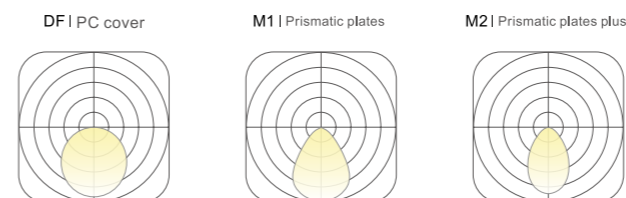

L6080 | Hexagon

COLOURS: choose from three color libraries

Acoustic Click to library: HL-04, HL-05, HL-06

Texture Click to library: TE-03, TE-04, TE-05

Profile Click to library: Silver, Black, White

BASIC PARAMETER

Lighting direction	Down&Inner , UP&Down
Installation	Pendant , Ceiling , Recessed , Wall mounted
Beam angle	PC:105° , M1:72° , M2:70°
Light efficiency	60~80lm/W
Profile	W60mm*H80mm
Power	20 W/m
Optic	DF , M1 , M2
CCT	2400~6500K , RGB , RGBW
DIMMING	Non , Dali , Push , Triac , 0-10V , Remote , Tunable
Input voltage	200-240V , 100-277V
CRI	>80 , >90 , >95
Warranty	5 Years
Certification	CB CE RoHS DALI FREE

LAMPS PARAMETER

Model	Length(mm)	Width(mm)	Power (w)	Luminous (lm)
L6080	600	519	25+6	1860
L6080	750	649	30+7.5	2250
L6080	900	779	30+7.5	2250
L6080	1050	909	45+11	3360
L6080	1200	1039	60+15	4500

*Lumens @ 4000K , CRI>80 , PCDown&Inner

L6080 | Rhombus

COLOURS: choose from three color libraries

Acoustic Click to library: HL-04, HL-05, HL-06

Texture Click to library: TE-03, TE-04, TE-05

Profile Click to library: Silver, Black, White

BASIC PARAMETER

Lighting direction	Down&Inner , UP&Down
Installation	Pendant , Ceiling , Recessed , Wall mounted
Beam angle	PC:105° , M1:72° , M2:70°
Light efficiency	60~80lm/W
Profile	W60mm*H80mm
Power	20 W/m
Optic	DF , M1 , M2
CCT	2400~6500K , RGB , RGBW
DIMMING	Non , Dali , Push , Triac , 0-10V , Remote , Tunable
Input voltage	200-240V , 100-277V
CRI	>80 , >90 , >95
Warranty	5 Years
Certification	CB CE RoHS DALI FREE

LAMPS PARAMETER

Model	Length(mm)	Width(mm)	Power (w)	Luminous (lm)
L6080	848	489	30+7.5	2250
L6080	1200	692	50+12.5	3750

*Lumens @ 4000K , CRI>80 , PCDown&Inner