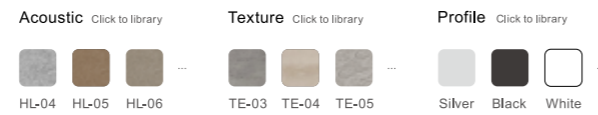

COLOURS: choose from three color libraries