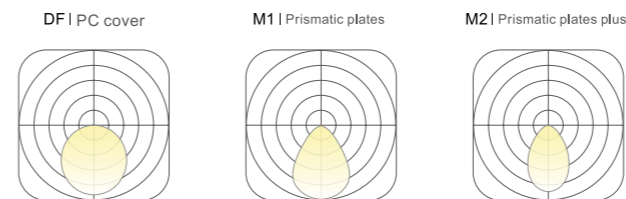

BASIC PARAMETER

Lighting direction	Down&Inner, UP&Down
Installation	Pendant, Ceiling, Recessed, Wall mounted
Beam angle	PC:105°, M1:72°, M2:70°
Light efficiency	60~80lm/W
Profile	W60mm*H80mm
Power	20 W/m
Optic	DF, M1, M2
CCT	2400~6500K, RGB, RGBW
DIMMING	Non, Dali, Push, Triac, 0-10V, Remote, Tunable
Input voltage	200-240V, 100-277V
CRI	>80, >90, >95
Warranty	5 Years
Certification	CB CE RoHS DALI FREE