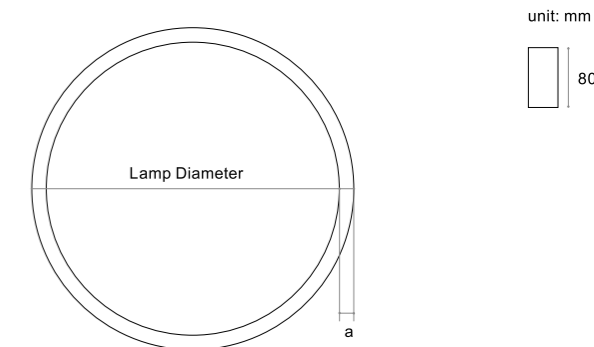

LXX80 | Circle

COLOURS: choose from three color libraries

Acoustic Click to library: HL-04, HL-05, HL-06

Texture Click to library: TE-03, TE-04, TE-05

Profile Click to library: Silver, Black, White

BASIC PARAMETER

Lighting direction	Up&Down , Down
Installation	Pendant , Ceiling , Recessed , Wall mounted
Beam angle	PC:105° , M1:72° , M2:70°
Light efficiency	100lm/W
Profile	H80mm
Optic	DF , M1 , M2
CCT	2400~6500K , RGB , RGBW
DIMMING	Non , Dali , Push , Triac , 0-10V , Remote , Tunable
Input voltage	200-240V , 100-277V
CRI	>80 , >90 , >95
Warranty	5 Years
Certification	CB CE ENEC RoHS DALI DIMMER FREE

LAMPS PARAMETER

a(mm)	Diameter(mm)	Power (w)	Luminous (lm)
40	450	10	1000
40	600	15	1500
40	740	20	2000
40	900	25	2500
40	1000	30	3000
40	1200	35	3500
60	450	20	2000
60	660	30	3000
60	900	40	4000
60	1060	50	5000
60	1200	60	6000
80	680	30	3000
80	900	50	5000
80	1200	80	8000

*Lumens @ 4000K , CRI>80 , PC , Down lighting