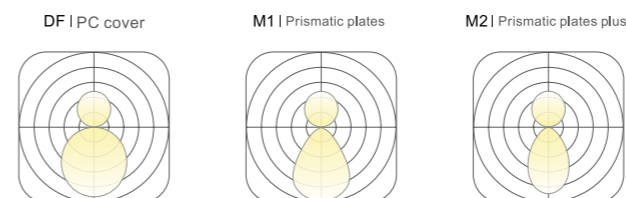

L64120 | Circle

COLOURS: choose from three color libraries

Acoustic Click to library: HL-04, HL-05, HL-06

Texture Click to library: TE-03, TE-04, TE-05

Profile Click to library: Silver, Black, White

BASIC PARAMETER

Lighting direction	Up&Down , Down
Installation	Pendant , Ceiling , Wall mounted
Beam angle	PC:105° , M1:72° , M2:70°
Light efficiency	100lm/W
Profile	W64mm*H120mm
Power	20 W/m
Optic	DF , M1 , M2
CCT	2400~6500K , RGB , RGBW
DIMMING	Non , Dali , Push , Triac , 0-10V , Remote , Tunable
Input voltage	200-240V , 100-277V
CRI	>80 , >90 , >95
Warranty	5 Years
Certification	CB CE ENEC RoHS DALI DIMMER FREE

LAMPS PARAMETER

Model	Diameter(mm)	Power (w)	Luminous (lm)
L64120	454	20	2000
L64120	664	30	3000
L64120	904	40	4000
L64120	1064	50	5000
L64120	1200	60	6000

*Not included texture shell size , Lumens @ 4000K , CRI>80 , PC , Down lighting

LXX80 | Circle

COLOURS: choose from three color libraries

Acoustic Click to library: HL-04, HL-05, HL-06

Texture Click to library: TE-03, TE-04, TE-05

Profile Click to library: Silver, Black, White

BASIC PARAMETER

Lighting direction	Up&Down , Down
Installation	Pendant , Ceiling , Recessed , Wall mounted
Beam angle	PC:105° , M1:72° , M2:70°
Light efficiency	100lm/W
Profile	H80mm
Optic	DF , M1 , M2
CCT	2400~6500K , RGB , RGBW
DIMMING	Non , Dali , Push , Triac , 0-10V , Remote , Tunable
Input voltage	200-240V , 100-277V
CRI	>80 , >90 , >95
Warranty	5 Years
Certification	CB CE ENEC RoHS DALI DIMMER FREE

LAMPS PARAMETER

a(mm)	Diameter(mm)	Power (w)	Luminous (lm)
40	450	10	1000
40	600	15	1500
40	740	20	2000
40	900	25	2500
40	1000	30	3000
40	1200	35	3500
60	450	20	2000
60	660	30	3000
60	900	40	4000
60	1060	50	5000
60	1200	60	6000
80	680	30	3000
80	900	50	5000
80	1200	80	8000

*Lumens @ 4000K , CRI>80 , PC , Down lighting