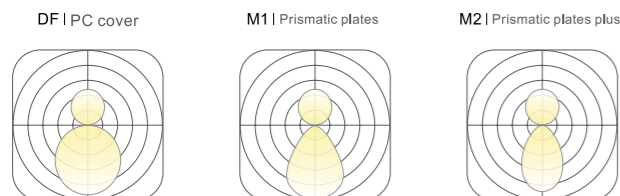

Lens | Galaxy

COLOURS: choose from three color libraries

Acoustic Click to library: HL-04, HL-05, HL-06

Texture Click to library: TE-03, TE-04, TE-05

Profile Click to library: Silver, Black, White

BASIC PARAMETER

Lighting direction	UP&Down , Down
Installation	Pendant , Ceiling , Recessed , Wall mounted
Beam angle	PC:105° , M1:72° , M2:70°
Light efficiency	100lm/W
Optic	DF , M1 , M2
CCT	2400~6500K , RGB , RGBW
DIMMING	Non , Dali , Push , Triac , 0-10V , Remote , Tunable
Input voltage	200-240V , 100-277V
CRI	>80 , >90 , >95
Warranty	5 Years
Certification	CB CE RoHS DALI DIMMER FREE

LAMPS PARAMETER

a(mm)	Length(mm)	Width(mm)	Power (w)	Luminous (lm)
50	600	560	30	3000
50	900	833	40	4000
50	1200	1100	60	6000

*Lumens @ 4000K , CRI>80 , PC , Down lighting

Lens | Quadrate

COLOURS: choose from three color libraries

Acoustic Click to library: HL-04, HL-05, HL-06

Texture Click to library: TE-03, TE-04, TE-05

Profile Click to library: Silver, Black, White

BASIC PARAMETER

Lighting direction	UP&Down , Down
Installation	Pendant , Ceiling , Recessed , Wall mounted
Beam angle	PC:105° , M1:72° , M2:70°
Light efficiency	100lm/W
Optic	DF , M1 , M2
CCT	2400~6500K , RGB , RGBW
DIMMING	Non , Dali , Push , Triac , 0-10V , Remote , Tunable
Input voltage	200-240V , 100-277V
CRI	>80 , >90 , >95
Warranty	5 Years
Certification	CB CE RoHS DALI DIMMER FREE

LAMPS PARAMETER

a(mm)	Length(mm)	Power (w)	Luminous (lm)
50	600	40	4000
50	816	55	5500
50	900	60	6000
50	1116	70	7000
50	1200	80	8000

*Lumens @ 4000K , CRI>80 , PC , Down lighting