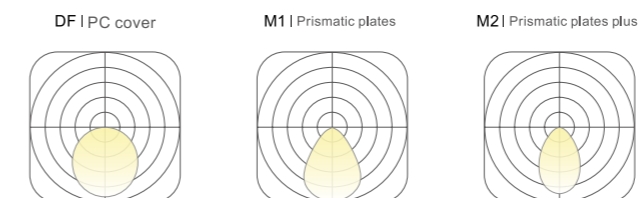

Gemini | Wrapped

COLOURS: choose from three color libraries

Acoustic [Click to library](#)   Texture [Click to library](#)   Profile [Click to library](#)

HL-04 HL-05 HL-06   TE-03 TE-04 TE-05   Silver Black White

BASIC PARAMETER

Lighting direction	Down
Installation	Pendant , Ceiling , Wall mounted
Beam angle	PC:105° , M1:72° , M2:70°
Light efficiency	100lm/W
Lamp hight	60-200mm
Optic	DF , M1 , M2
CCT	2400~6500K , RGB , RGBW
DIMMING	Non , Dali , Push , Triac , 0-10V , Remote , Tunable
Input voltage	200-240V , 100-277V
CRI	>80 , >90 , >95
Warranty	5 Years
Certification	CB CE ENEC RoHS DALI DIMMER FREE

LAMPS PARAMETER

Length(mm)	Width(mm)	Power (w)	Luminous (lm)
800	450	50	5000
1200	700	120	12000

*Not included texture shell size , Lumens @ 4000K , CRI>80 , PC

Cancer | Wrapped

COLOURS: choose from three color libraries

Acoustic [Click to library](#)   Texture [Click to library](#)   Profile [Click to library](#)

HL-04 HL-05 HL-06   TE-03 TE-04 TE-05   Silver Black White

BASIC PARAMETER

Lighting direction	Down
Installation	Pendant , Ceiling , Wall mounted
Beam angle	PC:105° , M1:72° , M2:70°
Light efficiency	100lm/W
Lamp hight	60-200mm
Optic	DF , M1 , M2
CCT	2400~6500K , RGB , RGBW
DIMMING	Non , Dali , Push , Triac , 0-10V , Remote , Tunable
Input voltage	200-240V , 100-277V
CRI	>80 , >90 , >95
Warranty	5 Years
Certification	CB CE ENEC RoHS DALI DIMMER FREE

LAMPS PARAMETER

Length(mm)	Width(mm)	Power (w)	Luminous (lm)
784	440	45	4500
824	480	55	5500
974	574	75	7500
1084	624	90	9000
1124	664	100	10000
1200	740	120	12000

*Not included texture shell size , Lumens @ 4000K , CRI>80 , PC