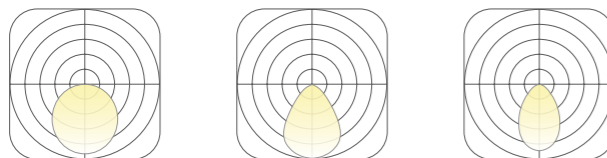

## LAMPS PARAMETER

Length(mm)	Width(mm)	Power (w)	Luminous (lm)
600	229	16	1600
737	290	25	2500
900	406	45	4500
1044	447	55	5500

\*Not included texture shell size , Lumens @ 4000K , CRI>80 , PC

DF | PC cover M1 | Prismatic plates M2 | Prismatic plates plus