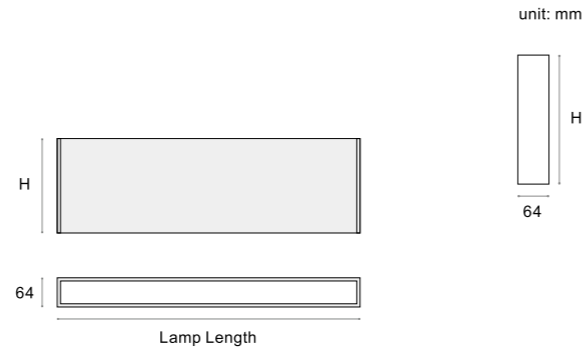

L64XX

COLOURS: choose from three color libraries

Acoustic [Click to library](#)   **Texture** [Click to library](#)   **Profile** [Click to library](#)

HL-04 HL-05 HL-06   TE-03 TE-04 TE-05   Silver Black White

BASIC PARAMETER

Lighting direction	Up&Down , Down
Installation	Pendant , Ceiling , Wall mounted
Beam angle	PC:105° , M1:72° , M2:70°
Light efficiency	100lm/W
Lamp hight	200-600mm
Power	20 W/m
Optic	DF , M1 , M2
CCT	2400~6500K , RGB , RGBW
DIMMING	Non , Dali , Push , Triac , 0-10V , Remote , Tunable
Input voltage	200-240V , 100-277V
CRI	>80 , >90 , >95
Warranty	5 Years
Certification