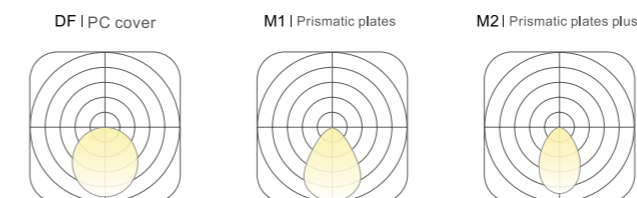

Leo | Wrapped

COLOURS: choose from three color libraries

Acoustic Click to library: HL-04, HL-05, HL-06

Texture Click to library: TE-03, TE-04, TE-05

Profile Click to library: Silver, Black, White

BASIC PARAMETER

Lighting direction	Down
Installation	Pendant , Ceiling , Wall mounted
Beam angle	PC:105° , M1:72° , M2:70°
Light efficiency	100lm/W
Lamp hight	60-200mm
Optic	DF , M1 , M2
CCT	2400~6500K , RGB , RGBW
DIMMING	Non , Dali , Push , Triac , 0-10V , Remote , Tunable
Input voltage	200-240V , 100-277V
CRI	>80 , >90 , >95
Warranty	5 Years
Certification	CB CE E RoHS DALI DIMMER FREE

LAMPS PARAMETER

Length(mm)	Width(mm)	Power (w)	Luminous (lm)
466	404	25	2500
616	534	40	4000
812	703	75	7500
916	793	90	9000
1066	923	120	12000
1200	1039	160	16000

*Not included texture shell size , Lumens @ 4000K , CRI>80 , PC

Vrigo | Wrapped

COLOURS: choose from three color libraries

Acoustic Click to library: HL-04, HL-05, HL-06

Texture Click to library: TE-03, TE-04, TE-05

Profile Click to library: Silver, Black, White

BASIC PARAMETER

Lighting direction	Down
Installation	Pendant , Ceiling , Wall mounted
Beam angle	PC:105° , M1:72° , M2:70°
Light efficiency	100lm/W
Lamp hight	60-200mm
Optic	DF , M1 , M2
CCT	2400~6500K , RGB , RGBW
DIMMING	Non , Dali , Push , Triac , 0-10V , Remote , Tunable
Input voltage	200-240V , 100-277V
CRI	>80 , >90 , >95
Warranty	5 Years
Certification	CB CE E RoHS DALI DIMMER FREE

LAMPS PARAMETER

Length(mm)	Power (w)	Luminous (lm)
480	40	4000
520	50	5000
600	60	6000
900	140	14000
1200	250	25000

*Not included texture shell size , Lumens @ 4000K , CRI>80 , PC