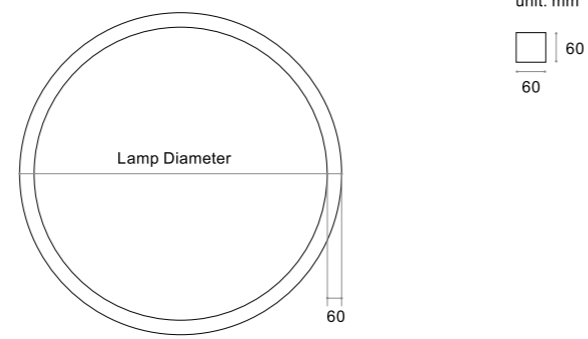

L6060-3D

COLOURS: choose from three color libraries

Acoustic Click to library: HL-04, HL-05, HL-06

Texture Click to library: TE-03, TE-04, TE-05

Profile Click to library: Silver, Black, White

BASIC PARAMETER

Lighting direction	UP&Down , Down
Installation	Pendant , Ceiling , Recessed , Wall mounted
Beam angle	PC:105° , M1:72° , M2:70°
Light efficiency	100lm/W
Profile	W60mm*H60mm
Power	20 W/m
Optic	DF , M1 , M2
CCT	2400~6500K , RGB , RGBW
DIMMING	Non , Dali , Push , Triac , 0-10V , Remote , Tunable
Input voltage	200-240V , 100-277V
CRI	>80 , >90 , >95
Warranty	5 Years
Certification	CB CE RoHS DALI DIMMER FREE

LAMPS PARAMETER

Model	Diameter(mm)	Power (w)	Luminous (lm)
L6060	450	20	2000
L6060	660	30	3000
L6060	900	40	4000
L6060	1060	50	5000
L6060	1200	60	6000

*Lumens @ 4000K , CRI>80 , PC , Down lighting

Circular corners