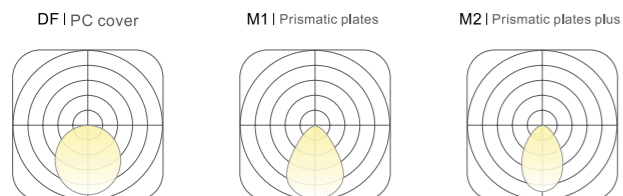

Leo | Hat

COLOURS: choose from three color libraries

BASIC PARAMETER

Lighting direction	Down
Installation	Pendant , Ceiling , Recessed , Wall mounted
Beam angle	PC:105° , M1:72° , M2:70°
Light efficiency	100lm/W
Lamp hight	60-200mm
Optic	DF , M1 , M2
CCT	2400~6500K , RGB , RGBW
DIMMING	Non , Dali , Push , Triac , 0-10V , Remote , Tunable
Input voltage	200-240V , 100-277V
CRI	>80 , >90 , >95
Warranty	5 Years
Certification	

LAMPS PARAMETER

Length(mm)	Width(mm)	Power (w)	Luminous (lm)
466	404	25	2500
616	534	40	4000
812	703	75	7500
916	793	90	9000
1066	923	120	12000

*Not included texture shell size , Lumens @ 4000K , CRI>80 , PC

Vrigo | Hat

COLOURS: choose from three color libraries

BASIC PARAMETER

Lighting direction	Down
Installation	Pendant , Ceiling , Recessed , Wall mounted
Beam angle	PC:105° , M1:72° , M2:70°
Light efficiency	100lm/W
Lamp hight	60-200mm
Optic	DF , M1 , M2
CCT	2400~6500K , RGB , RGBW
DIMMING	Non , Dali , Push , Triac , 0-10V , Remote , Tunable
Input voltage	200-240V , 100-277V
CRI	>80 , >90 , >95
Warranty	5 Years
Certification	

LAMPS PARAMETER

Length(mm)	Power (w)	Luminous (lm)
480	40	4000
520	50	5000
600	60	6000
900	140	14000

*Not included texture shell size , Lumens @ 4000K , CRI>80 , PC