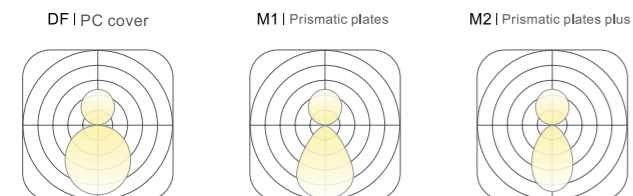

Lens | Circle

COLOURS: choose from three color libraries

Acoustic [Click to library](#)   **Texture** [Click to library](#)   **Profile** [Click to library](#)

HL-04 HL-05 HL-06   TE-03 TE-04 TE-05   Silver Black White

BASIC PARAMETER

Lighting direction	UP&Down , Down
Installation	Pendant , Ceiling , Recessed , Wall mounted
Beam angle	PC:105° , M1:72° , M2:70°
Light efficiency	100lm/W
Optic	DF , M1 , M2
CCT	2400~6500K , RGB , RGBW
DIMMING	Non , Dali , Push , Triac , 0-10V , Remote , Tunable
Input voltage	200-240V , 100-277V
CRI	>80 , >90 , >95
Warranty	5 Years
Certification	

LAMPS PARAMETER

a(mm)	Diameter(mm)	Power (w)	Luminous (lm)
50	450	20	2000
50	600	30	3000
50	900	40	4000
50	1000	50	5000
50	1200	60	6000

*Lumens @ 4000K , CRI>80 , PC , Down lighting

Lens | Triangle

COLOURS: choose from three color libraries

Acoustic [Click to library](#)   **Texture** [Click to library](#)   **Profile** [Click to library](#)

HL-04 HL-05 HL-06   TE-03 TE-04 TE-05   Silver Black White

BASIC PARAMETER

Lighting direction	UP&Down , Down
Installation	Pendant , Ceiling , Recessed , Wall mounted
Beam angle	PC:105° , M1:72° , M2:70°
Light efficiency	100lm/W
Optic	DF , M1 , M2
CCT	2400~6500K , RGB , RGBW
DIMMING	Non , Dali , Push , Triac , 0-10V , Remote , Tunable
Input voltage	200-240V , 100-277V
CRI	>80 , >90 , >95
Warranty	5 Years
Certification	

LAMPS PARAMETER

a(mm)	Length(mm)	Width(mm)	Power (w)	Luminous (lm)
50	600	520	30	3000
50	900	779	50	5000
50	1200	1039	60	6000

*Lumens @ 4000K , CRI>80 , PC , Down lighting