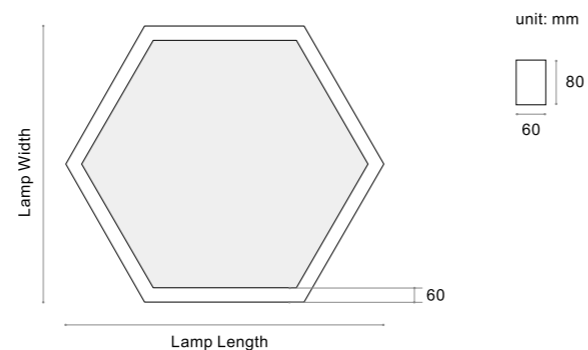

L6080 | Hexagon

COLOURS: choose from three color libraries

Acoustic Click to library: HL-04, HL-05, HL-06

Texture Click to library: TE-03, TE-04, TE-05

Profile Click to library: Silver, Black, White

BASIC PARAMETER

Lighting direction	Down&Inner , UP&Down
Installation	Pendant , Ceiling , Recessed , Wall mounted
Beam angle	PC:105° , M1:72° , M2:70°
Light efficiency	60~80lm/W
Profile	W60mm*H80mm
Power	20 W/m
Optic	DF , M1 , M2
CCT	2400~6500K , RGB , RGBW
DIMMING	Non , Dali , Push , Triac , 0-10V , Remote , Tunable
Input voltage	200-240V , 100-277V
CRI	>80 , >90 , >95
Warranty	5 Years
Certification	CB CE RoHS DALI FREE

LAMPS PARAMETER

Model	Length(mm)	Width(mm)	Power (w)	Luminous (lm)
L6080	600	519	25+6	1860
L6080	750	649	30+7.5	2250
L6080	900	779	30+7.5	2250
L6080	1050	909	45+11	3360
L6080	1200	1039	60+15	4500

*Lumens @ 4000K , CRI>80 , PCDown&Inner