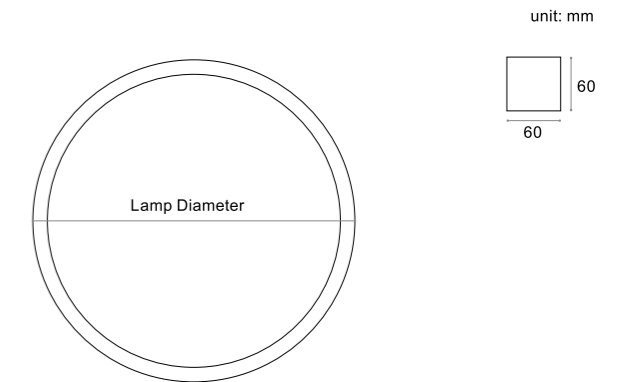

Indirect | L6060

unit: mm

COLOURS: choose from three color libraries

Acoustic Click to library: HL-04, HL-05, HL-06

Texture Click to library: TE-03, TE-04, TE-05

Profile Click to library: Silver, Black, White

BASIC PARAMETER

Lighting direction	Inner&Outer
Installation	Pendant , Ceiling , Wall mounted
Beam angle	PC:105° , M1:72° , M2:70°
Light efficiency	40~80lm/W
Power	40 W/m
Optic	DF , M1 , M2
CCT	2400~6500K , RGB , RGBW
DIMMING	Non , Dali , Push , Triac , 0-10V , Remote , Tunable
Input voltage	200-240V , 100-277V
CRI	>80 , >90 , >95
Warranty	5 Years
Certification	CB CE ENEC RoHS DALI DIMMER FREE

LAMPS PARAMETER

Model	Diameter(mm)	Power (w)	Luminous (lm)
L6060	536	64	2560
L6060	695	84	3360
L6060	856	108	4320
L6060	1013	128	5120
L6060	1172	148	5920

*Lumens @ 4000K , CRI>80 , PC