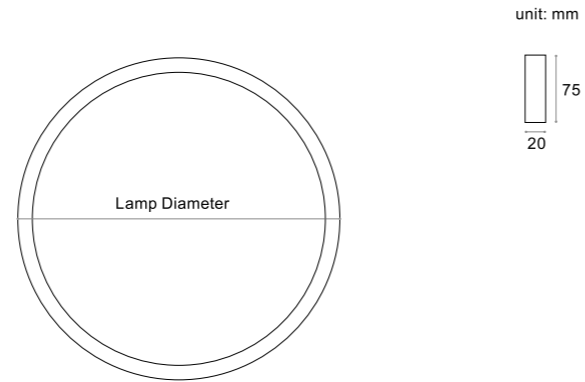

Indirect | L2075

COLOURS: choose from three color libraries

Acoustic Click to library: HL-04, HL-05, HL-06

Texture Click to library: TE-03, TE-04, TE-05

Profile Click to library: Silver, Black, White

BASIC PARAMETER

Lighting direction	Inner , Outer
Installation	Pendant , Ceiling , Wall mounted
Beam angle	PC:105° , M1:72° , M2:70°
Light efficiency	40~80lm/W
Power	20 W/m
Optic	DF , M1 , M2
CCT	2400~6500K , RGB , RGBW
DIMMING	Non , Dali , Push , Triac , 0-10V , Remote , Tunable
Input voltage	200-240V , 100-277V
CRI	>80 , >90 , >95
Warranty	5 Years
Certification	CB CE ENEC RoHS DALI DIMMER FREE

LAMPS PARAMETER

Model	Diameter(mm)	Power (w)	Luminous (lm)
L2075	480	38	1520
L2075	640	50	2000
L2075	800	63	2500
L2075	960	75	3000
L2075	1120	88	3500

*Lumens @ 4000K , CRI>80 , PCInner