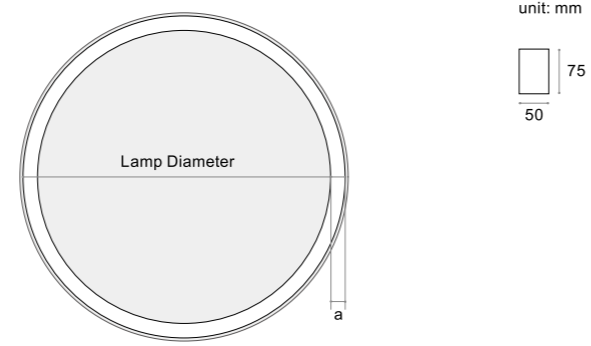

Lens | Circle

COLOURS: choose from three color libraries

Acoustic [Click to library](#)   **Texture** [Click to library](#)   **Profile** [Click to library](#)

HL-04 HL-05 HL-06   TE-03 TE-04 TE-05   Silver Black White

BASIC PARAMETER

Lighting direction	UP&Down , Down
Installation	Pendant , Ceiling , Recessed , Wall mounted
Beam angle	PC:105° , M1:72° , M2:70°
Light efficiency	100lm/W
Optic	DF , M1 , M2
CCT	2400~6500K , RGB , RGBW
DIMMING	Non , Dali , Push , Triac , 0-10V , Remote , Tunable
Input voltage	200-240V , 100-277V
CRI	>80 , >90 , >95
Warranty	5 Years
Certification	

LAMPS PARAMETER

a(mm)	Diameter(mm)	Power (w)	Luminous (lm)
50	450	20	2000
50	600	30	3000
50	900	40	4000
50	1000	50	5000
50	1200	60	6000

*Lumens @ 4000K , CRI>80 , PC , Down lighting