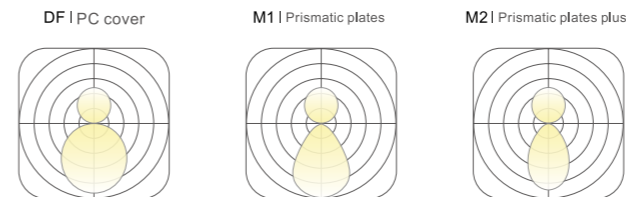

Indirect | L3760

COLOURS: choose from three color libraries

Acoustic Click to library: HL-04, HL-05, HL-06

Texture Click to library: TE-03, TE-04, TE-05

Profile Click to library: Silver, Black, White

BASIC PARAMETER

Lighting direction	Inner , Outer
Installation	Pendant , Ceiling , Wall mounted
Beam angle	PC:105° , M1:72° , M2:70°
Light efficiency	40~80lm/W
Power	20 W/m
Optic	DF , M1 , M2
CCT	2400~6500K , RGB , RGBW
DIMMING	Non , Dali , Push , Triac , 0-10V , Remote , Tunable
Input voltage	200-240V , 100-277V
CRI	>80 , >90 , >95
Warranty	5 Years
Certification	CB CE A RoHS DALI DIMMER FREE

LAMPS PARAMETER

Model	Diameter(mm)	Power (w)	Luminous (lm)
L3760	480	38	1520
L3760	640	50	2000
L3760	800	63	2500
L3760	960	75	3000
L3760	1120	88	3500

*Lumens @ 4000K , CRI>80 , PCInner

Indirect | L3760 V2.0

COLOURS: choose from three color libraries

Acoustic Click to library: HL-04, HL-05, HL-06

Texture Click to library: TE-03, TE-04, TE-05

Profile Click to library: Silver, Black, White

BASIC PARAMETER

Lighting direction	Inner , Outer
Installation	Pendant , Ceiling , Wall mounted
Beam angle	PC:105° , M1:72° , M2:70°
Light efficiency	40~80lm/W
Power	20 W/m
Optic	DF , M1 , M2
CCT	2400~6500K , RGB , RGBW
DIMMING	Non , Dali , Push , Triac , 0-10V , Remote , Tunable
Input voltage	200-240V , 100-277V
CRI	>80 , >90 , >95
Warranty	5 Years
Certification	CB CE A RoHS DALI DIMMER FREE

LAMPS PARAMETER

Model	Diameter(mm)	Power (w)	Luminous (lm)
L3760	480	38	1520
L3760	640	50	2000
L3760	800	63	2500
L3760	960	75	3000
L3760	1120	88	3500

*Lumens @ 4000K , CRI>80 , PCInner