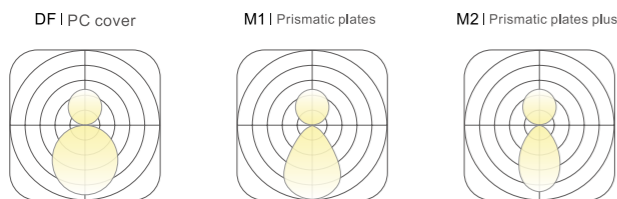

## BASIC PARAMETER

Lighting direction	Up&Down , Down
Installation	Pendant , Ceiling , Wall mounted
Beam angle	PC:105° , M1:72° , M2:70°
Light efficiency	100lm/W
Lamp hight	200-600mm
Power	20 W/m
Optic	DF , M1 , M2
CCT	2400~6500K , RGB , RGBW
DIMMING	Non , Dali , Push , Triac , 0-10V , Remote , Tunable
Input voltage	200-240V , 100-277V
CRI	>80 , >90 , >95
Warranty	5 Years
Certification	