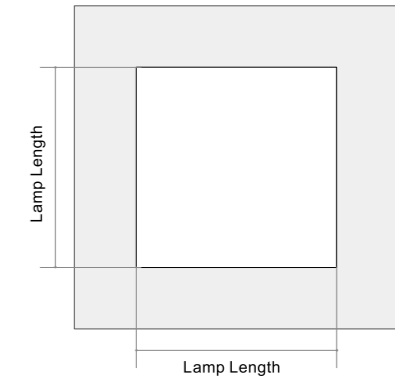

Vrigo | Hat

COLOURS: choose from three color libraries

BASIC PARAMETER

Lighting direction	Down
Installation	Pendant , Ceiling , Recessed , Wall mounted
Beam angle	PC:105° , M1:72° , M2:70°
Light efficiency	100lm/W
Lamp hight	60-200mm
Optic	DF , M1 , M2
CCT	2400~6500K , RGB , RGBW
DIMMING	Non , Dali , Push , Triac , 0-10V , Remote , Tunable
Input voltage	200-240V , 100-277V
CRI	>80 , >90 , >95
Warranty	5 Years
Certification	

LAMPS PARAMETER

Length(mm)	Power (w)	Luminous (lm)
480	40	4000
520	50	5000
600	60	6000
900	140	14000

*Not included texture shell size , Lumens @ 4000K , CRI>80 , PC