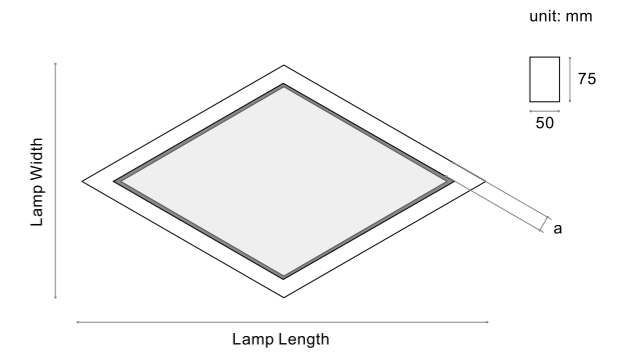

Lens | Rhombus

COLOURS: choose from three color libraries

Acoustic Click to library: HL-04, HL-05, HL-06

Texture Click to library: TE-03, TE-04, TE-05

Profile Click to library: Silver, Black, White

BASIC PARAMETER

Lighting direction	UP&Down , Down
Installation	Pendant , Ceiling , Recessed , Wall mounted
Beam angle	PC:105° , M1:72° , M2:70°
Light efficiency	100lm/W
Optic	DF , M1 , M2
CCT	2400~6500K , RGB , RGBW
DIMMING	Non , Dali , Push , Triac , 0-10V , Remote , Tunable
Input voltage	200-240V , 100-277V
CRI	>80 , >90 , >95
Warranty	5 Years
Certification	CB CE RoHS DALI DIMMER FREE

LAMPS PARAMETER

a(mm)	Length(mm)	Width(mm)	Power (w)	Luminous (lm)
50	849	489	30	3000
50	1200	396	50	5000

*Lumens @ 4000K , CRI>80 , PC , Down lighting