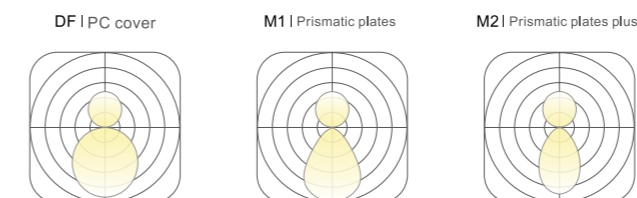

Indirect | L5050

unit: mm

COLOURS: choose from three color libraries

Acoustic Click to library: HL-04, HL-05, HL-06

Texture Click to library: TE-03, TE-04, TE-05

Profile Click to library: Silver, Black, White

BASIC PARAMETER

Lighting direction	Inner&Outer
Installation	Pendant , Ceiling , Wall mounted
Beam angle	PC:105° , M1:72° , M2:70°
Light efficiency	40~80lm/W
Power	30 W/m
Optic	DF , M1 , M2
CCT	2400~6500K , RGB , RGBW
DIMMING	Non , Dali , Push , Triac , 0-10V , Remote , Tunable
Input voltage	200-240V , 100-277V
CRI	>80 , >90 , >95
Warranty	5 Years
Certification	CB CE ENEC RoHS DALI DIMMER FREE

LAMPS PARAMETER

Model	Diameter(mm)	Power (w)	Luminous (lm)
L5050	526	45	1800
L5050	685	60	2400
L5050	846	75	3000
L5050	1003	90	3600
L5050	1162	105	4200

*Lumens @ 4000K , CRI>80 , PC

Indirect | L6060

unit: mm

COLOURS: choose from three color libraries

Acoustic Click to library: HL-04, HL-05, HL-06

Texture Click to library: TE-03, TE-04, TE-05

Profile Click to library: Silver, Black, White

BASIC PARAMETER

Lighting direction	Inner&Outer
Installation	Pendant , Ceiling , Wall mounted
Beam angle	PC:105° , M1:72° , M2:70°
Light efficiency	40~80lm/W
Power	40 W/m
Optic	DF , M1 , M2
CCT	2400~6500K , RGB , RGBW
DIMMING	Non , Dali , Push , Triac , 0-10V , Remote , Tunable
Input voltage	200-240V , 100-277V
CRI	>80 , >90 , >95
Warranty	5 Years
Certification	CB CE ENEC RoHS DALI DIMMER FREE

LAMPS PARAMETER

Model	Diameter(mm)	Power (w)	Luminous (lm)
L6060	536	64	2560
L6060	695	84	3360
L6060	856	108	4320
L6060	1013	128	5120
L6060	1172	148	5920

*Lumens @ 4000K , CRI>80 , PC