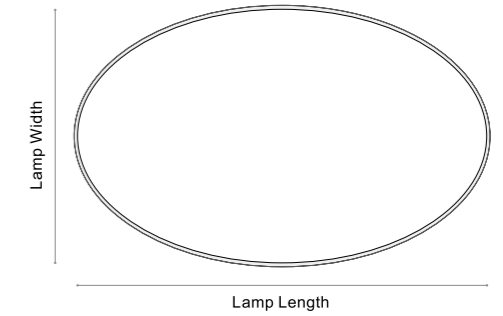

Cancer | Wrapped

COLOURS: choose from three color libraries

Acoustic [Click to library](#)   Texture [Click to library](#)   Profile [Click to library](#)

HL-04 HL-05 HL-06   TE-03 TE-04 TE-05   Silver Black White

BASIC PARAMETER

Lighting direction	Down
Installation	Pendant , Ceiling , Wall mounted
Beam angle	PC:105° , M1:72° , M2:70°
Light efficiency	100lm/W
Lamp hight	60-200mm
Optic	DF , M1 , M2
CCT	2400~6500K , RGB , RGBW
DIMMING	Non , Dali , Push , Triac , 0-10V , Remote , Tunable
Input voltage	200-240V , 100-277V
CRI	>80 , >90 , >95
Warranty	5 Years
Certification	CB CE ENEC RoHS DALI DIMMER FREE

LAMPS PARAMETER

Length(mm)	Width(mm)	Power (w)	Luminous (lm)
784	440	45	4500
824	480	55	5500
974	574	75	7500
1084	624	90	9000
1124	664	100	10000
1200	740	120	12000

*Not included texture shell size , Lumens @ 4000K , CRI>80 , PC