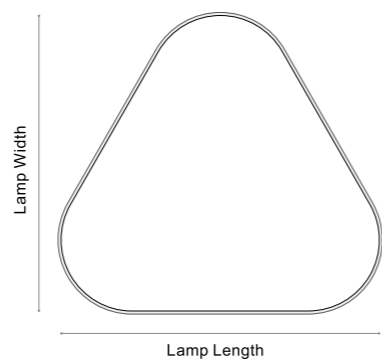

Galaxy | Wrapped