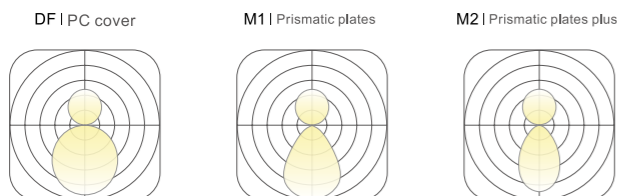

PROFILE

a(mm)	25	35	40	50	60	70	80	90	100	110	120
h(mm)	25	35	40	60	80	100	120	150	200