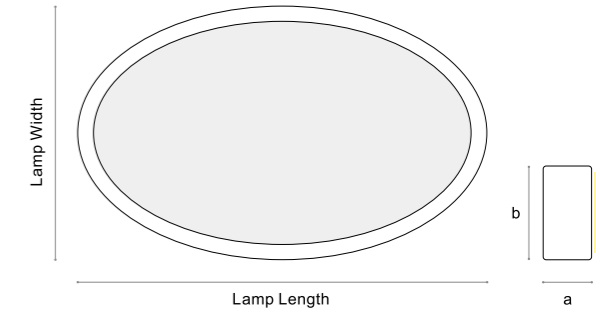

Decoration | Oval

COLOURS: choose from three color libraries

Acoustic Click to library: HL-04, HL-05, HL-06

Texture Click to library: TE-03, TE-04, TE-05

Profile Click to library: Silver, Black, White

BASIC PARAMETER

Lighting direction	Inner
Installation	Pendant , Ceiling , Recessed , Wall mounted
Beam angle	PC:105° , M1:72° , M2:70°
Light efficiency	40~80lm/W
Lamp hight	40/50/55/60/100mm
Optic	DF , M1 , M2
CCT	2400~6500K , RGB , RGBW
DIMMING	Non , Dali , Push , Triac , 0-10V , Remote , Tunable
Input voltage	200-240V , 100-277V
CRI	>80 , >90 , >95
Warranty	5 Years
Certification	CB CE CE RoHS DALI DIMMER FREE

LAMPS PARAMETER

a(mm)	b(mm)	Length(mm)	Width(mm)	Power (w)	Luminous (lm)
25	40	900	556	24	960
25	40	1050	650	28	1120
25	40	1200	748	30	1200
25	55	900	556	24	960
25	55	1050	650	28	1120
25	55	1200	748	30	1200
31	50	900	556	36	1440
31	50	1050	650	42	1680
31	50	1200	748	44	1760
37	60	900	556	48	1920
37	60	1050	650	56	2240
37	60	1200	748	60	2400

*Lumens @ 4000K , CRI>80 , PC