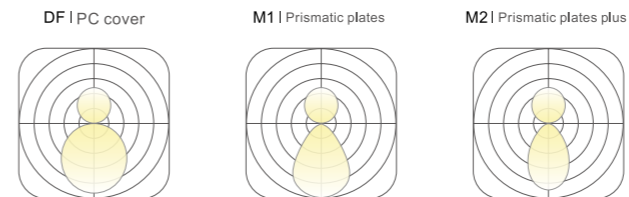

Indirect | L2540

COLOURS: choose from three color libraries

Acoustic Click to library: HL-04, HL-05, HL-06

Texture Click to library: TE-03, TE-04, TE-05

Profile Click to library: Silver, Black, White

BASIC PARAMETER

Lighting direction	Inner , Outer
Installation	Pendant , Ceiling , Wall mounted
Beam angle	PC:105° , M1:72° , M2:70°
Light efficiency	40~80lm/W
Power	10 W/m
Optic	DF , M1 , M2
CCT	2400~6500K , RGB , RGBW
DIMMING	Non , Dali , Push , Triac , 0-10V , Remote , Tunable
Input voltage	200-240V , 100-277V
CRI	>80 , >90 , >95
Warranty	5 Years
Certification	CB CE ENEC RoHS DALI DIMMER FREE

LAMPS PARAMETER

Model	Diameter(mm)	Power (w)	Luminous (lm)
L2540	480	23	900
L2540	640	30	1200
L2540	800	38	1500
L2540	960	45	1800
L2540	1120	53	2100

*Lumens @ 4000K , CRI>80 , PCInner

Indirect | L2540 V2.0

COLOURS: choose from three color libraries

Acoustic Click to library: HL-04, HL-05, HL-06

Texture Click to library: TE-03, TE-04, TE-05

Profile Click to library: Silver, Black, White

BASIC PARAMETER

Lighting direction	Inner , Outer
Installation	Pendant , Ceiling , Wall mounted
Beam angle	PC:105° , M1:72° , M2:70°
Light efficiency	40~80lm/W
Power	10 W/m
Optic	DF , M1 , M2
CCT	2400~6500K , RGB , RGBW
DIMMING	Non , Dali , Push , Triac , 0-10V , Remote , Tunable
Input voltage	200-240V , 100-277V
CRI	>80 , >90 , >95
Warranty	5 Years
Certification	CB CE ENEC RoHS DALI DIMMER FREE

LAMPS PARAMETER

Model	Diameter(mm)	Power (w)	Luminous (lm)
L2540	480	23	900
L2540	640	30	1200
L2540	800	38	1500
L2540	960	45	1800
L2540	1120	53	2100

*Lumens @ 4000K , CRI>80 , PCInner