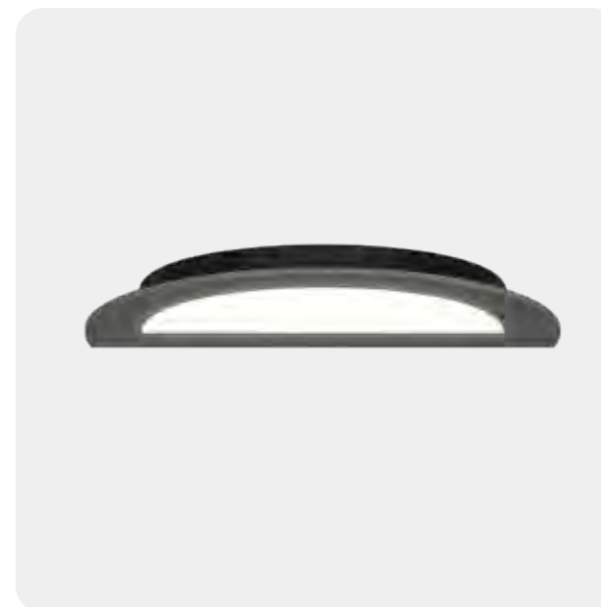

Libra | Hat

COLOURS: choose from three color libraries

Acoustic [Click to library](#) Profile [Click to library](#)

HL-04 HL-05 HL-06 ... Silver Black White ...

BASIC PARAMETER

Lighting direction	Down
Installation	Pendant , Ceiling , Recessed , Wall mounted
Beam angle	PC:105° , M1:72° , M2:70°
Light efficiency	100lm/W
Lamp hight	60-200mm
Optic	DF , M1 , M2
CCT	2400~6500K , RGB , RGBW
DIMMING	Non , Dali , Push , Triac , 0-10V , Remote , Tunable
Input voltage	200-240V , 100-277V
CRI	>80 , >90 , >95
Warranty	5 Years
Certification	CB CE ENEC RoHS DALI DIMMER FREE

LAMPS PARAMETER

Length(mm)	Width(mm)	Power (w)	Luminous (lm)
330	165	8	800
370	185	10	1000
520	260	18	1800
540	270	20	2000
660	330	30	3000
780	390	40	4000
820	410	45	4500
940	470	60	6000

*Not included texture shell size , Lumens @ 4000K , CRI>80 , PC