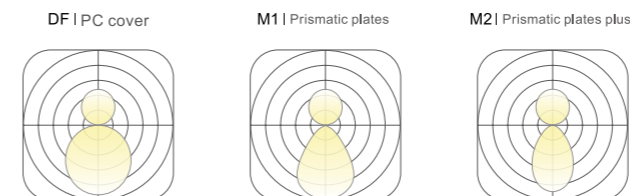

LAMPS PARAMETER

a(mm)	Length(mm)	Power (w)	Luminous (lm)
50	560	12	600
50	840	16	800
50	1120	22	1100
50	1400	28	1400
50	1680	34	1700
50	1960	40	2000
50	2240	44	2200
50	2520	50	2500
50	2800	56	2800
50	3080	62	3100
50	3360	68	3400
50	3640	72	3600
50	3920	78	3900
50	4200	84	4200

*Not included texture shell size , Lumens @ 4000K , CRI>80 , PC , Down lighting