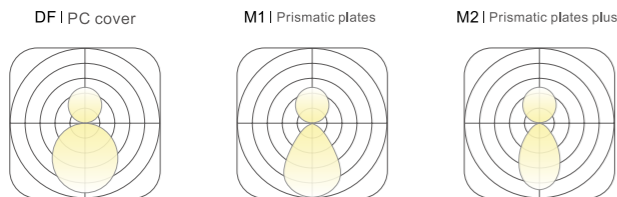

Indirect | L3760

COLOURS: choose from three color libraries

Acoustic Click to library: HL-04, HL-05, HL-06

Texture Click to library: TE-03, TE-04, TE-05

Profile Click to library: Silver, Black, White

BASIC PARAMETER

Lighting direction	Inner , Outer
Installation	Pendant , Ceiling , Wall mounted
Beam angle	PC:105° , M1:72° , M2:70°
Light efficiency	40~80lm/W
Power	20 W/m
Optic	DF , M1 , M2
CCT	2400~6500K , RGB , RGBW
DIMMING	Non , Dali , Push , Triac , 0-10V , Remote , Tunable
Input voltage	200-240V , 100-277V
CRI	>80 , >90 , >95
Warranty	5 Years
Certification	CB CE A RoHS DALI DIMMER FREE

LAMPS PARAMETER

Model	Diameter(mm)	Power (w)	Luminous (lm)
L3760	480	38	1520
L3760	640	50	2000
L3760	800	63	2500
L3760	960	75	3000
L3760	1120	88	3500

*Lumens @ 4000K , CRI>80 , PCInner

Indirect | L3760 V2.0

COLOURS: choose from three color libraries

Acoustic Click to library: HL-04, HL-05, HL-06

Texture Click to library: TE-03, TE-04, TE-05

Profile Click to library: Silver, Black, White

BASIC PARAMETER

Lighting direction	Inner , Outer
Installation	Pendant , Ceiling , Wall mounted
Beam angle	PC:105° , M1:72° , M2:70°
Light efficiency	40~80lm/W
Power	20 W/m
Optic	DF , M1 , M2
CCT	2400~6500K , RGB , RGBW
DIMMING	Non , Dali , Push , Triac , 0-10V , Remote , Tunable
Input voltage	200-240V , 100-277V
CRI	>80 , >90 , >95
Warranty	5 Years
Certification	CB CE A RoHS DALI DIMMER FREE

LAMPS PARAMETER

Model	Diameter(mm)	Power (w)	Luminous (lm)
L3760	480	38	1520
L3760	640	50	2000
L3760	800	63	2500
L3760	960	75	3000
L3760	1120	88	3500

*Lumens @ 4000K , CRI>80 , PCInner