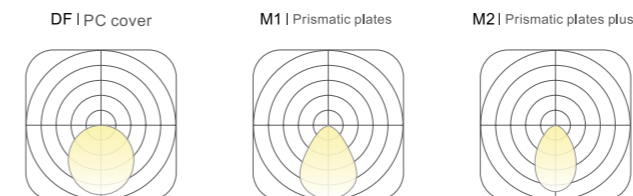

Scorpio | Wrapped

COLOURS: choose from three color libraries

Acoustic Click to library: HL-04, HL-05, HL-06

Texture Click to library: TE-03, TE-04, TE-05

Profile Click to library: Silver, Black, White

BASIC PARAMETER

Lighting direction	Down
Installation	Pendant, Ceiling, Wall mounted
Beam angle	PC:105°, M1:72°, M2:70°
Light efficiency	100lm/W
Lamp height	60-200mm
Optic	DF, M1, M2
CCT	2400~6500K, RGB, RGBW
DIMMING	Non, Dali, Push, Triac, 0-10V, Remote, Tunable
Input voltage	200-240V, 100-277V
CRI	>80, >90, >95
Warranty	5 Years
Certification	CB CE ENEC RoHS DALI DIMMER FREE

LAMPS PARAMETER

Length(mm)	Power (w)	Luminous (lm)
600	60	6000
780	100	10000
820	110	11000
900	130	13000
952	150	15000
1036	180	18000
1080	190	19000
1120	210	21000
1200	240	24000

*Not included texture shell size, Lumens @ 4000K, CRI>80, PC

Sagittarius | Wrapped

COLOURS: choose from three color libraries

Acoustic Click to library: HL-04, HL-05, HL-06

Texture Click to library: TE-03, TE-04, TE-05

Profile Click to library: Silver, Black, White

BASIC PARAMETER

Lighting direction	Down
Installation	Pendant, Ceiling, Wall mounted
Beam angle	PC:105°, M1:72°, M2:70°
Light efficiency	100lm/W
Lamp height	60-200mm
Optic	DF, M1, M2
CCT	2400~6500K, RGB, RGBW
DIMMING	Non, Dali, Push, Triac, 0-10V, Remote, Tunable
Input voltage	200-240V, 100-277V
CRI	>80, >90, >95
Warranty	5 Years
Certification	CB CE ENEC RoHS DALI DIMMER FREE

LAMPS PARAMETER

Length(mm)	Width(mm)	Power (w)	Luminous (lm)
617	356	20	2000
697	402	25	2500
849	490	35	3500
1024	591	50	5000
1200	693	70	70000

*Not included texture shell size, Lumens @ 4000K, CRI>80, PC