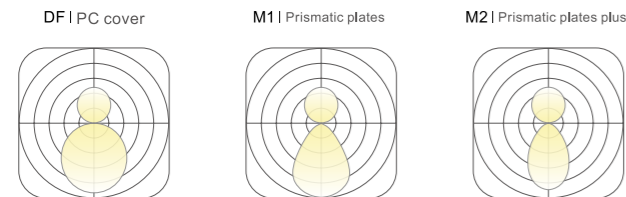

Indirect | L2075

COLOURS: choose from three color libraries

Acoustic Click to library: HL-04, HL-05, HL-06

Texture Click to library: TE-03, TE-04, TE-05

Profile Click to library: Silver, Black, White

BASIC PARAMETER

Lighting direction	Inner , Outer
Installation	Pendant , Ceiling , Wall mounted
Beam angle	PC:105° , M1:72° , M2:70°
Light efficiency	40~80lm/W
Power	20 W/m
Optic	DF , M1 , M2
CCT	2400~6500K , RGB , RGBW
DIMMING	Non , Dali , Push , Triac , 0-10V , Remote , Tunable
Input voltage	200-240V , 100-277V
CRI	>80 , >90 , >95
Warranty	5 Years
Certification	CB CE ENEC RoHS DALI DIMMER FREE

LAMPS PARAMETER

Model	Diameter(mm)	Power (w)	Luminous (lm)
L2075	480	38	1520
L2075	640	50	2000
L2075	800	63	2500
L2075	960	75	3000
L2075	1120	88	3500

*Lumens @ 4000K , CRI>80 , PCInner

Indirect | L60100

COLOURS: choose from three color libraries

Acoustic Click to library: HL-04, HL-05, HL-06

Texture Click to library: TE-03, TE-04, TE-05

Profile Click to library: Silver, Black, White

BASIC PARAMETER

Lighting direction	Inner , Outer
Installation	Pendant , Ceiling , Wall mounted
Beam angle	PC:105° , M1:72° , M2:70°
Light efficiency	40~80lm/W
Power	30 W/m
Optic	DF , M1 , M2
CCT	2400~6500K , RGB , RGBW
DIMMING	Non , Dali , Push , Triac , 0-10V , Remote , Tunable
Input voltage	200-240V , 100-277V
CRI	>80 , >90 , >95
Warranty	5 Years
Certification	CB CE ENEC RoHS DALI DIMMER FREE

LAMPS PARAMETER

Model	Diameter(mm)	Power (w)	Luminous (lm)
L60100	480	46	1840
L60100	640	60	2400
L60100	800	76	3040
L60100	960	90	3600
L60100	1120	106	4240

*Lumens @ 4000K , CRI>80 , PCInner