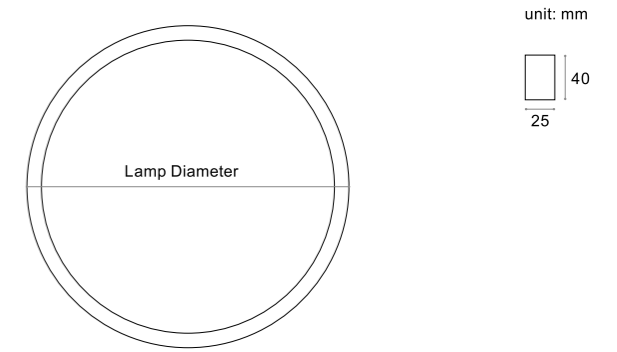

Indirect | L2540 V2.0

COLOURS: choose from three color libraries

Acoustic Click to library: HL-04, HL-05, HL-06

Texture Click to library: TE-03, TE-04, TE-05

Profile Click to library: Silver, Black, White

BASIC PARAMETER

Lighting direction	Inner , Outer
Installation	Pendant , Ceiling , Wall mounted
Beam angle	PC:105° , M1:72° , M2:70°
Light efficiency	40~80lm/W
Power	10 W/m
Optic	DF , M1 , M2
CCT	2400~6500K , RGB , RGBW
DIMMING	Non , Dali , Push , Triac , 0-10V , Remote , Tunable
Input voltage	200-240V , 100-277V
CRI	>80 , >90 , >95
Warranty	5 Years
Certification	CB CE ENEC RoHS DALI DIMMER FREE

LAMPS PARAMETER

Model	Diameter(mm)	Power (w)	Luminous (lm)
L2540	480	23	900
L2540	640	30	1200
L2540	800	38	1500
L2540	960	45	1800
L2540	1120	53	2100

*Lumens @ 4000K , CRI>80 , PCInner