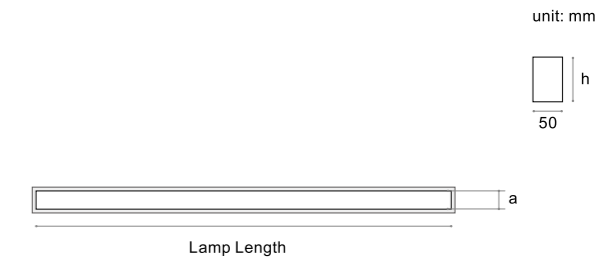

Honeycomb louver