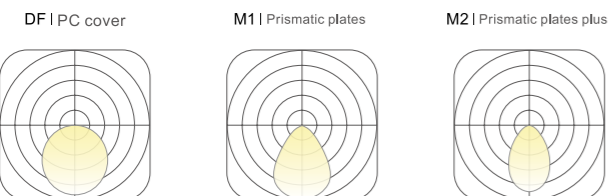

Decoration | Quadrate

COLOURS: choose from three color libraries

Acoustic [Click to library](#)   Texture [Click to library](#)   Profile [Click to library](#)

HL-04 HL-05 HL-06   TE-03 TE-04 TE-05   Silver Black White

BASIC PARAMETER

Lighting direction	Inner
Installation	Pendant , Ceiling , Recessed , Wall mounted
Beam angle	PC:105° , M1:72° , M2:70°
Light efficiency	40~80lm/W
Lamp hight	40/50/55/60/100mm
Optic	DF , M1 , M2
CCT	2400~6500K , RGB , RGBW
DIMMING	Non , Dali , Push , Triac , 0-10V , Remote , Tunable
Input voltage	200-240V , 100-277V
CRI	>80 , >90 , >95
Warranty	5 Years
Certification	

LAMPS PARAMETER

a(mm)	b(mm)	Length(mm)	Power (w)	Luminous (lm)
25	40	604	24	960
25	40	904	36	1440
25	40	1204	48	1920
25	55	604	24	960
25	55	904	36	1440
25	55	1204	48	1920
31	50	604	36	1440
31	50	904	54	2160
31	50	1204	72	2880
37	60	604	48	1920
37	60	904	72	2880
37	60	1204	96	3840

*Lumens @ 4000K , CRI>80 , PC

Decoration | Rhombus

COLOURS: choose from three color libraries

Acoustic [Click to library](#)   Texture [Click to library](#)   Profile [Click to library](#)

HL-04 HL-05 HL-06   TE-03 TE-04 TE-05   Silver Black White

BASIC PARAMETER

Lighting direction	Inner
Installation	Pendant , Ceiling , Recessed , Wall mounted
Beam angle	PC:105° , M1:72° , M2:70°
Light efficiency	40~80lm/W
Lamp hight	40/50/55/60/100mm
Optic	DF , M1 , M2
CCT	2400~6500K , RGB , RGBW
DIMMING	Non , Dali , Push , Triac , 0-10V , Remote , Tunable
Input voltage	200-240V , 100-277V
CRI	>80 , >90 , >95
Warranty	5 Years
Certification	

LAMPS PARAMETER

a(mm)	b(mm)	Length(mm)	Width(mm)	Power (w)	Luminous (lm)
25	40	830	479	24	960
25	40	1003	579	28	1120
25	40	1220	704	30	1200
25	55	830	479	24	960
25	55	1003	579	28	1120
25	55	1220	704	30	1200
31	50	830	479	36	1400
31	50	1003	579	42	1680
31	50	1220	704	45	1800
37	60	830	479	38	1520
37	60	1003	579	56	2240
37	60	1220	704	60	2400