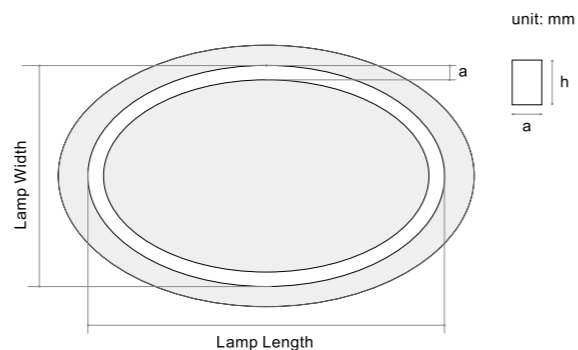

Oval | Hat

COLOURS: choose from three color libraries

Acoustic [Click to library](#)   Profile [Click to library](#)

HL-04 HL-05 HL-06   Silver Black White

BASIC PARAMETER

Lighting direction	UP&Down , Down
Installation	Pendant , Ceiling , Recessed , Wall mounted
Beam angle	PC:105° , M1:72° , M2:70°
Light efficiency	100lm/W
Optic	DF , M1 , M2
CCT	2400~6500K , RGB , RGBW
DIMMING	Non , Dali , Push , Triac , 0-10V , Remote , Tunable
Input voltage	200-240V , 100-277V
CRI	>80 , >90 , >95
Warranty	5 Years
Certification	

LAMPS PARAMETER

a(mm)	Length(mm)	Width(mm)	Power (w)	Luminous (lm)
40	900	556	15	1500
40	1050	650	20	2000
60	900	556	30	3000

*Not included texture shell size , Lumens @ 4000K , CRI>80 , PC , Down lighting

PROFILE

a(mm)	25	35	40	50	60	70	80	90	100	110	120
h(mm)	25	35	40	60	80	100	120	150	200		

Eye | Wrapped

COLOURS: choose from three color libraries

Acoustic [Click to library](#)   Texture [Click to library](#)   Profile [Click to library](#)

HL-04 HL-05 HL-06   TE-03 TE-04 TE-05   Silver Black White

BASIC PARAMETER

Lighting direction	UP&Down , Down
Installation	Pendant , Ceiling , Wall mounted
Beam angle	PC:105° , M1:72° , M2:70°
Light efficiency	100lm/W
Optic	DF , M1 , M2
CCT	2400~6500K , RGB , RGBW
DIMMING	Non , Dali , Push , Triac , 0-10V , Remote , Tunable
Input voltage	200-240V , 100-277V
CRI	>80 , >90 , >95
Warranty	5 Years
Certification	

LAMPS PARAMETER

a(mm)	Length(mm)	Width(mm)	Power (w)	Luminous (lm)
60	600	229	20	2000
60	900	406	30	3000
60	1200	563	40	4000
60	1500	648	50	5000
60	1800	783	60	6000
60	2000	744	70	7000
60	2400	897	80	8000

*Not included texture shell size , Lumens @ 4000K , CRI>80 , PC , Down lighting

PROFILE

a(mm)	25	35	40	50	60	70	80	90	100	110	120
h(mm)	25	35	40	60	80	100	120	150	200