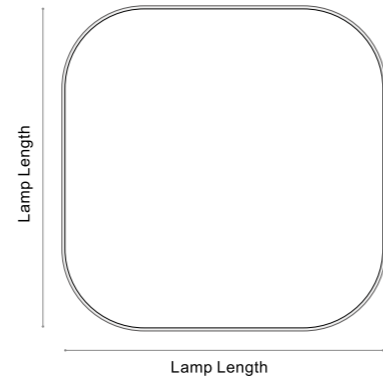

Scorpio | Wrapped

COLOURS: choose from three color libraries

Acoustic Click to library: HL-04, HL-05, HL-06

Texture Click to library: TE-03, TE-04, TE-05

Profile Click to library: Silver, Black, White

BASIC PARAMETER

Lighting direction	Down
Installation	Pendant, Ceiling, Wall mounted
Beam angle	PC:105°, M1:72°, M2:70°
Light efficiency	100lm/W
Lamp height	60-200mm
Optic	DF, M1, M2
CCT	2400~6500K, RGB, RGBW
DIMMING	Non, Dali, Push, Triac, 0-10V, Remote, Tunable
Input voltage	200-240V, 100-277V
CRI	>80, >90, >95
Warranty	5 Years
Certification	CB CE ENEC RoHS DALI DIMMER FREE

LAMPS PARAMETER

Length(mm)	Power (w)	Luminous (lm)
600	60	6000
780	100	10000
820	110	11000
900	130	13000
952	150	15000
1036	180	18000
1080	190	19000
1120	210	21000
1200	240	24000

*Not included texture shell size, Lumens @ 4000K, CRI>80, PC