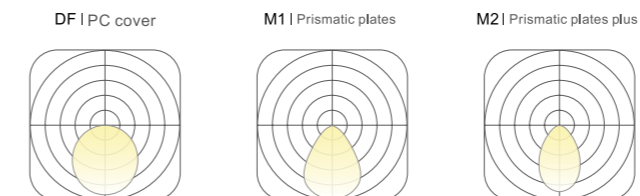

Leo | Hat

COLOURS: choose from three color libraries

BASIC PARAMETER

Lighting direction	Down
Installation	Pendant , Ceiling , Recessed , Wall mounted
Beam angle	PC:105° , M1:72° , M2:70°
Light efficiency	100lm/W
Lamp hight	60-200mm
Optic	DF , M1 , M2
CCT	2400~6500K , RGB , RGBW
DIMMING	Non , Dali , Push , Triac , 0-10V , Remote , Tunable
Input voltage	200-240V , 100-277V
CRI	>80 , >90 , >95
Warranty	5 Years
Certification	

LAMPS PARAMETER

Length(mm)	Width(mm)	Power (w)	Luminous (lm)
466	404	25	2500
616	534	40	4000
812	703	75	7500
916	793	90	9000
1066	923	120	12000

*Not included texture shell size , Lumens @ 4000K , CRI>80 , PC

Vrigo | Hat

COLOURS: choose from three color libraries

BASIC PARAMETER

Lighting direction	Down
Installation	Pendant , Ceiling , Recessed , Wall mounted
Beam angle	PC:105° , M1:72° , M2:70°
Light efficiency	100lm/W
Lamp hight	60-200mm
Optic	DF , M1 , M2
CCT	2400~6500K , RGB , RGBW
DIMMING	Non , Dali , Push , Triac , 0-10V , Remote , Tunable
Input voltage	200-240V , 100-277V
CRI	>80 , >90 , >95
Warranty	5 Years
Certification	

LAMPS PARAMETER

Length(mm)	Power (w)	Luminous (lm)
480	40	4000
520	50	5000
600	60	6000
900	140	14000

*Not included texture shell size , Lumens @ 4000K , CRI>80 , PC