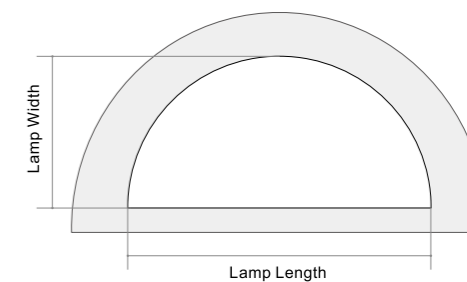

Libra | Hat

COLOURS: choose from three color libraries

Acoustic [Click to library](#) Profile [Click to library](#)

HL-04 HL-05 HL-06 ... Silver Black White ...

BASIC PARAMETER

Lighting direction	Down
Installation	Pendant , Ceiling , Recessed , Wall mounted
Beam angle	PC:105° , M1:72° , M2:70°
Light efficiency	100lm/W
Lamp hight	60-200mm
Optic	DF , M1 , M2
CCT	2400~6500K , RGB , RGBW
DIMMING	Non , Dali , Push , Triac , 0-10V , Remote , Tunable
Input voltage	200-240V , 100-277V
CRI	>80 , >90 , >95
Warranty	5 Years
Certification	CB CE ENEC RoHS DALI DIMMER FREE

LAMPS PARAMETER

Length(mm)	Width(mm)	Power (w)	Luminous (lm)
330	165	8	800
370	185	10	1000
520	260	18	1800
540	270	20	2000
660	330	30	3000
780	390	40	4000
820	410	45	4500
940	470	60	6000

*Not included texture shell size , Lumens @ 4000K , CRI>80 , PC