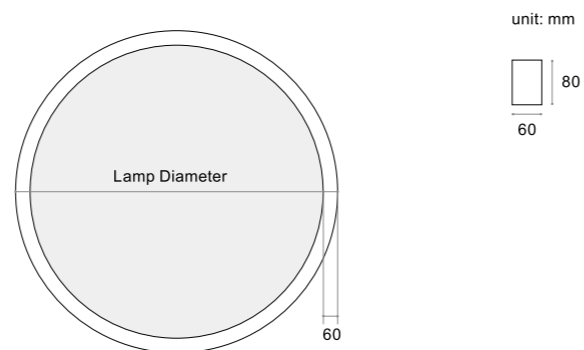

## L6080 | Circle

unit: mm  
80  
60

COLOURS: choose from three color libraries