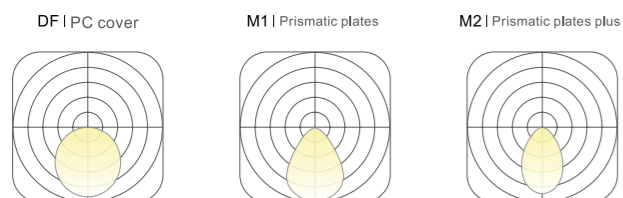

Capricon | Wrapped

COLOURS: choose from three color libraries

Acoustic Click to library: HL-04, HL-05, HL-06

Texture Click to library: TE-03, TE-04, TE-05

Profile Click to library: Silver, Black, White

BASIC PARAMETER

Lighting direction	Down
Installation	Pendant , Ceiling , Wall mounted
Beam angle	PC:105° , M1:72° , M2:70°
Light efficiency	100lm/W
Lamp hight	60-200mm
Optic	DF , M1 , M2
CCT	2400~6500K , RGB , RGBW
DIMMING	Non , Dali , Push , Triac , 0-10V , Remote , Tunable
Input voltage	200-240V , 100-277V
CRI	>80 , >90 , >95
Warranty	5 Years
Certification	CB CE E RoHS DALI DIMMER FREE

LAMPS PARAMETER

Length(mm)	Width(mm)	Power (w)	Luminous (lm)
600	229	16	1600
737	290	25	2500
900	406	45	4500
1044	447	55	5500
1200	563	80	8000

*Not included texture shell size , Lumens @ 4000K , CRI>80 , PC

Pisces | Wrapped

COLOURS: choose from three color libraries

Acoustic Click to library: HL-04, HL-05, HL-06

Texture Click to library: TE-03, TE-04, TE-05

Profile Click to library: Silver, Black, White

BASIC PARAMETER

Lighting direction	Down
Installation	Pendant , Ceiling , Wall mounted
Beam angle	PC:105° , M1:72° , M2:70°
Light efficiency	100lm/W
Lamp hight	60-200mm
Optic	DF , M1 , M2
CCT	2400~6500K , RGB , RGBW
DIMMING	Non , Dali , Push , Triac , 0-10V , Remote , Tunable
Input voltage	200-240V , 100-277V
CRI	>80 , >90 , >95
Warranty	5 Years
Certification	CB CE E RoHS DALI DIMMER FREE

LAMPS PARAMETER

Length(mm)	Width(mm)	Power (w)	Luminous (lm)
600	333	18	1800
737	455	30	3000
900	794	80	8000
1044	753	80	8000
1196	640	50	5000

*Not included texture shell size , Lumens @ 4000K , CRI>80 , PC