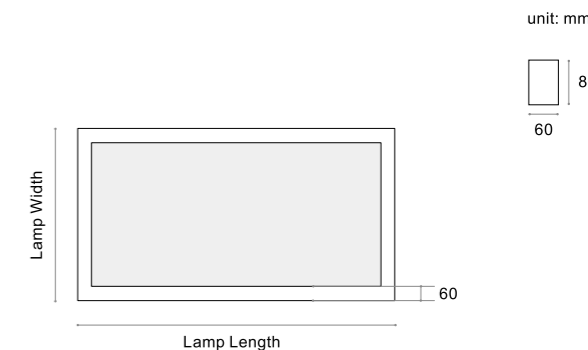

L6080 | Rectangle

unit: mm
80
60

COLOURS: choose from three color libraries

BASIC PARAMETER

Lighting direction	Down&Inner , UP&Down
Installation	Pendant , Ceiling , Recessed , Wall mounted
Beam angle	PC:105° , M1:72° , M2:70°
Light efficiency	60~80lm/W
Profile	W60mm*H80mm
Power	20 W/m
Optic	DF , M1 , M2
CCT	2400~6500K , RGB , RGBW
DIMMING	Non , Dali , Push , Triac , 0-10V , Remote , Tunable
Input voltage	200-240V , 100-277V
CRI	>80 , >90 , >95
Warranty	5 Years
Certification	CB CE RoHS DALI DIMMER FREE

LAMPS PARAMETER

Model	Length(mm)	Width(mm)	Power (w)	Luminous (lm)
L6080	1200	600	72+18	5400

*Lumens @ 4000K , CRI>80 , PCDown&Inner