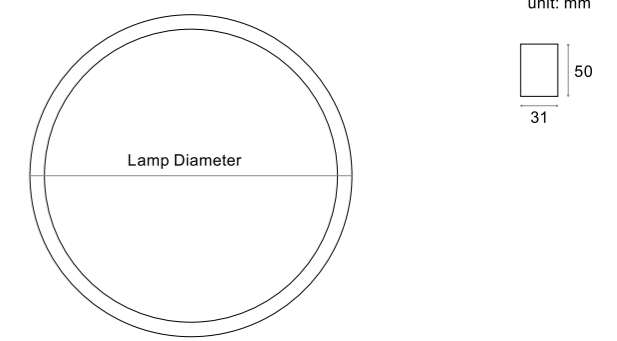

Indirect | L3150

COLOURS: choose from three color libraries

Acoustic Click to library: HL-04, HL-05, HL-06

Texture Click to library: TE-03, TE-04, TE-05

Profile Click to library: Silver, Black, White

BASIC PARAMETER

Lighting direction	Inner , Outer
Installation	Pendant , Ceiling , Wall mounted
Beam angle	PC:105° , M1:72° , M2:70°
Light efficiency	40~80lm/W
Power	15 W/m
Optic	DF , M1 , M2
CCT	2400~6500K , RGB , RGBW
DIMMING	Non , Dali , Push , Triac , 0-10V , Remote , Tunable
Input voltage	200-240V , 100-277V
CRI	>80 , >90 , >95
Warranty	5 Years
Certification	CB CE ENEC RoHS DALI DIMMER FREE

LAMPS PARAMETER

Model	Diameter(mm)	Power (w)	Luminous (lm)
L3150	480	30	1200
L3150	640	40	1600
L3150	800	50	2000
L3150	960	60	2400
L3150	1120	70	2800

*Lumens @ 4000K , CRI>80 , PCInner