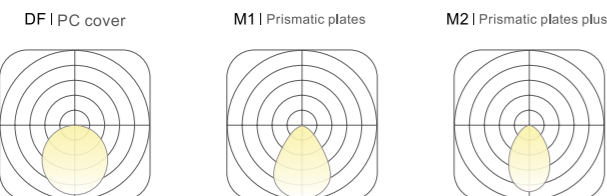

Decoration | Eye

COLOURS: choose from three color libraries

Acoustic Click to library: HL-04, HL-05, HL-06

Texture Click to library: TE-03, TE-04, TE-05

Profile Click to library: Silver, Black, White

BASIC PARAMETER

Lighting direction	Inner
Installation	Pendant , Ceiling , Recessed , Wall mounted
Beam angle	PC:105° , M1:72° , M2:70°
Light efficiency	40~80lm/W
Lamp hight	40/50/55/60/100mm
Optic	DF , M1 , M2
CCT	2400~6500K , RGB , RGBW
DIMMING	Non , Dali , Push , Triac , 0-10V , Remote , Tunable
Input voltage	200-240V , 100-277V
CRI	>80 , >90 , >95
Warranty	5 Years
Certification	CB CE A RoHS DALI DIMMER FREE

LAMPS PARAMETER

a(mm)	b(mm)	Length(mm)	Width(mm)	Power (w)	Luminous (lm)
25	40	600	229	14	560
25	40	892	398	20	800
25	40	1192	553	28	1120
25	55	600	229	14	560
25	55	892	398	20	800
25	55	1192	553	28	1200
31	50	600	229	21	840
31	50	892	398	30	1200
31	50	1192	553	42	1680
37	60	600	229	28	1120
37	60	892	398	40	1600
37	60	1192	553	56	2240

*Lumens @ 4000K , CRI>80 , PC

Decoration | Galaxy

COLOURS: choose from three color libraries

Acoustic Click to library: HL-04, HL-05, HL-06

Texture Click to library: TE-03, TE-04, TE-05

Profile Click to library: Silver, Black, White

BASIC PARAMETER

Lighting direction	Inner
Installation	Pendant , Ceiling , Recessed , Wall mounted
Beam angle	PC:105° , M1:72° , M2:70°
Light efficiency	40~80lm/W
Lamp hight	40/50/55/60/100mm
Optic	DF , M1 , M2
CCT	2400~6500K , RGB , RGBW
DIMMING	Non , Dali , Push , Triac , 0-10V , Remote , Tunable
Input voltage	200-240V , 100-277V
CRI	>80 , >90 , >95
Warranty	5 Years
Certification	CB CE A RoHS DALI DIMMER FREE

LAMPS PARAMETER