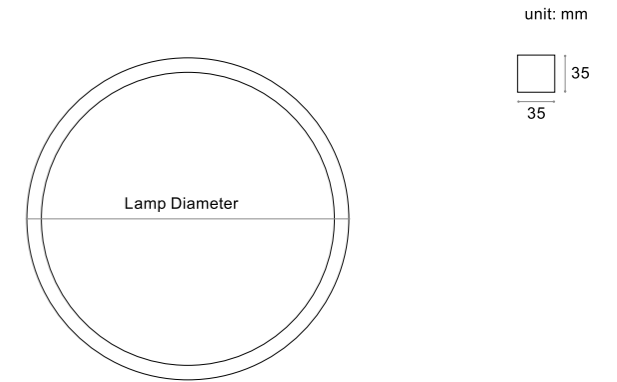

Indirect | L3535

COLOURS: choose from three color libraries

Acoustic Click to library: HL-04, HL-05, HL-06

Texture Click to library: TE-03, TE-04, TE-05

Profile Click to library: Silver, Black, White

BASIC PARAMETER

Lighting direction	Inner , Outer
Installation	Pendant , Ceiling , Wall mounted
Beam angle	PC:105° , M1:72° , M2:70°
Light efficiency	40~80lm/W
Power	10 W/m
Optic	DF , M1 , M2
CCT	2400~6500K , RGB , RGBW
DIMMING	Non , Dali , Push , Triac , 0-10V , Remote , Tunable
Input voltage	200-240V , 100-277V
CRI	>80 , >90 , >95
Warranty	5 Years
Certification	CB CE ENEC RoHS DALI DIMMER FREE

LAMPS PARAMETER

Model	Diameter(mm)	Power (w)	Luminous (lm)
L3535	480	23	900
L3535	640	30	1200
L3535	800	38	1500
L3535	960	45	1800
L3535	1120	53	2100

*Lumens @ 4000K , CRI>80 , PCInner