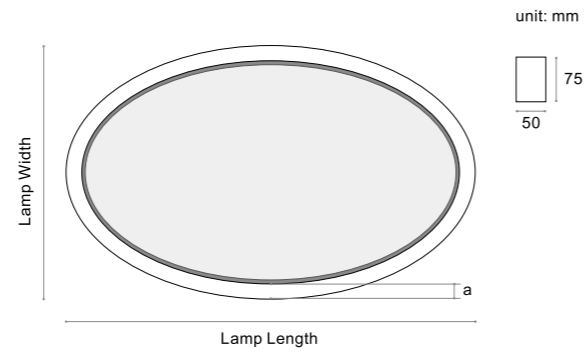

Lens | Oval

unit: mm

COLOURS: choose from three color libraries

Acoustic Click to library: HL-04, HL-05, HL-06

Texture Click to library: TE-03, TE-04, TE-05

Profile Click to library: Silver, Black, White

BASIC PARAMETER

Lighting direction	UP&Down , Down
Installation	Pendant , Ceiling , Recessed , Wall mounted
Beam angle	PC:105° , M1:72° , M2:70°
Light efficiency	100lm/W
Optic	DF , M1 , M2
CCT	2400~6500K , RGB , RGBW
DIMMING	Non , Dali , Push , Triac , 0-10V , Remote , Tunable
Input voltage	200-240V , 100-277V
CRI	>80 , >90 , >95
Warranty	5 Years
Certification	CB CE RoHS DALI DIMMER FREE

LAMPS PARAMETER

a(mm)	Length(mm)	Width(mm)	Power (w)	Luminous (lm)
50	900	556	30	3000
50	1200	740	40	4000
50	1500	930	50	5000
50	1730	1070	70	7000
50	1940	1200	80	8000

*Lumens @ 4000K , CRI>80 , PC , Down lighting