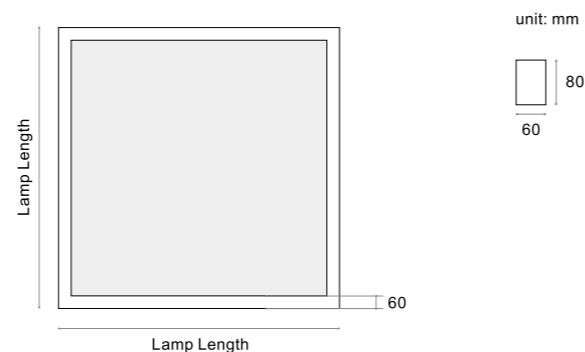

L6080 | Quadrate

COLOURS: choose from three color libraries

Acoustic Click to library: HL-04, HL-05, HL-06

Texture Click to library: TE-03, TE-04, TE-05

Profile Click to library: Silver, Black, White

BASIC PARAMETER

Lighting direction	Down&Inner , UP&Down
Installation	Pendant , Ceiling , Recessed , Wall mounted
Beam angle	PC:105° , M1:72° , M2:70°
Light efficiency	60~80lm/W
Profile	W60mm*H80mm
Power	20 W/m
Optic	DF , M1 , M2
CCT	2400~6500K , RGB , RGBW
DIMMING	Non , Dali , Push , Triac , 0-10V , Remote , Tunable
Input voltage	200-240V , 100-277V
CRI	>80 , >90 , >95
Warranty	5 Years
Certification	CB CE RoHS DALI DIMMABLE FREE

LAMPS PARAMETER

Model	Length(mm)	Power (w)	Luminous (lm)
L6080	600	40+10	3000
L6080	816	55+13	4080
L6080	900	60+15	4500
L6080	1116	70+17.5	5250
L6080	1200	80+20	6000

*Lumens @ 4000K , CRI>80 , PCDown&Inner