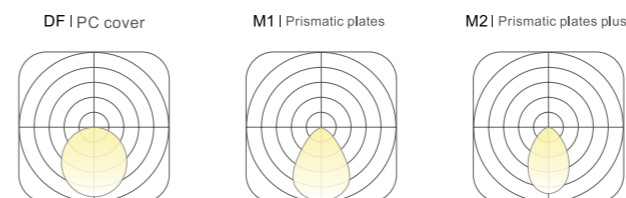

Capricon | Wrapped

COLOURS: choose from three color libraries

Acoustic Click to library: HL-04, HL-05, HL-06

Texture Click to library: TE-03, TE-04, TE-05

Profile Click to library: Silver, Black, White

BASIC PARAMETER

Lighting direction	Down
Installation	Pendant , Ceiling , Wall mounted
Beam angle	PC:105° , M1:72° , M2:70°
Light efficiency	100lm/W
Lamp hight	60-200mm
Optic	DF , M1 , M2
CCT	2400~6500K , RGB , RGBW
DIMMING	Non , Dali , Push , Triac , 0-10V , Remote , Tunable
Input voltage	200-240V , 100-277V
CRI	>80 , >90 , >95
Warranty	5 Years
Certification	CB CE E RoHS DALI DIMMER FREE

LAMPS PARAMETER

Length(mm)	Width(mm)	Power (w)	Luminous (lm)
600	229	16	1600
737	290	25	2500
900	406	45	4500
1044	447	55	5500
1200	563	80	8000

*Not included texture shell size , Lumens @ 4000K , CRI>80 , PC

Pisces | Wrapped

COLOURS: choose from three color libraries

Acoustic Click to library: HL-04, HL-05, HL-06

Texture Click to library: TE-03, TE-04, TE-05

Profile Click to library: Silver, Black, White

BASIC PARAMETER

Lighting direction	Down
Installation	Pendant , Ceiling , Wall mounted
Beam angle	PC:105° , M1:72° , M2:70°
Light efficiency	100lm/W
Lamp hight	60-200mm
Optic	DF , M1 , M2
CCT	2400~6500K , RGB , RGBW
DIMMING	Non , Dali , Push , Triac , 0-10V , Remote , Tunable
Input voltage	200-240V , 100-277V
CRI	>80 , >90 , >95
Warranty	5 Years
Certification	CB CE E RoHS DALI DIMMER FREE

LAMPS PARAMETER

Length(mm)	Width(mm)	Power (w)	Luminous (lm)
600	333	18	1800
737	455	30	3000
900	794	80	8000
1044	753	80	8000
1196	640	50	5000

*Not included texture shell size , Lumens @ 4000K , CRI>80 , PC