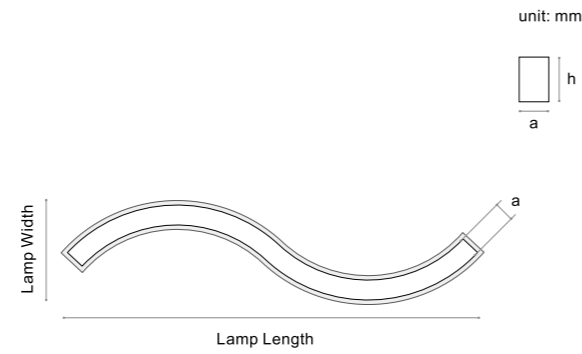

S | Wrapped

COLOURS: choose from three color libraries

Acoustic Click to library: HL-04, HL-05, HL-06

Texture Click to library: TE-03, TE-04, TE-05

Profile Click to library: Silver, Black, White

BASIC PARAMETER

Lighting direction	UP&Down , Down
Installation	Pendant , Ceiling , Wall mounted
Beam angle	PC:105° , M1:72° , M2:70°
Light efficiency	100lm/W
Optic	DF , M1 , M2
CCT	2400~6500K , RGB , RGBW
DIMMING	Non , Dali , Push , Triac , 0-10V , Remote , Tunable
Input voltage	200-240V , 100-277V
CRI	>80 , >90 , >95
Warranty	5 Years
Certification	CB CE RoHS DALI ENERGY STAR FREE

LAMPS PARAMETER

a(mm)	Length(mm)	Width(mm)	Power (w)	Luminous (lm)
40	610	118	5	500
40	820	148	7.5	750
40	1250	270	13	1300
60	600	131	10	1000
60	895	173	15	1500
80	910	190	15	1500

*Not included texture shell size , Lumens @ 4000K , CR>80 , PC , Down lighting

PROFILE

a(mm)	25	35	40	50	60	70	80	90	100	110	120
h(mm)	25	35	40	60	80	100	120	150	200