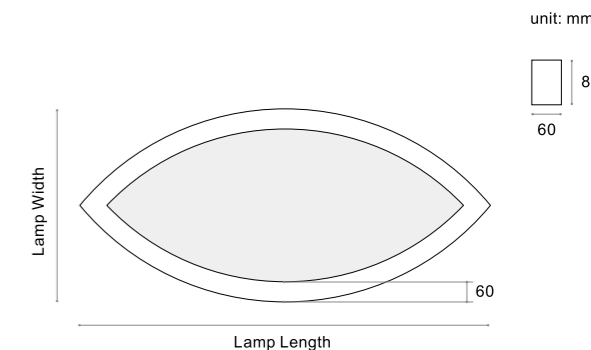

L6080 | Eye

COLOURS: choose from three color libraries

Acoustic Click to library: HL-04, HL-05, HL-06

Texture Click to library: TE-03, TE-04, TE-05

Profile Click to library: Silver, Black, White

BASIC PARAMETER

Lighting direction	Down&Inner , UP&Down
Installation	Pendant , Ceiling , Recessed , Wall mounted
Beam angle	PC:105° , M1:72° , M2:70°
Light efficiency	60~80lm/W
Profile	W60mm*H80mm
Power	20 W/m
Optic	DF , M1 , M2
CCT	2400~6500K , RGB , RGBW
DIMMING	Non , Dali , Push , Triac , 0-10V , Remote , Tunable
Input voltage	200-240V , 100-277V
CRI	>80 , >90 , >95
Warranty	5 Years
Certification	CB CE RoHS DALI FREE

LAMPS PARAMETER

Model	Length(mm)	Width(mm)	Power (w)	Luminous (lm)
L6080	600	229	20+5	1500
L6080	900	406	30+7.5	2250
L6080	1200	563	40+10	3000

*Lumens @ 4000K , CRI>80 , PCDown&Inner