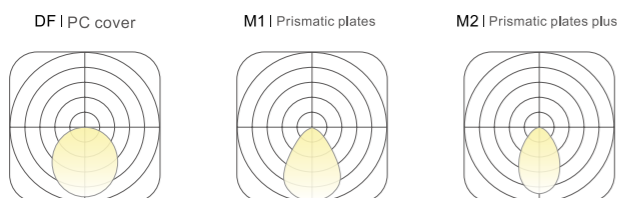

L6080 | Hexagon

COLOURS: choose from three color libraries

Acoustic Click to library: HL-04, HL-05, HL-06

Texture Click to library: TE-03, TE-04, TE-05

Profile Click to library: Silver, Black, White

BASIC PARAMETER

Lighting direction	Down&Inner , UP&Down
Installation	Pendant , Ceiling , Recessed , Wall mounted
Beam angle	PC:105° , M1:72° , M2:70°
Light efficiency	60~80lm/W
Profile	W60mm*H80mm
Power	20 W/m
Optic	DF , M1 , M2
CCT	2400~6500K , RGB , RGBW
DIMMING	Non , Dali , Push , Triac , 0-10V , Remote , Tunable
Input voltage	200-240V , 100-277V
CRI	>80 , >90 , >95
Warranty	5 Years
Certification	CB CE RoHS DALI FREE

LAMPS PARAMETER

Model	Length(mm)	Width(mm)	Power (w)	Luminous (lm)
L6080	600	519	25+6	1860
L6080	750	649	30+7.5	2250
L6080	900	779	30+7.5	2250
L6080	1050	909	45+11	3360
L6080	1200	1039	60+15	4500

*Lumens @ 4000K , CRI>80 , PCDown&Inner

L6080 | Rhombus

COLOURS: choose from three color libraries

Acoustic Click to library: HL-04, HL-05, HL-06

Texture Click to library: TE-03, TE-04, TE-05

Profile Click to library: Silver, Black, White

BASIC PARAMETER

Lighting direction	Down&Inner , UP&Down
Installation	Pendant , Ceiling , Recessed , Wall mounted
Beam angle	PC:105° , M1:72° , M2:70°
Light efficiency	60~80lm/W
Profile	W60mm*H80mm
Power	20 W/m
Optic	DF , M1 , M2
CCT	2400~6500K , RGB , RGBW
DIMMING	Non , Dali , Push , Triac , 0-10V , Remote , Tunable
Input voltage	200-240V , 100-277V
CRI	>80 , >90 , >95
Warranty	5 Years
Certification	CB CE RoHS DALI FREE

LAMPS PARAMETER

Model	Length(mm)	Width(mm)	Power (w)	Luminous (lm)
L6080	848	489	30+7.5	2250
L6080	1200	692	50+12.5	3750

*Lumens @ 4000K , CRI>80 , PCDown&Inner