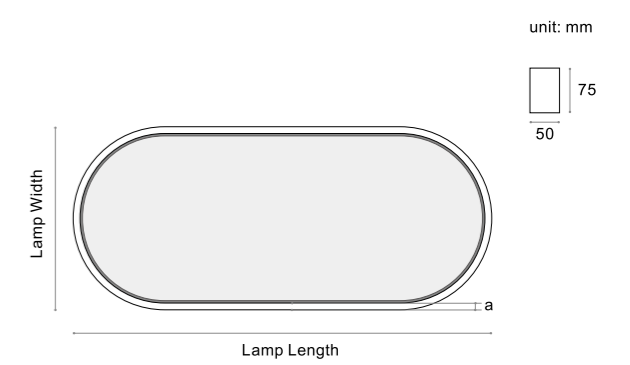

Lens | Faith

COLOURS: choose from three color libraries

Acoustic Click to library: HL-04, HL-05, HL-06

Texture Click to library: TE-03, TE-04, TE-05

Profile Click to library: Silver, Black, White

BASIC PARAMETER

Lighting direction	UP&Down , Down
Installation	Pendant , Ceiling , Recessed , Wall mounted
Beam angle	PC:105° , M1:72° , M2:70°
Light efficiency	100lm/W
Optic	DF , M1 , M2
CCT	2400~6500K , RGB , RGBW
DIMMING	Non , Dali , Push , Triac , 0-10V , Remote , Tunable
Input voltage	200-240V , 100-277V
CRI	>80 , >90 , >95
Warranty	5 Years
Certification	CB CE RoHS DALI DIMMER FREE

LAMPS PARAMETER

a(mm)	Length(mm)	Width(mm)	Power (w)	Luminous (lm)
50	1350	450	60	6000
50	1600	600	74	7400
50	2100	900	92	9200
50	2400	1000	110	11000
50	2800	1200	128	12800

*Lumens @ 4000K , CRI>80 , PC , Down lighting