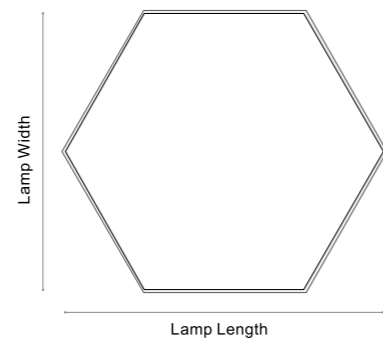

Leo | Wrapped

COLOURS: choose from three color libraries

Acoustic Click to library: HL-04, HL-05, HL-06

Texture Click to library: TE-03, TE-04, TE-05

Profile Click to library: Silver, Black, White

BASIC PARAMETER

Lighting direction	Down
Installation	Pendant , Ceiling , Wall mounted
Beam angle	PC:105° , M1:72° , M2:70°
Light efficiency	100lm/W
Lamp hight	60-200mm
Optic	DF , M1 , M2
CCT	2400~6500K , RGB , RGBW
DIMMING	Non , Dali , Push , Triac , 0-10V , Remote , Tunable
Input voltage	200-240V , 100-277V
CRI	>80 , >90 , >95
Warranty	5 Years
Certification	CB CE E RoHS DALI DIMMER FREE

LAMPS PARAMETER

Length(mm)	Width(mm)	Power (w)	Luminous (lm)
466	404	25	2500
616	534	40	4000
812	703	75	7500
916	793	90	9000
1066	923	120	12000
1200	1039	160	16000

*Not included texture shell size , Lumens @ 4000K , CRI>80 , PC