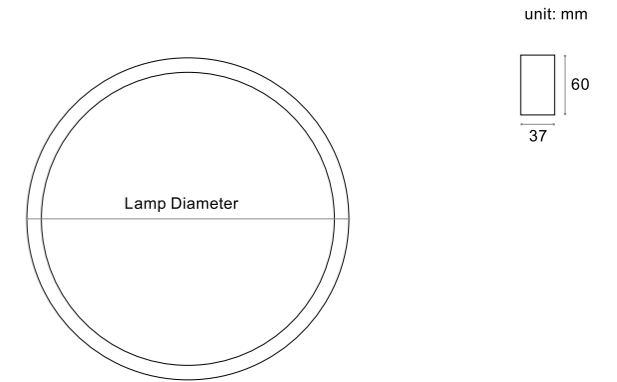

Indirect | L3760 V2.0

COLOURS: choose from three color libraries

Acoustic Click to library: HL-04, HL-05, HL-06

Texture Click to library: TE-03, TE-04, TE-05

Profile Click to library: Silver, Black, White

BASIC PARAMETER

Lighting direction	Inner , Outer
Installation	Pendant , Ceiling , Wall mounted
Beam angle	PC:105° , M1:72° , M2:70°
Light efficiency	40~80lm/W
Power	20 W/m
Optic	DF , M1 , M2
CCT	2400~6500K , RGB , RGBW
DIMMING	Non , Dali , Push , Triac , 0-10V , Remote , Tunable
Input voltage	200-240V , 100-277V
CRI	>80 , >90 , >95
Warranty	5 Years
Certification	CB CE A RoHS DALI DIMMER FREE

LAMPS PARAMETER

Model	Diameter(mm)	Power (w)	Luminous (lm)
L3760	480	38	1520
L3760	640	50	2000
L3760	800	63	2500
L3760	960	75	3000
L3760	1120	88	3500

*Lumens @ 4000K , CRI>80 , PCInner