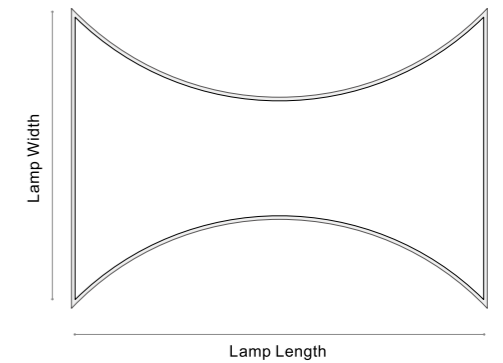

Pisces | Wrapped

COLOURS: choose from three color libraries

Acoustic Click to library: HL-04, HL-05, HL-06

Texture Click to library: TE-03, TE-04, TE-05

Profile Click to library: Silver, Black, White

BASIC PARAMETER

Lighting direction	Down
Installation	Pendant , Ceiling , Wall mounted
Beam angle	PC:105° , M1:72° , M2:70°
Light efficiency	100lm/W
Lamp hight	60-200mm
Optic	DF , M1 , M2
CCT	2400~6500K , RGB , RGBW
DIMMING	Non , Dali , Push , Triac , 0-10V , Remote , Tunable
Input voltage	200-240V , 100-277V
CRI	>80 , >90 , >95
Warranty	5 Years
Certification	CB CE E RoHS DALI DIMMER FREE

LAMPS PARAMETER

Length(mm)	Width(mm)	Power (w)	Luminous (lm)
600	333	18	1800
737	455	30	3000
900	794	80	8000
1044	753	80	8000
1196	640	50	5000

*Not included texture shell size , Lumens @ 4000K , CRI>80 , PC