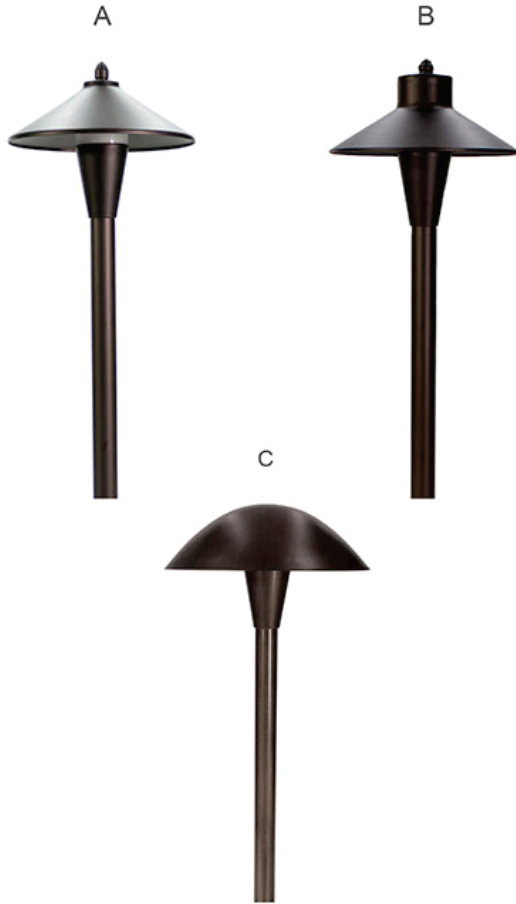

**LED GARDEN LIGHT - 3CCT**  
CL-GL065-524-3CCT-BL

Product Code	Input Voltage	Power	Lumen	Color Temp	IP
CL-GL065-524-3CCT-BL	12-24V AC/DC	5w	200lm	3CCT Adjustable, 3000K-4000K-5000K	65

- Die-cast aluminum housing
- Epoxy power paint finishing
- CRI >90
- Working temperature -40°C to +40°C
- Life time >50,000 hrs
- 5 years warranty