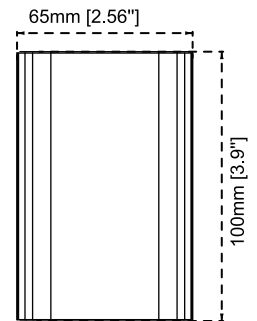

Low Voltage Surface-Mount LED Wall Light

Product Code	Input Voltage	Power	Lumen	Color Temp	Beam angle
CL-WL-LV6090-6W-3K-BL				3000K	
CL-WL-LV6090-6W-4K-BL	9-24V AC/DC	2 x 3W	255lm	4000K	Adjustable 0°~100°
CL-WL-LV6090-6W-5K-BL				5000K	