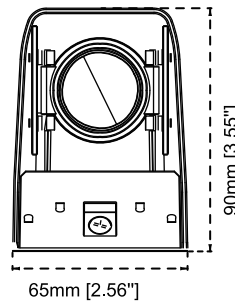

Low Voltage Surface-Mount LED Wall Light

Product Code	Input Voltage	Power	Lumen	Color Temp	Beam angle
CL-WL-LV6090-6W-3K-BL				3000K	
CL-WL-LV6090-6W-4K-BL	9-24V AC/DC	2 x 3W	255lm	4000K	Adjustable 0°~100°
CL-WL-LV6090-6W-5K-BL				5000K	