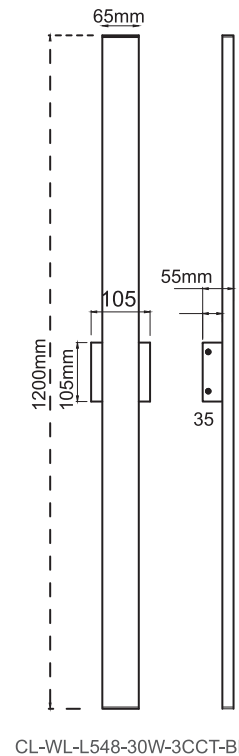

Linear Wall Light

Product Code	Input Voltage	Power	Lumen	Color Temp	IP
CL-WL-L524-18W-3CCT-BL	120-277 VAC	18W	1200lm	3CCT	54
CL-WL-L548-30W-3CCT-BL	50/60Hz	30W	2000lm	3000K-4000K-5000K	

• cETL approved