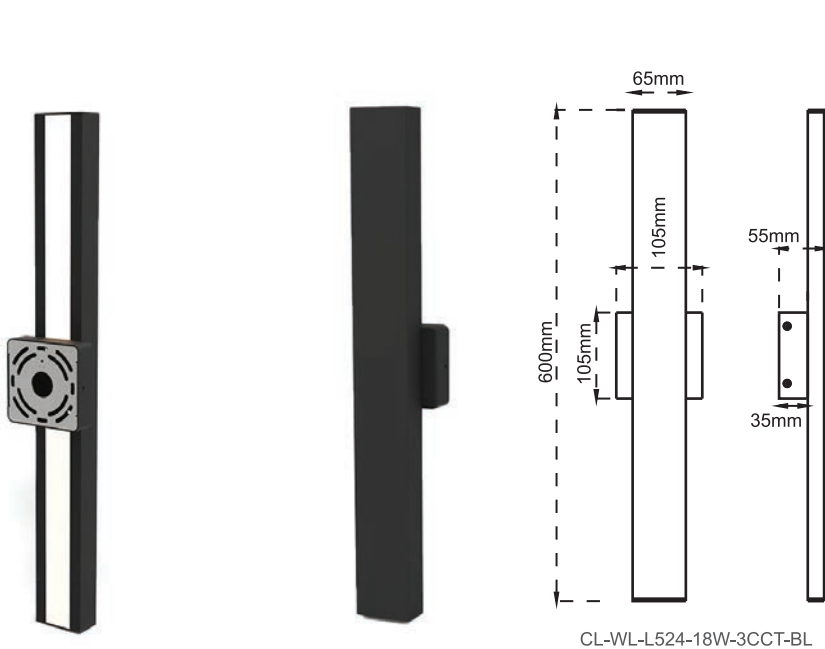

Linear Wall Light

Product Code	Input Voltage	Power	Lumen	Color Temp	IP
CL-WL-L524-18W-3CCT-BL	120-277 VAC	18W	1200lm	3CCT	54
CL-WL-L548-30W-3CCT-BL	50/60Hz	30W	2000lm	3000K-4000K-5000K	

• cETL approved