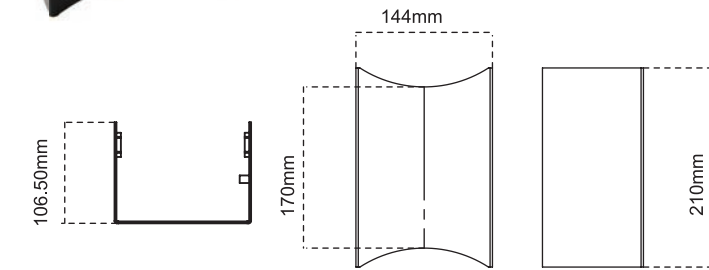

Surface-Mount LED Wall Light (All in one)

CL-WL-C04-20W-4CCT-BL
Arc head installed

Note: Optional Arc and Cloud heads available, easily interchangeable via a slide-in design.

CL-WL-C04-Arc Head-BL
Arc Head

CL-WL-C04-Cloud Head-BL
Cloud Head

-
-
-
-
-
-
-
-

• cETL approved

CL-WL-C04-20W-4CCT-BL
Cloud head installed