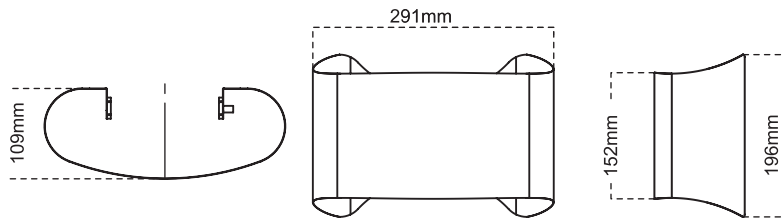

Surface-Mount LED Wall Light (All in one)

CL-WL-C04-20W-4CCT-BL
Arc head installed

Note: Optional Arc and Cloud heads available, easily interchangeable via a slide-in design.

CL-WL-C04-Arc Head-BL
Arc Head

CL-WL-C04-Cloud Head-BL
Cloud Head

-
-
-
-
-
-
-
-

• cETL approved

CL-WL-C04-20W-4CCT-BL
Cloud head installed