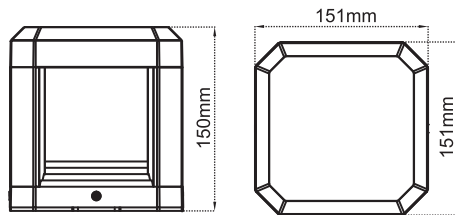

LED Exterior Lights

Product Code	Input Voltage	Power	Lumen	Color Temp	Beam angle
CL-WL-16604-13W-3K	110-240VAC, 50/60Hz	13W	515lm	3000K	335°

CL-WL-16604-13W-3K

- Pretreated powder coating for outdoor use
- OSRAM LED chip
- cETL approved