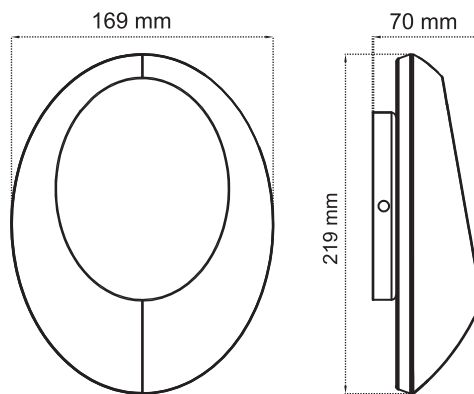

Surface-Mount LED Wall Light

Product Code	Input Voltage	Power	Lumen	Color Temp	Beam angle
CL-WL-16106-13W-3K-BL	110-240VAC, 50/60Hz	13W	960lm	3000K	128°

- Pretreated powder coating for outdoor use
- OSRAM LED chip
- cETL approved