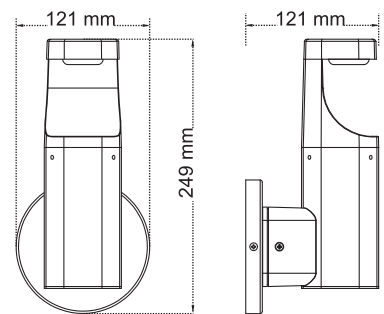

# LED Exterior Lights

Product Code	Input Voltage	Power	Lumen	Color Temp	Beam angle
CL-WL-14408-7W-3K-BL	110-240VAC, 50/60Hz	7W	290lm	3000K	114°

- Pretreated powder coating for outdoor use
- OSRAM LED chip
- cETL approved