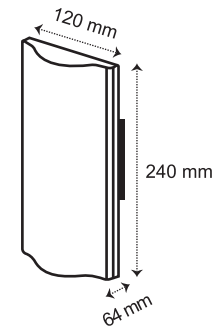

Surface-Mount LED Wall Lights

CL-WL-1141-7W-3K

CL-WL-1142-14W-3K

CL-WL-1143-15W-3K

Product Code	Input Voltage	Power	Lumen	Color Temp	Beam angle
CL-WL-1141-7W-3K	110-220VAC, 50Hz	7 W	377 lm	3000K	98°
CL-WL-1142-14W-3K	110-220VAC, 50Hz	14 W	990 lm	3000K	98°
CL-WL-1143-15W-3K	110-220VAC, 50Hz	15 W	752 lm	3000K	97°

Available in White and Black body color

CL-WL-1141

CL-WL-1142

CL-WL-1143

- Pretreated powder coating for outdoor use
- CREE LED chip
- Silicone rubber gasket
- cETL approved
- Designed by Franco Pagliarini