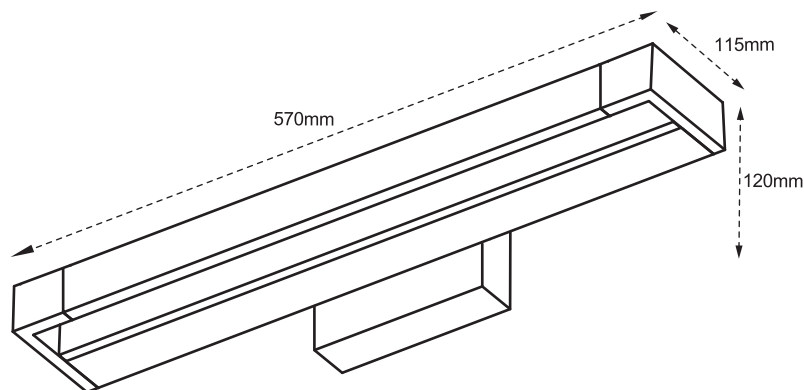

# Vanity Lights

Product Code	Input Voltage	Power	Color Temp	Lumen	Color
CL-VL-1375M-20W-5CCT-BL	100-277VAC	20W	5CCT Adjustable 2700K-3000K	110lm/W	Black
CL-VL-1375M-20W-5CCT-GL			3500K-4000K-5000K		Gold