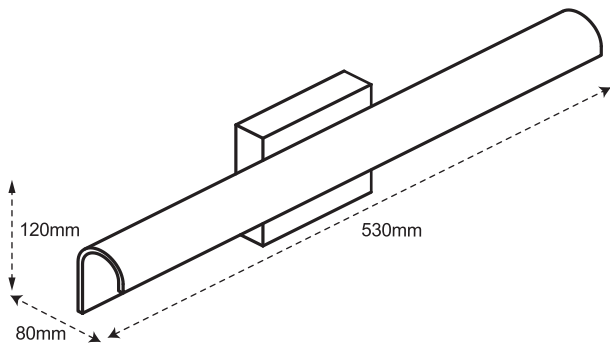

Vanity Lights

Product Code	Input Voltage	Power	Color Temp	Lumen	Color
CL-VL-1327L-24W-5CCT-BL	100-277VAC	24W	5CCT Adjustable 2700K-3000K	70lm/W	Black
CL-VL-1327L-24W-5CCT-GL			3500K-4000K-5000K		Gold

- Isolated flicker free driver
- OSRAM LED
- cETL certificate