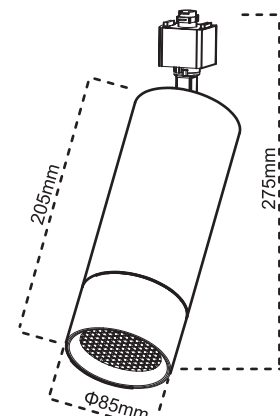

CL-TRLH3-30W-5CCT-PDA

Product Code	IN Voltage	Power	Lumen	Color Temp	Beam Angle	Body Color
CL-TRLH3-10W-5CCT-PDA-WH	120 VAC	6W/8W/10W Adjustable	85lm/W	5 CCT Adjustable	24° - 60° Adjustable	White
CL-TRLH3-10W-5CCT-PDA-BL						Black
CL-TRLH3-20W-5CCT-PDA-WH	120 VAC	10W/15W/20W Adjustable	85lm/W	2700K 3000K 3500K 4000K 5000K	24° - 60° Adjustable	White
CL-TRLH3-20W-5CCT-PDA-BL						Black
CL-TRLH3-30W-5CCT-PDA-WH	120 VAC	20W/25W/30W Adjustable	85lm/W	5000K	24° - 60° Adjustable	White
CL-TRLH3-30W-5CCT-PDA-BL						Black

CL-TRLH3-10W-5CCT-PDA

CL-TRLH3-20W-5CCT-PDA

CL-TRLH3-30W-5CCT-PDA

- PMMA lens
- Rotation 350° horizontal, 90° vertical
- cETL certificate