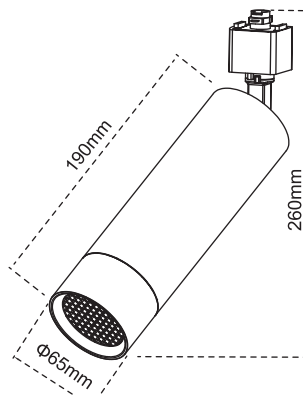

LED Track Lights | Zoomable Multi-mount

Default setup comes with a 3-wire (Halo) compatible track adapter with multiple mounting options available

Honeycomb included

CL-TRLH3-10W-5CCT-PDA

CL-TRLH3-20W-5CCT-PDA

CL-TRLH3-30W-5CCT-PDA

Product Code	IN Voltage	Power	Lumen	Color Temp	Beam Angle	Body Color
CL-TRLH3-10W-5CCT-PDA-WH	120 VAC	6W/8W/10W Adjustable	85lm/W	5 CCT Adjustable	24° - 60° Adjustable	White
CL-TRLH3-10W-5CCT-PDA-BL						Black
CL-TRLH3-20W-5CCT-PDA-WH	120 VAC	10W/15W/20W Adjustable	85lm/W	2700K 3000K 3500K 4000K 5000K	24° - 60° Adjustable	White
CL-TRLH3-20W-5CCT-PDA-BL						Black
CL-TRLH3-30W-5CCT-PDA-WH	120 VAC	20W/25W/30W Adjustable	85lm/W	5000K	24° - 60° Adjustable	White
CL-TRLH3-30W-5CCT-PDA-BL						Black

CL-TRLH3-10W-5CCT-PDA

CL-TRLH3-20W-5CCT-PDA

CL-TRLH3-30W-5CCT-PDA

- PMMA lens
- Rotation 350° horizontal, 90° vertical
- cETL certificate