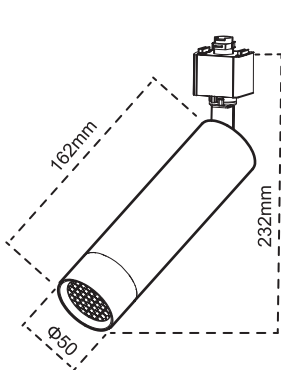

LED Track Lights | Zoomable Multi-mount

Default setup comes with a 3-wire (Halo) compatible track adapter with multiple mounting options available

Honeycomb included

CL-TRLH3-10W-5CCT-PDA

CL-TRLH3-20W-5CCT-PDA

CL-TRLH3-30W-5CCT-PDA

Product Code	IN Voltage	Power	Lumen	Color Temp	Beam Angle	Body Color
CL-TRLH3-10W-5CCT-PDA-WH	120 VAC	6W/8W/10W Adjustable	85lm/W	5 CCT Adjustable	24° - 60° Adjustable	White
CL-TRLH3-10W-5CCT-PDA-BL						Black
CL-TRLH3-20W-5CCT-PDA-WH	120 VAC	10W/15W/20W Adjustable	85lm/W	2700K 3000K 3500K 4000K 5000K	24° - 60° Adjustable	White
CL-TRLH3-20W-5CCT-PDA-BL						Black
CL-TRLH3-30W-5CCT-PDA-WH	120 VAC	20W/25W/30W Adjustable	85lm/W	5000K	24° - 60° Adjustable	White
CL-TRLH3-30W-5CCT-PDA-BL						Black

CL-TRLH3-10W-5CCT-PDA

CL-TRLH3-20W-5CCT-PDA

CL-TRLH3-30W-5CCT-PDA

- PMMA lens
- Rotation 350° horizontal, 90° vertical
- cETL certificate