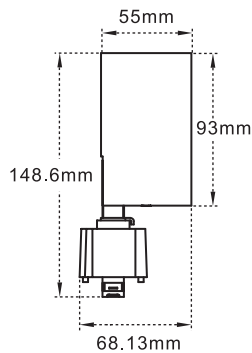

DOB LED Track Lights

Compatible with HALO 3-wire single circuit track system

Product Code	Input Voltage	Power	Lumen	Color Temp	Beam Angle	Body Color
CL-TRLH2-10W-5CCT-45D-WH	120 VAC	10 W	800lm	5 CCT Adjustable	45°	White
CL-TRLH2-10W-5CCT-45D-BL	120 VAC	10 W	800lm	2700K 3000K	45°	Black
CL-TRLH2-20W-5CCT-45D-WH	120 VAC	20 W	1600lm	3500K 4000K	45°	White
CL-TRLH2-20W-5CCT-45D-BL	120 VAC	20 W	1600lm	5000K	45°	Black

10 Watt Track Light

20 Watt Track Light

- PMMA lens
- Rotation 350° horizontal, 90° vertical
- cETL certificate