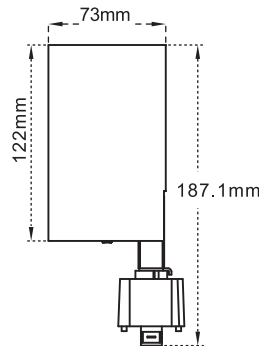

DOB LED Track Lights

Compatible with HALO 3-wire single circuit track system

Product Code	Input Voltage	Power	Lumen	Color Temp	Beam Angle	Body Color
CL-TRLH2-10W-5CCT-45D-WH	120 VAC	10 W	800lm	5 CCT Adjustable	45°	White
CL-TRLH2-10W-5CCT-45D-BL	120 VAC	10 W	800lm	2700K 3000K	45°	Black
CL-TRLH2-20W-5CCT-45D-WH	120 VAC	20 W	1600lm	3500K 4000K	45°	White
CL-TRLH2-20W-5CCT-45D-BL	120 VAC	20 W	1600lm	5000K	45°	Black

10 Watt Track Light

20 Watt Track Light

- PMMA lens
- Rotation 350° horizontal, 90° vertical
- cETL certificate