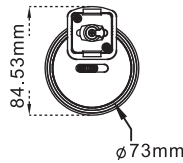

DOB LED Track Lights

Compatible with HALO 3-wire single circuit track system

Product Code	Input Voltage	Power	Lumen	Color Temp	Beam Angle	Body Color
CL-TRLH2-10W-5CCT-45D-WH	120 VAC	10 W	800lm	5 CCT Adjustable	45°	White
CL-TRLH2-10W-5CCT-45D-BL	120 VAC	10 W	800lm	2700K 3000K	45°	Black
CL-TRLH2-20W-5CCT-45D-WH	120 VAC	20 W	1600lm	3500K 4000K	45°	White
CL-TRLH2-20W-5CCT-45D-BL	120 VAC	20 W	1600lm	5000K	45°	Black

10 Watt Track Light

20 Watt Track Light

- PMMA lens
- Rotation 350° horizontal, 90° vertical
- cETL certificate