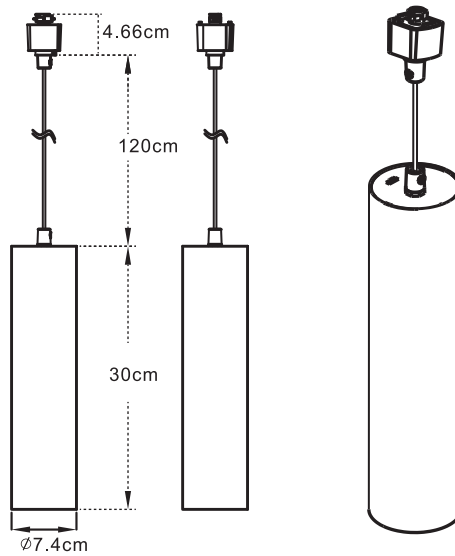

LED Pendant Track Lights

Compatible with HALO 3-wire single circuit track system

Product Code	Input Voltage	Power	Lumen	Color Temp	Beam Angle	Body Color
CL-TRLH-P74-10W-3CCT-WH	120VAC	10W	800lm	3CCT Adjustable 3000K-4000K-5000K	32°	White
CL-TRLH-P74-10W-3CCT-BL						Black