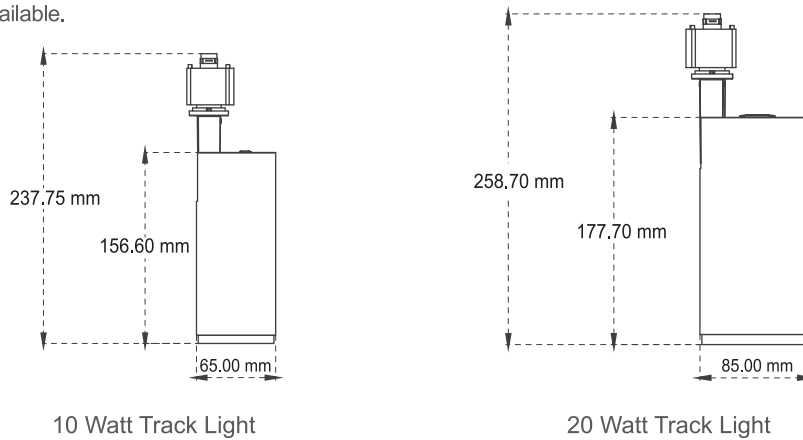

LED Track Lights

Professional series

Compatible with HALO 3-wire single circuit track system

Product Code	Input Voltage	Power	Lumen	Beam Angle	Color Temp	Body Color
CL-TRLH-10W-5CCT-30D-WH	120 VAC	10 W	1000lm	30°	5 CCT Adjustable	White
CL-TRLH-10W-5CCT-30D-BL	120 VAC	10 W	1000lm	30°	2700K 3000K	Black
CL-TRLH-20W-5CCT-36D-WH	120 VAC	20 W	2000lm	36°	3500K 4000K	White
CL-TRLH-20W-5CCT-36D-BL	120 VAC	20 W	2000lm	36°	5000K	Black

Installation accessories are available.

- PMMA lens
- Rotation 350° horizontal, 90° vertical
- cETL certificate