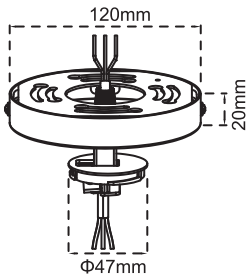

# LED Track Lights | Zoomable Multi-mount Accessories

Default setup comes with a 3-wire (Halo) compatible track adapter with multiple mounting options available.

## SURFACE MOUNTED KIT Body Color

CL-TRAH3-SM-10-WH	White
CL-TRAH3-SM-10-BL	Black
Suitable for: CL-TRLH3-10W-5CCT-PDA	
CL-TRAH3-SM-20-WH	White
CL-TRAH3-SM-20-BL	Black
Suitable for: CL-TRLH3-20W-5CCT-PDA	
CL-TRAH3-SM-30-WH	White
CL-TRAH3-SM-30-BL	Black
Suitable for: CL-TRLH3-30W-5CCT-PDA	

## RECESSED MOUNTED KIT Body Color

CL-TRAH3-RM-10-WH	White
CL-TRAH3-RM-10-BL	Black
Suitable for: CL-TRLH3-10W-5CCT-PDA	
CL-TRAH3-RM-20-WH	White
CL-TRAH3-RM-20-BL	Black
Suitable for: CL-TRLH3-20W-5CCT-PDA	
CL-TRAH3-RM-30-WH	White
CL-TRAH3-RM-30-BL	Black
Suitable for: CL-TRLH3-30W-5CCT-PDA	