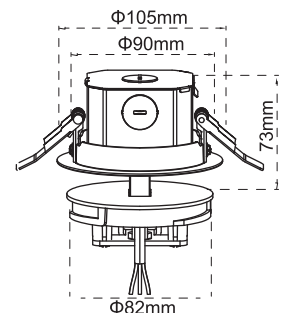

CL-TRAH3-RM-30