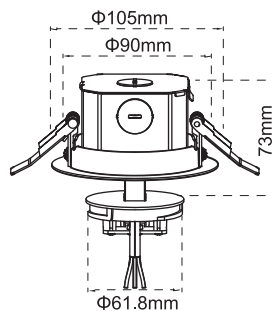

CL-TRAH3-RM-20