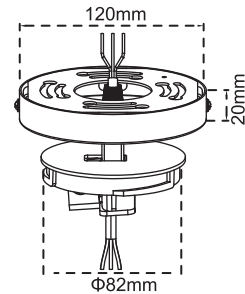

CL-TRAH3-SM-30

RECESSED MOUNTED KIT Body Color

CL-TRAH3-RM-10-WH	White
CL-TRAH3-RM-10-BL	Black
Suitable for: CL-TRLH3-10W-5CCT-PDA	
CL-TRAH3-RM-20-WH	White
CL-TRAH3-RM-20-BL	Black
Suitable for: CL-TRLH3-20W-5CCT-PDA	
CL-TRAH3-RM-30-WH	White
CL-TRAH3-RM-30-BL	Black
Suitable for: CL-TRLH3-30W-5CCT-PDA