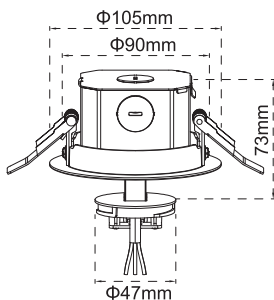

## RECESSED MOUNTED KIT Body Color

CL-TRAH3-RM-10-WH	White
CL-TRAH3-RM-10-BL	Black
Suitable for: CL-TRLH3-10W-5CCT-PDA	
CL-TRAH3-RM-20-WH	White
CL-TRAH3-RM-20-BL	Black
Suitable for: CL-TRLH3-20W-5CCT-PDA	
CL-TRAH3-RM-30-WH	White
CL-TRAH3-RM-30-BL	Black
Suitable for: CL-TRLH3-30W-5CCT-PDA	