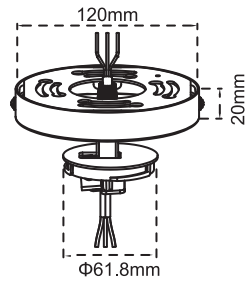

CL-TRAH3-SM-20