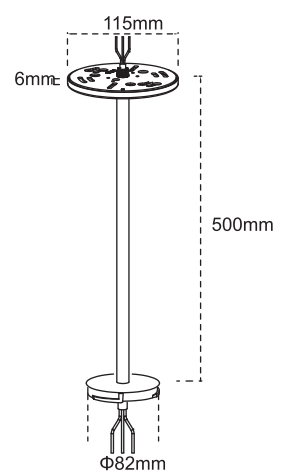

LED Track Lights | Zoomable Multi-mount Accessories

Default setup comes with a 3-wire (Halo) compatible track adapter with multiple mounting options available.

PENDANT KIT

Body Color

CL-TRAH3-PENDANT-10-WH
 CL-TRAH3-PENDANT-10-BL
 Suitable for: CL-TRLH3-10W-5CCT-PDA

CL-TRAH3-PENDANT-20-WH
 CL-TRAH3-PENDANT-20-BL
 Suitable for: CL-TRLH3-20W-5CCT-PDA

CL-TRAH3-PENDANT-30-WH
 CL-TRAH3-PENDANT-30-BL
 Suitable for: CL-TRLH3-30W-5CCT-PDA

CL-TRAH3-PENDANT-10

CL-TRAH3-PENDANT-20