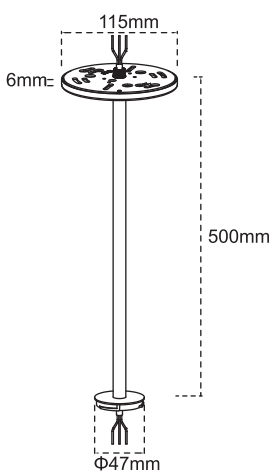

LED Track Lights | Zoomable Multi-mount Accessories

Default setup comes with a 3-wire (Halo) compatible track adapter with multiple mounting options available.

PENDANT KIT

Body Color

CL-TRAH3-PENDANT-10-WH
 CL-TRAH3-PENDANT-10-BL
 Suitable for: CL-TRLH3-10W-5CCT-PDA

CL-TRAH3-PENDANT-20-WH
 CL-TRAH3-PENDANT-20-BL
 Suitable for: CL-TRLH3-20W-5CCT-PDA

CL-TRAH3-PENDANT-30-WH
 CL-TRAH3-PENDANT-30-BL
 Suitable for: CL-TRLH3-30W-5CCT-PDA

CL-TRAH3-PENDANT-10

CL-TRAH3-PENDANT-20

CL-TRAH3-PENDANT-30