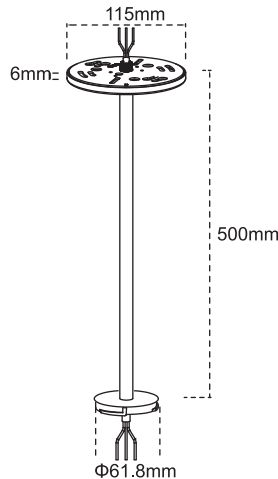

LED Track Lights | Zoomable Multi-mount Accessories

Default setup comes with a 3-wire (Halo) compatible track adapter with multiple mounting options available.

PENDANT KIT

Body Color

CL-TRAH3-PENDANT-10-WH
 CL-TRAH3-PENDANT-10-BL
 Suitable for: CL-TRLH3-10W-5CCT-PDA

CL-TRAH3-PENDANT-20-WH
 CL-TRAH3-PENDANT-20-BL
 Suitable for: CL-TRLH3-20W-5CCT-PDA

CL-TRAH3-PENDANT-30-WH
 CL-TRAH3-PENDANT-30-BL
 Suitable for: CL-TRLH3-30W-5CCT-PDA

CL-TRAH3-PENDANT-10

CL-TRAH3-PENDANT-20

CL-TRAH3-PENDANT-30