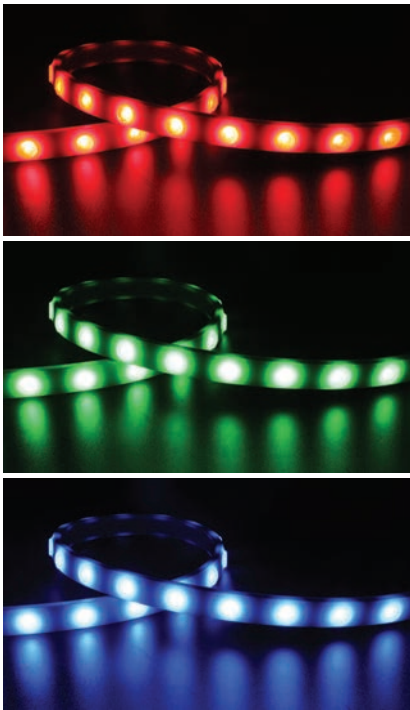

Low Voltage RGBW Wall Washer Strip Light

Product Code	Input Voltage	Power	Lumen	Color Temp	Beam Angle	Roll
CL-STW2-SMD-28-2467-30D-RGBW	24 VDC	24W/m	570lm/m White	RGBW	30°	5m/Roll

Accessories

CL-STW2-CLIPS
Clips
Dimensions: 21.9 x 10.9 x 35mm

CL-STW2-MOUNTING CLIPS
Adjustable Mounting Clip

CL-STW2-EC
End Cap without hole

CL-STW2-ECH
End Cap with hole

CL-STW2-ALU
Aluminum Profiles
Dimensions: 21.9 x 10.9 x 1000mm

Accessories included:
15 pcs of clips, 4 pcs of end caps with holes and 4 pcs of end caps without holes