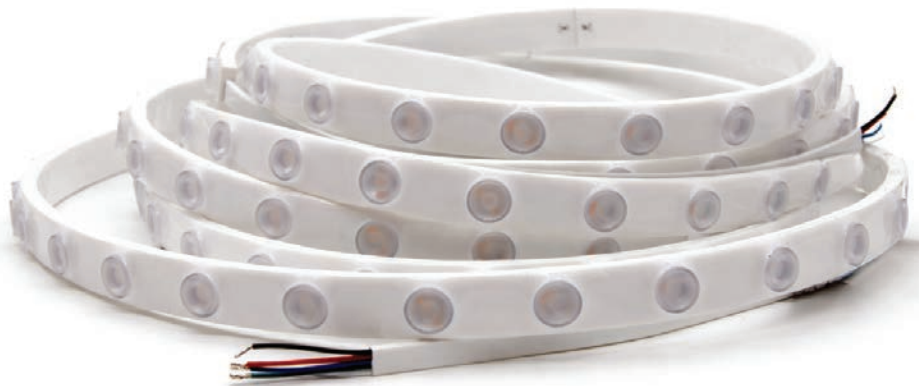

Low Voltage RGBW Wall Washer Strip Light

Product Code	Input Voltage	Power	Lumen	Color Temp	Beam Angle	Roll
CL-STW2-SMD-28-2467-30D-RGBW	24 VDC	24W/m	570lm/m White	RGBW	30°	5m/Roll

Accessories

CL-STW2-CLIPS
Clips
Dimensions: 21.9 x 10.9 x 35mm

CL-STW2-MOUNTING CLIPS
Adjustable Mounting Clip

CL-STW2-EC
End Cap without hole

CL-STW2-ECH
End Cap with hole

CL-STW2-ALU
Aluminum Profiles
Dimensions: 21.9 x 10.9 x 1000mm

Accessories included:
15 pcs of clips, 4 pcs of end caps with holes and 4 pcs of end caps without holes

- SMD5050
- cUL listed