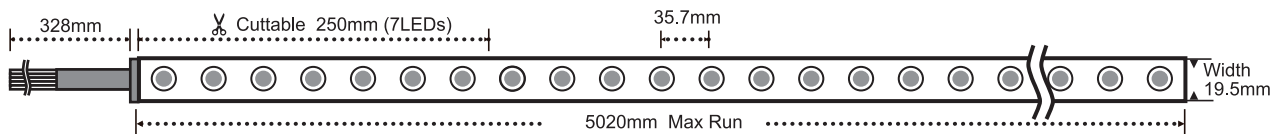

Low Voltage RGBW Wall Washer Strip Light

Product Code	Input Voltage	Power	Lumen	Color Temp	Beam Angle	Roll
CL-STW2-SMD-28-2467-30D-RGBW	24 VDC	24W/m	570lm/m White	RGBW	30°	5m/Roll

Accessories

CL-STW2-CLIPS
Clips
Dimensions: 21.9 x 10.9 x 35mm

CL-STW2-MOUNTING CLIPS
Adjustable Mounting Clip

CL-STW2-EC
End Cap without hole

CL-STW2-ECH
End Cap with hole

CL-STW2-ALU
Aluminum Profiles
Dimensions: 21.9 x 10.9 x 1000mm

Accessories included:
15 pcs of clips, 4 pcs of end caps with holes and 4 pcs of end caps without holes