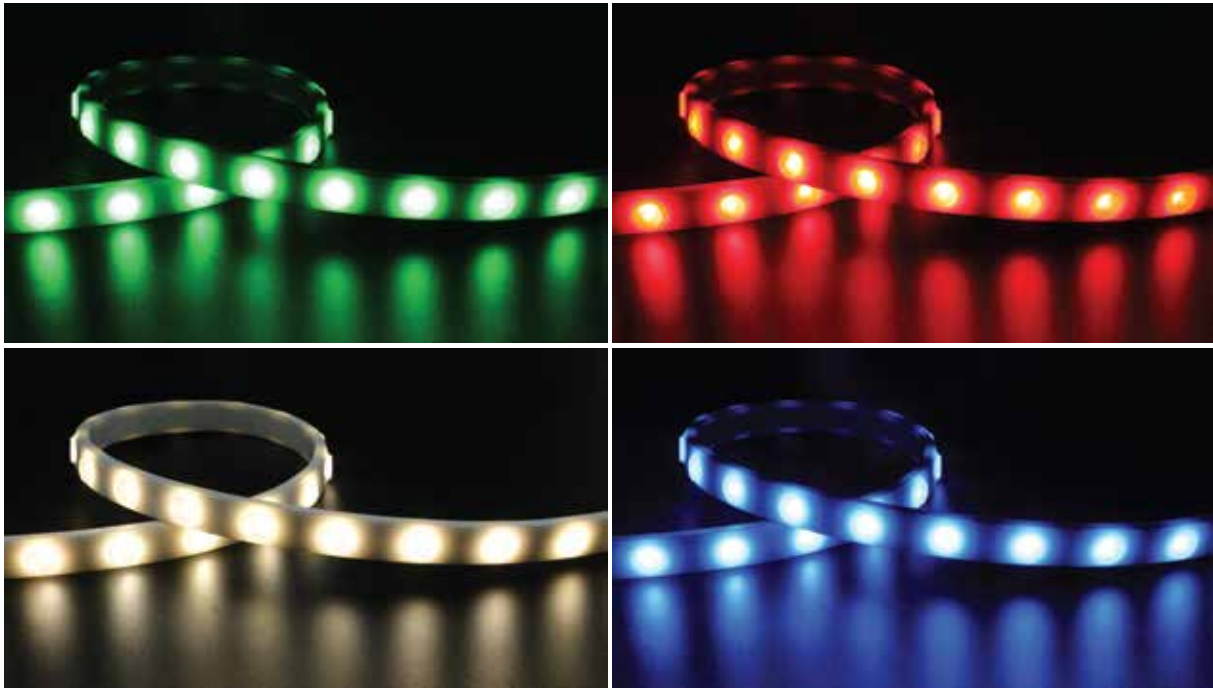

# Low Voltage RGBW Wall Washer Strip Light

Product Code	Input Voltage	Power	Lumen	Color Temp	Beam Angle	Roll
CL-STW2-SMD-28-2467-30D-RGBW	24 VDC	24W/m	570lm/m White	RGBW	30°	5m/Roll

## Accessories

**CL-STW2-CLIPS**  
Clips  
Dimensions: 21.9 x 10.9 x 35mm

**CL-STW2-MOUNTING CLIPS**  
Adjustable Mounting Clip

**CL-STW2-EC**  
End Cap without hole

**CL-STW2-ECH**  
End Cap with hole

**CL-STW2-ALU**  
Aluminum Profiles  
Dimensions: 21.9 x 10.9 x 1000mm

Accessories included:  
15 pcs of clips, 4 pcs of end caps with holes and 4 pcs of end caps without holes

- SMD5050
- cUL listed