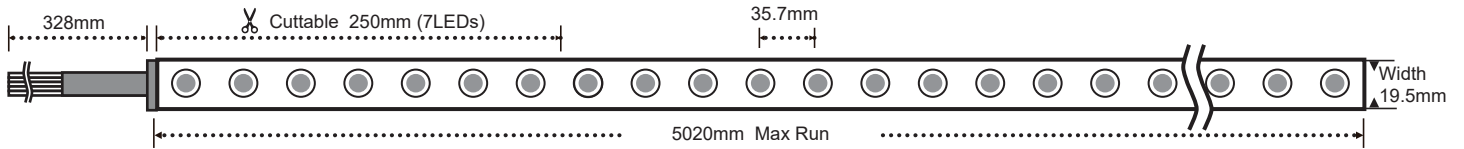

# Low Voltage RGBW Wall Washer Strip Light

Product Code	Input Voltage	Power	Lumen	Color Temp	Beam Angle	Roll
CL-STW2-SMD-28-2467-30D-RGBW	24 VDC	24W/m	570lm/m White	RGBW	30°	5m/Roll

## Accessories

**CL-STW2-CLIPS**  
Clips  
Dimensions: 21.9 x 10.9 x 35mm

**CL-STW2-MOUNTING CLIPS**  
Adjustable Mounting Clip

**CL-STW2-EC**  
End Cap without hole

**CL-STW2-ECH**  
End Cap with hole

**CL-STW2-ALU**  
Aluminum Profiles  
Dimensions: 21.9 x 10.9 x 1000mm

Accessories included:  
15 pcs of clips, 4 pcs of end caps with holes and 4 pcs of end caps without holes

- SMD5050
- cUL listed