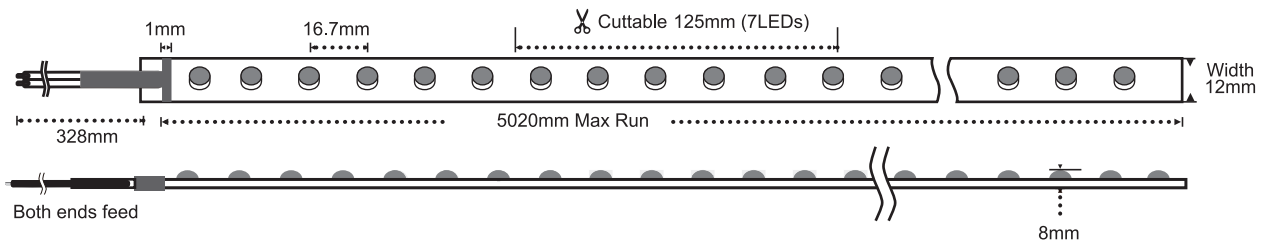

Low Voltage Wall Washer Strip Lights

Product Code	Input Voltage	Power	Lumen	Color Temp	Beam Angle	Roll
CL-STW1-SMD-56-14-2467-30D-3K	24 VDC	14.4W/m	1260lm/m	3000K	30°	5m/Roll
CL-STW1-SMD-56-14-2467-30D-4K	24 VDC	14.4W/m	1260lm/m	4000K	30°	5m/Roll
CL-STW1-SMD-56-14-2467-30D-5K	24 VDC	14.4W/m	1260lm/m	5000K	30°	5m/Roll

Accessories

CL-STW1-CLIPS
Clips
Dimensions: 14x9.5x30mm

CL-STW1-ALU
Aluminum Profiles
Dimensions: 14x9.5x1000mm

CL-STW1-EC
End Cap without hole

CL-STW1-ECH
End Cap with hole

Accessories included:
15 pcs of clips, 4 pcs of end caps with holes and 4 pcs of end caps without holes