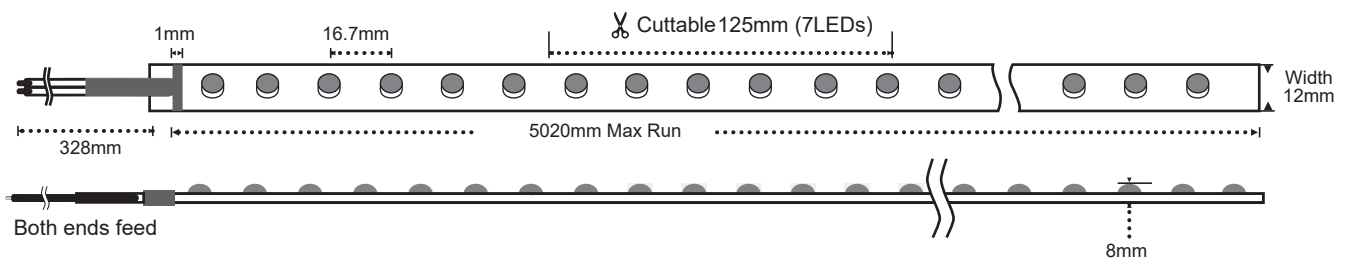

Low Voltage Wall Washer Strip Light

Product Code	Input Voltage	Power	Lumen	Color Temp	Beam Angle	Roll
CL-STW1-SMD-56-14-2467-30D-3K	24 VDC	14.4W/m	1260lm/m	3000K	30°	5m/Roll
CL-STW1-SMD-56-14-2467-30D-4K	24 VDC	14.4W/m	1260lm/m	4000K	30°	5m/Roll
CL-STW1-SMD-56-14-2467-30D-5K	24 VDC	14.4W/m	1260lm/m	5000K	30°	5m/Roll

Accessories

CL-STW1-CLIPS
Clips
Dimensions: 14x9.5x30mm

CL-STW1-ALU
Aluminum Profiles
Dimensions: 14x9.5x1000mm

CL-STW1-EC
End Cap without hole

CL-STW1-ECH
End Cap with hole

Accessories included:
15 pcs of clips, 4 pcs of end caps with holes and 4 pcs of end caps without holes