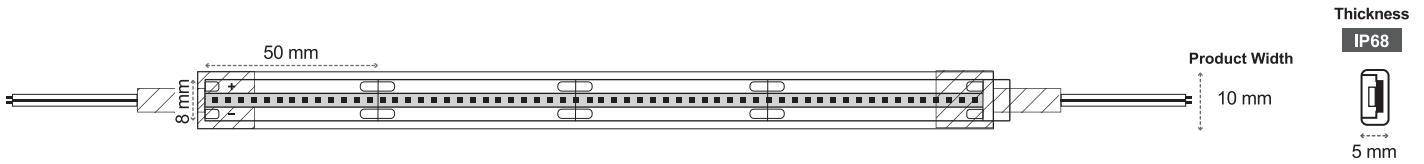

# Low-Voltage CSP LED Strip Lights

Product Code	Input Voltage	Power	LED QTY	Lumen	Color Temp	IP	PCB Width
CL-ST-CSP-320-10-2468-3K	24VDC	10 W/m	320 LED/m	950 lm/m	3000K	68	8 mm
CL-ST-CSP-320-10-2468-4K					4000K		
CL-ST-CSP-320-10-2468-5K					5000K		

- o Installation accessories are available.
- o Maximum 10 meters of strips can be connected in series mode to one power supply.
- Suitable for sauna and underwater
- 24V strip, superior performance compared to 12V strip
- cUL approved