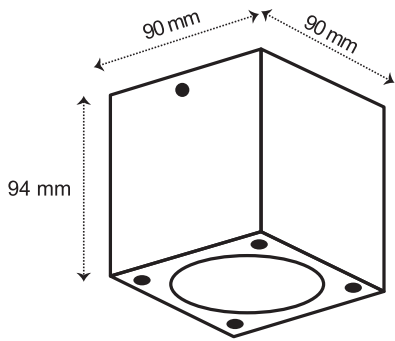

Surface-Mount LED Ceiling Light

Product Code	Input Voltage	Power	Lumen	Color Temp	Beam angle
CL-SCL-2386-7W-3K	110-240VAC, 50/60Hz	7 W	575 lm	3000K	20°

- Pretreated powder coating for outdoor use
- OSRAM LED chip
- cETL approved