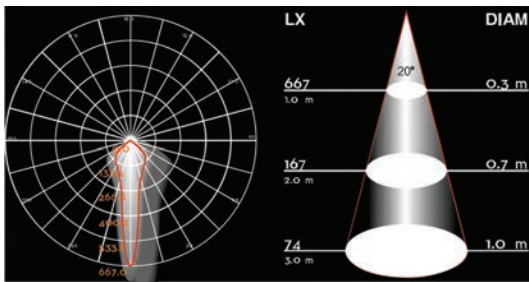

Surface-Mount LED Ceiling Light

Product Code	Input Voltage	Power	Lumen	Color Temp	Beam angle
CL-SCL-2386-7W-3K	110-240VAC, 50/60Hz	7 W	575 lm	3000K	20°

- Pretreated powder coating for outdoor use
- OSRAM LED chip
- cETL approved