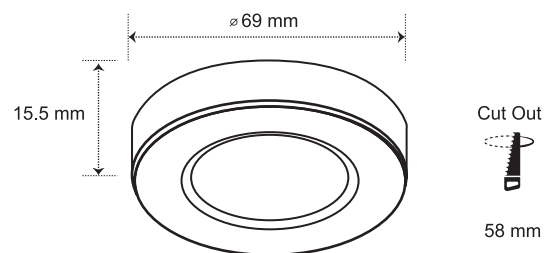

Round LED Puck Light

Input Voltage	Power	Lumen	CRI	CCT
24VDC	3 W	220lm	>80	3CCT Adjustable 3000K- 4000K- 5000K

Product Code	Body Color
CL-Puck300F-324-3CCT-WH	White
CL-Puck300F-324-3CCT-BL	Black
CL-Puck300F-324-3CCT-SN	Satin Nickel

- Surface mounted or recessed installation
- Aluminum body with polystyrene diffuser
- cETL Certificate

DC
24V

IP20

DIMMABLE

CRI
>80

WARRANTY
3
YEARS
WARRANTY

Lifetime
>30,000 hrs

Working Temperature