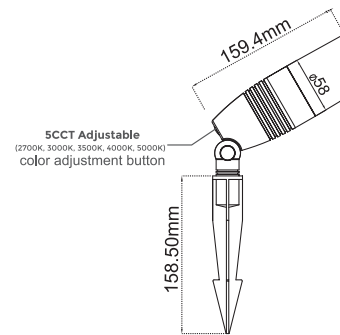

CL-LS13-30-724-5CCT-BL

Installation Accessories

CL-LSA-M03

CL-LSA-M04

CL-LSA-M05

Bluetooth Gateway Available: **CBSMHUB-Signal Repeater**

- 180° Adjustable light head
- Tempered glass lens