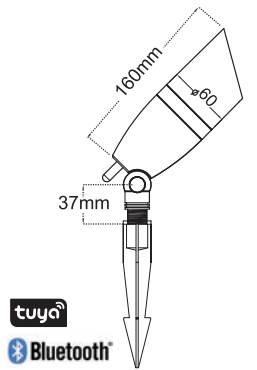

Landscape Spot Lights

Product Code	Input Voltage	Power	Lumen	Beam Angle	Color Temp	IP
CL-LS13-30-724-5CCT-BL	12-24VAC	7W	650lm	30°	5CCT 2700K-3000K-3500K 4000K-5000K	65
CL-LS13-30-524-RGBCW-M-BL	12-24VAC	5W		30°	RGBCW Manual button	65
CL-LS13-30-724-RGBCW-BL	12-24VAC	7 W		30°	RGBCW	65

- 180° Adjustable light head
- Tempered glass lens