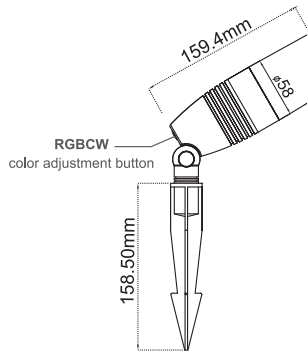

CL-LS13-30-524-RGBCW-M-BL