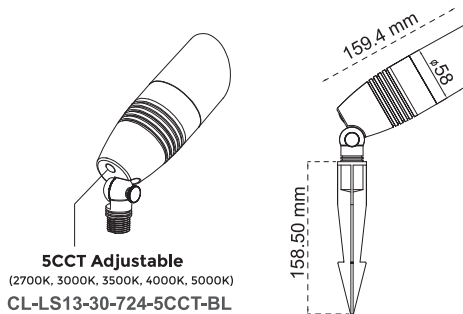

Landscape LED Spot Lights

Product Code	Power	Lumen	CCT	Beam Angle	IP	Input Voltage
CL-LS13-60-724-3K-BL	7 W	650lm	3000K	60°	65	12-24V AC/DC
CL-LS13-60-724-5K-BL	7 W	650lm	5000K	60°	65	12-24V AC/DC
CL-LS13-30-724-RGBCW	7 W		RGBCW	30°	65	12-24V AC/DC
CL-LS13-30-724-5CCT-BL	7 W	650lm	5CCT	30°	65	12-24V AC/DC

(2700k-3000K-3500K-4000K-5000K)

- LS13-30-724-RGBCW is Applicable with smart Tuya app via Bluetooth
- Die-cast Aluminium housing and spike
- 180° Adjustable light head
- Tempered glass lens
- CRI >90
- Working temperature -40°C to +40°C
- Lifetime >50,000 hrs
- 5 years warranty