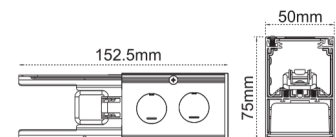

CL-LL1A-RK2 Recessed Kit 2ft