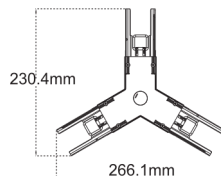

Up & Down LED Linear Light Accessories

CL-LL1A-CROSS
Cross corner

CL-LL1A-T corner
T corner

CL-LL1A-V120 corner
120 degree connector

CL-LL1A-L corner
L corner

CL-LL1A-Y corner
Y connector

CL-LL1A-SCON
Straight connector