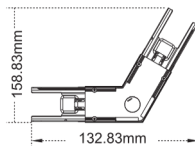

Up & Down LED Linear Light Accessories

CL-LL1A-CROSS
Cross corner

CL-LL1A-T corner
T corner

CL-LL1A-V120 corner
120 degree connector

CL-LL1A-L corner
L corner

CL-LL1A-Y corner
Y connector

CL-LL1A-SCON
Straight connector