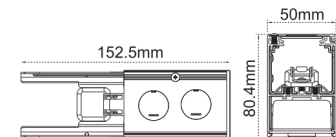

Up & Down LED Linear Light Accessories

CL-LL1A-PC cover
Diffuser