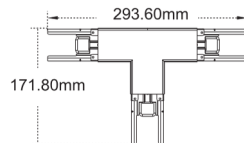

Up & Down LED Linear Light Accessories

CL-LL1A-CROSS
Cross corner

CL-LL1A-T corner
T corner

CL-LL1A-V120 corner
120 degree connector

CL-LL1A-L corner
L corner

CL-LL1A-Y corner
Y connector

CL-LL1A-SCON
Straight connector