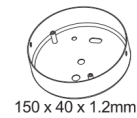

Up & Down LED Linear Light Accessories

CL-LL1A-CROSS
Cross corner

CL-LL1A-T corner
T corner

CL-LL1A-V120 corner
120 degree connector

CL-LL1A-L corner
L corner

CL-LL1A-Y corner
Y connector

CL-LL1A-SCON
Straight connector

CL-LL1A-WMA
Wall mount

CL-LL1A-surface mount kit
Surface mount kit

CL-LL1A-PKC
Canopy pendant kit

CL-LL1A-AC wire
AC Wire with

CL-LL1A-Safety wire
Safety wire

CL-LL1A-PSMC
Plug in sensor

CL-LL1A-PSMI
Plug in sensor