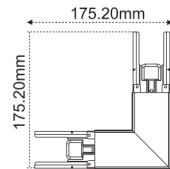

Up & Down LED Linear Light Accessories

CL-LL1A-CROSS
Cross corner

CL-LL1A-T corner
T corner

CL-LL1A-V120 corner
120 degree connector

CL-LL1A-L corner
L corner

CL-LL1A-Y corner
Y connector

CL-LL1A-SCON
Straight connector