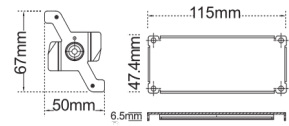

CL-LL1A-surface mount kit
Surface mount kit