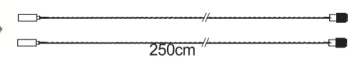

Up & Down LED Linear Light Accessories

CL-LL1A-CROSS
Cross corner

CL-LL1A-T corner
T corner

CL-LL1A-V120 corner
120 degree connector

CL-LL1A-L corner
L corner

CL-LL1A-Y corner
Y connector

CL-LL1A-SCON
Straight connector

CL-LL1A-WMA
Wall mount

CL-LL1A-surface mount kit
Surface mount kit

CL-LL1A-PKC
Canopy pendant kit

CL-LL1A-AC wire
AC Wire with

CL-LL1A-Safety wire
Safety wire

CL-LL1A-PSMC
Plug in sensor

CL-LL1A-PSMI
Plug in sensor