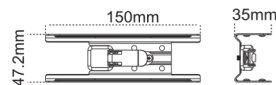

Up & Down LED Linear Light Accessories

CL-LL1A-CROSS
Cross corner

CL-LL1A-T corner
T corner

CL-LL1A-V120 corner
120 degree connector

CL-LL1A-L corner
L corner

CL-LL1A-Y corner
Y connector

CL-LL1A-SCON
Straight connector