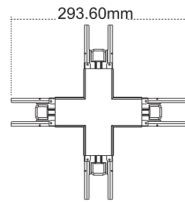

Up & Down LED Linear Light Accessories

CL-LL1A-CROSS
Cross corner

CL-LL1A-T corner
T corner

CL-LL1A-V120 corner
120 degree connector

CL-LL1A-L corner
L corner

CL-LL1A-Y corner
Y connector

CL-LL1A-SCON
Straight connector