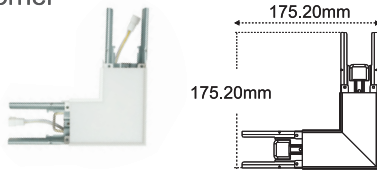

Up & Down LED Linear Light Accessories

Body Color available in Black and White

CL-LL1A-CROSS
Cross corner

CL-LL1A-T corner
T corner

CL-LL1A-V120 corner
120 degree connector

CL-LL1A-L corner
L corner

CL-LL1A-Y corner
Y connector

CL-LL1A-SCON
Straight connector

CL-LL1A-WMA
Wall mount

CL-LL1A-PC cover
Diffuser

CL-LL1A-surface mount kit
Surface mount kit

CL-LL1A-PKC
Canopy pendant kit

CL-LL1A-AC wire
AC Wire with connector

CL-LL1A-Safety wire
Safety wire