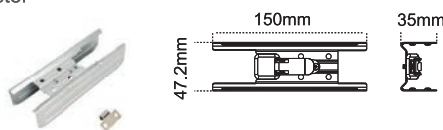

Up & Down LED Linear Light Accessories

Body Color available in Black and White

CL-LL1A-CROSS
Cross corner

CL-LL1A-T corner
T corner

CL-LL1A-V120 corner
120 degree connector

CL-LL1A-L corner
L corner

CL-LL1A-Y corner
Y connector

CL-LL1A-SCON
Straight connector

CL-LL1A-WMA
Wall mount

CL-LL1A-PC cover
Diffuser

CL-LL1A-surface mount kit
Surface mount kit

CL-LL1A-PKC
Canopy pendant kit

CL-LL1A-AC wire
AC Wire with connector

CL-LL1A-Safety wire
Safety wire

CL-LL1A-PSMC
Plug in sensor

CL-LL1A-PSMI
Plug in sensor

CL-LL1A-PSMI-PRO
Plug in sensor

CL-LL1A-PSMI-PRO-REMOTE
Remote controller for CL-LL1A-PSMI-PRO

CL-LL1A-RK2 Recessed Kit 2ft

CL-LL1A-RK4 Recessed Kit 4ft