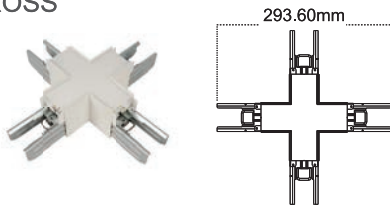

Up & Down LED Linear Light Accessories

Body Color available in Black and White

CL-LL1A-CROSS
Cross corner

CL-LL1A-T corner
T corner

CL-LL1A-V120 corner
120 degree connector

CL-LL1A-L corner
L corner

CL-LL1A-Y corner
Y connector

CL-LL1A-SCON
Straight connector

CL-LL1A-WMA
Wall mount

CL-LL1A-PC cover
Diffuser

CL-LL1A-surface mount kit
Surface mount kit

CL-LL1A-PKC
Canopy pendant kit

CL-LL1A-AC wire
AC Wire with connector

CL-LL1A-Safety wire
Safety wire

CL-LL1A-PSMC
Plug in sensor

CL-LL1A-PSMI
Plug in sensor

CL-LL1A-PSMI-PRO
Plug in sensor

CL-LL1A-PSMI-PRO-REMOTE
Remote controller for CL-LL1A-PSMI-PRO

CL-LL1A-RK2 Recessed Kit 2ft

CL-LL1A-RK4 Recessed Kit 4ft

CL-LL1A-RK8 Recessed Kit 8ft