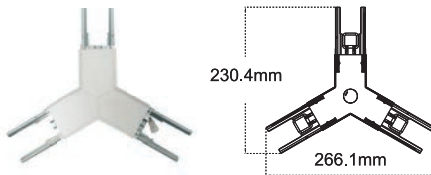

Up & Down LED Linear Light Accessories

Body Color available in Black and White

CL-LL1A-CROSS
Cross corner

CL-LL1A-T corner
T corner

CL-LL1A-V120 corner
120 degree connector

CL-LL1A-L corner
L corner

CL-LL1A-Y corner
Y connector

CL-LL1A-SCON
Straight connector

CL-LL1A-WMA
Wall mount

CL-LL1A-PC cover
Diffuser

CL-LL1A-surface mount kit
Surface mount kit

CL-LL1A-PKC
Canopy pendant kit

CL-LL1A-AC wire
AC Wire with connector

CL-LL1A-Safety wire
Safety wire

CL-LL1A-RK8 Recessed Kit 8ft