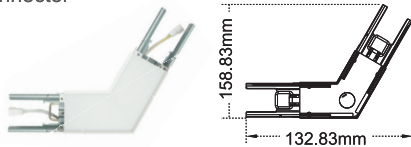

Up & Down LED Linear Light Accessories

Body Color available in Black and White

CL-LL1A-CROSS
Cross corner

CL-LL1A-T corner
T corner

CL-LL1A-V120 corner
120 degree connector

CL-LL1A-L corner
L corner

CL-LL1A-Y corner
Y connector

CL-LL1A-SCON
Straight connector

CL-LL1A-WMA
Wall mount

CL-LL1A-PC cover
Diffuser

CL-LL1A-surface mount kit
Surface mount kit

CL-LL1A-PKC
Canopy pendant kit

CL-LL1A-AC wire
AC Wire with connector

CL-LL1A-Safety wire
Safety wire