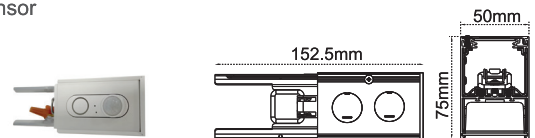

CL-LL1A-PSMI-PRO-REMOTE
Remote controller for CL-LL1A-PSMI-PRO