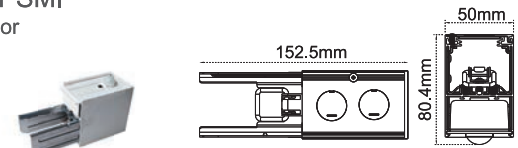

CL-LL1A-PSMI-PRO
Plug in sensor