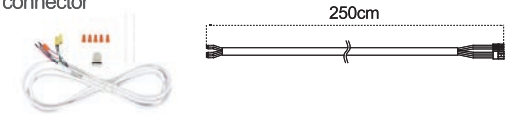

Up & Down LED Linear Light Accessories

Body Color available in Black and White

CL-LL1A-CROSS
Cross corner

CL-LL1A-T corner
T corner

CL-LL1A-V120 corner
120 degree connector

CL-LL1A-L corner
L corner

CL-LL1A-Y corner
Y connector

CL-LL1A-SCON
Straight connector

CL-LL1A-WMA
Wall mount

CL-LL1A-PC cover
Diffuser

CL-LL1A-surface mount kit
Surface mount kit

CL-LL1A-PKC
Canopy pendant kit

CL-LL1A-AC wire
AC Wire with connector

CL-LL1A-Safety wire
Safety wire

CL-LL1A-PSMC
Plug in sensor

CL-LL1A-PSMI
Plug in sensor

CL-LL1A-PSMI-PRO
Plug in sensor

CL-LL1A-PSMI-PRO-REMOTE
Remote controller for CL-LL1A-PSMI-PRO

CL-LL1A-RK2 Recessed Kit 2ft

CL-LL1A-RK4 Recessed Kit 4ft