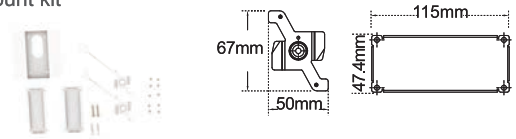

Up & Down LED Linear Light Accessories

Body Color available in Black and White

CL-LL1A-CROSS
Cross corner

CL-LL1A-T corner
T corner

CL-LL1A-V120 corner
120 degree connector

CL-LL1A-L corner
L corner

CL-LL1A-Y corner
Y connector

CL-LL1A-SCON
Straight connector

CL-LL1A-WMA
Wall mount

CL-LL1A-PC cover
Diffuser

CL-LL1A-surface mount kit
Surface mount kit

CL-LL1A-PKC
Canopy pendant kit

CL-LL1A-AC wire
AC Wire with connector

CL-LL1A-Safety wire
Safety wire