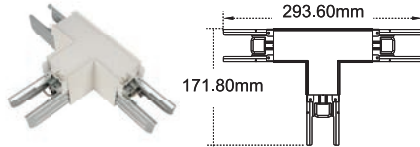

Up & Down LED Linear Light Accessories

Body Color available in Black and White

CL-LL1A-CROSS
Cross corner

CL-LL1A-T corner
T corner

CL-LL1A-V120 corner
120 degree connector

CL-LL1A-L corner
L corner

CL-LL1A-Y corner
Y connector

CL-LL1A-SCON
Straight connector

CL-LL1A-WMA
Wall mount

CL-LL1A-PC cover
Diffuser

CL-LL1A-surface mount kit
Surface mount kit

CL-LL1A-PKC
Canopy pendant kit

CL-LL1A-AC wire
AC Wire with connector

CL-LL1A-Safety wire
Safety wire

CL-LL1A-PSMC
Plug in sensor

CL-LL1A-PSMI
Plug in sensor

CL-LL1A-PSMI-PRO
Plug in sensor

CL-LL1A-PSMI-PRO-REMOTE
Remote controller for CL-LL1A-PSMI-PRO

CL-LL1A-RK2 Recessed Kit 2ft

CL-LL1A-RK4 Recessed Kit 4ft

CL-LL1A-RK8 Recessed Kit 8ft