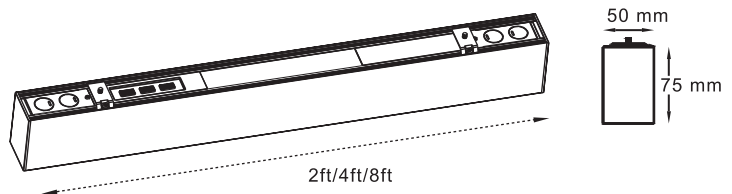

Up & Down LED Linear Lights

Adjustable Proportion	
DOWN 100%	UP 0%
DOWN 90%	UP 10%
DOWN 70%	UP 30%

Product Code	Power	Lumen	CCT	Beam angle	Length
CL-LL1-225-3CCT	Adjustable 15/20/25W	130lm/W	3CCT	120° Diffused	2 ft
CL-LL1-450-3CCT	Adjustable 30/40/50W	130lm/W	Adjustable 3000K 3500K 4000K	120° Diffused	4 ft
CL-LL1-8100-3CCT	Adjustable 60/80/100W	130lm/W	4000K	120° Diffused	8 ft

- Body Color available in Black and White
- Seamless connection
- Input Voltage: 120-347VAC 50/60Hz
- Bridgelux LED chip
- Flicker free isolated driver
- Pendant/Surface/Recessed/Wall-mount/T-bar installation kits are available
- cUL Certificate