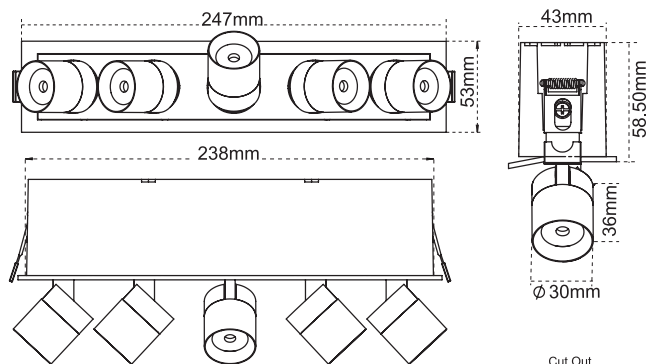

Recessed Linear Spot Light

Product Code	Input Voltage	Power	Lumen	Color Temp	Beam Angle
CL-LBS2-6-5CCT-WH	120VAC 50/60Hz	6W	330lm	5CCT	40°
CL-LBS2-6-5CCT-BL	120VAC 50/60Hz	6W	330lm	Adjustable	40°
CL-LBS5-15-5CCT-WH	120VAC 50/60Hz	15W	830lm	2700K-3000K	40°
CL-LBS5-15-5CCT-BL	120VAC 50/60Hz	15W	830lm	3500K-4000K-5000K	40°

128x46mm

CL-LBS2-6-5CCT

CL-LBS5-15-5CCT

242x46mm

• cETL listed