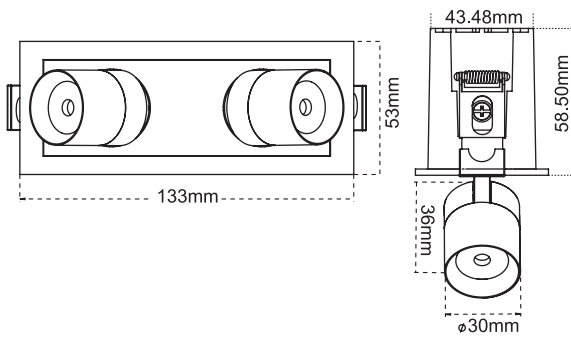

Recessed Linear Spot Light

Product Code	Input Voltage	Power	Lumen	Color Temp	Beam Angle
CL-LBS2-6-5CCT-WH	120VAC 50/60Hz	6W	330lm	5CCT	40°
CL-LBS2-6-5CCT-BL	120VAC 50/60Hz	6W	330lm	Adjustable	40°
CL-LBS5-15-5CCT-WH	120VAC 50/60Hz	15W	830lm	2700K-3000K	40°
CL-LBS5-15-5CCT-BL	120VAC 50/60Hz	15W	830lm	3500K-4000K-5000K	40°

128x46mm

CL-LBS2-6-5CCT

CL-LBS5-15-5CCT

242x46mm

• cETL listed