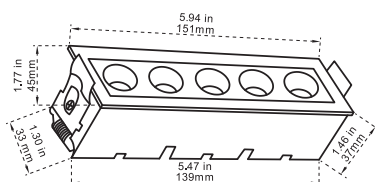

Recessed Linear Blade

CL-LB5-T1-10-38D

CL-LB10-T1-20-38D

Product Code	Input Voltage	Power	Lumen	Color Temp	Beam Angle
CL-LB5-T1-10-38D-3K	120VAC 50/60Hz	10W	600lm	3000K	38°
CL-LB5-T1-10-38D-4K	120VAC 50/60Hz	10W	600lm	4000K	38°
CL-LB10-T1-20-38D-3K	120VAC 50/60Hz	20W	1650lm	3000K	38°
CL-LB10-T1-20-38D-4K	120VAC 50/60Hz	20W	1650lm	4000K	38°

L5.79 * W1.38 in
L147 * W35 mm

L11 * W1.38 in
L281 * W35 mm

- Body Color: Black | White
- Installation plate is available
- cETL certificate