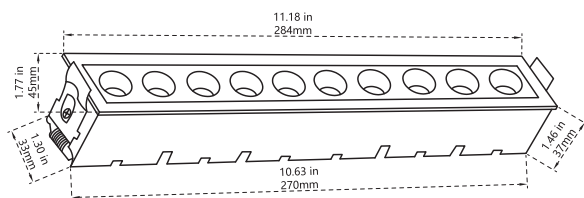

Recessed Linear Blade

CL-LB5-T1-10-38D

CL-LB10-T1-20-38D

Product Code	Input Voltage	Power	Lumen	Color Temp	Beam Angle
CL-LB5-T1-10-38D-3K	120VAC 50/60Hz	10W	600lm	3000K	38°
CL-LB5-T1-10-38D-4K	120VAC 50/60Hz	10W	600lm	4000K	38°
CL-LB10-T1-20-38D-3K	120VAC 50/60Hz	20W	1650lm	3000K	38°
CL-LB10-T1-20-38D-4K	120VAC 50/60Hz	20W	1650lm	4000K	38°

L5.79 * W1.38 in
L147 * W35 mm

L11 * W1.38 in
L281 * W35 mm

- Body Color: Black | White
- Installation plate is available
- cETL certificate