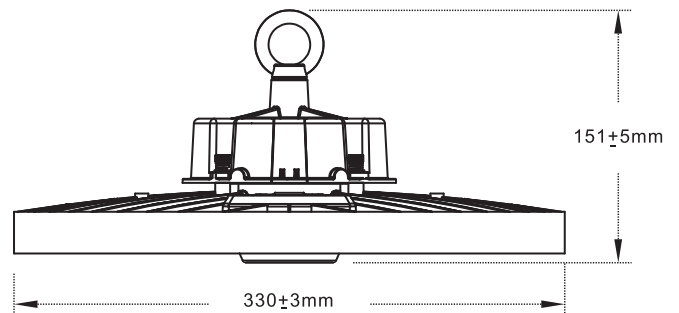

CL-IND-UFO1-150W-3CCT-BL

CL-IND-UFO1-240W-3CCT-BL

- 6ft power and dimming cords included.
- Hook and sensor base included.
- Aluminum die-cast body with PC lens
- cUL certificate