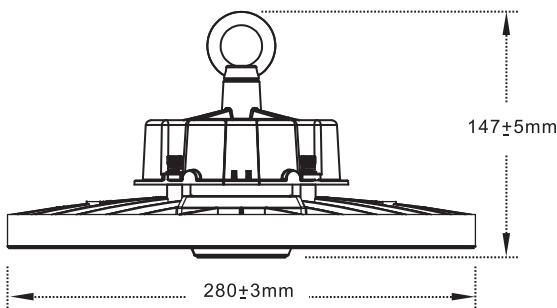

CL-IND-UFO1-150W-3CCT-BL

CL-IND-UFO1-240W-3CCT-BL

- 6ft power and dimming cords included.
- Hook and sensor base included.
- Aluminum die-cast body with PC lens
- cUL certificate