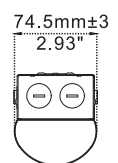

# Industrial LED Strip Lights

Product Code	Input Voltage	Power	Lumen	Color Temp
CL-IND-ST1-4FT-40W-5CCT-WH	120-347VAC 50/60Hz	Adjustable 20W/30W/40W	120-140lm/W	5CCT Adjustable 3000K 4000K 5000K 5700K 6500K
CL-IND-ST1-8FT-80W-5CCT-WH	120-347VAC 50/60Hz	Adjustable 60W/70W/80W	120-140lm/W	