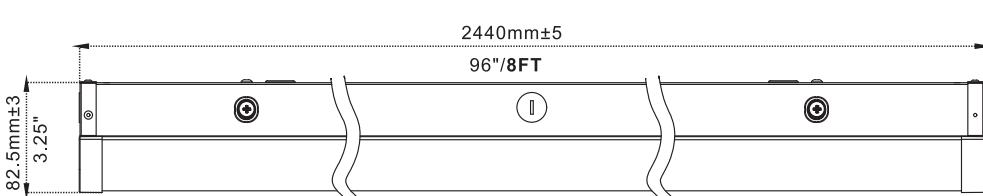

# Industrial LED Strip Lights

Product Code	Input Voltage	Power	Lumen	Color Temp
CL-IND-ST1-4FT-40W-5CCT-WH	120-347VAC 50/60Hz	Adjustable 20W/30W/40W	120-140lm/W	5CCT Adjustable 3000K 4000K 5000K 5700K 6500K
CL-IND-ST1-8FT-80W-5CCT-WH	120-347VAC 50/60Hz	Adjustable 60W/70W/80W	120-140lm/W	

- Surface mount kit included
- cUL certificate