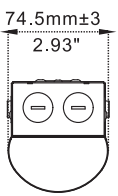

# Industrial LED Strip Lights

Product Code	Input Voltage	Power	Lumen	Color Temp
CL-IND-ST1-4FT-40W-5CCT-WH	120-347VAC 50/60Hz	Adjustable 20W/30W/40W	120-140lm/W	5CCT Adjustable 3000K 4000K 5000K 5700K 6500K
CL-IND-ST1-8FT-80W-5CCT-WH	120-347VAC 50/60Hz	Adjustable 60W/70W/80W	120-140lm/W	