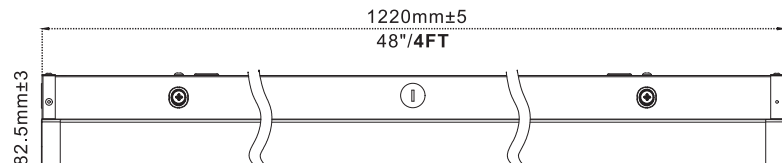

# Industrial LED Strip Lights

Product Code	Input Voltage	Power	Lumen	Color Temp
CL-IND-ST1-4FT-40W-5CCT-WH	120-347VAC 50/60Hz	Adjustable 20W/30W/40W	120-140lm/W	5CCT Adjustable 3000K 4000K 5000K 5700K 6500K
CL-IND-ST1-8FT-80W-5CCT-WH	120-347VAC 50/60Hz	Adjustable 60W/70W/80W	120-140lm/W	

- Surface mount kit included
- cUL certificate