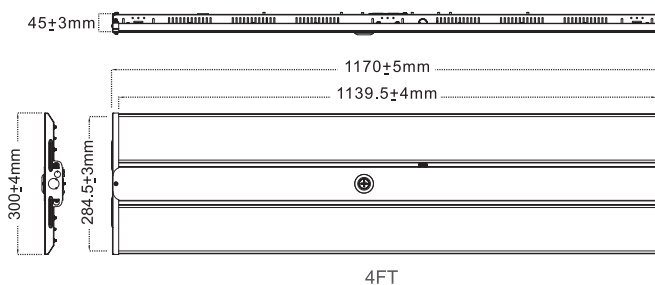

LED Linear High Bay Lights

DLC Premium Listed

Product Code	Input Voltage	Power	Lumen	Color Temp
CL-IND-LHB1-2FT-165W-3CCT-WH	120-347ACV 50/60Hz	Adjustable 130W/150W/165W	138lm/W (3500K) 151lm/W (4000K) 140lm/W (5000K)	3CCT Adjustable 3500K 4000K 5000K
CL-IND-LHB1-4FT-220W-3CCT-WH	120-347ACV 50/60Hz	Adjustable 180W/200W/220W	138lm/W (3500K) 153lm/W (4000K) 142lm/W (5000K)	

- 6ft power and dimming cords included.
- Chain and sensor base included.
- cUL certificate