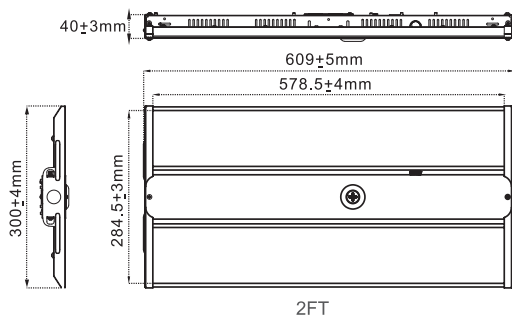

LED Linear High Bay Lights

DLC Premium Listed

Product Code	Input Voltage	Power	Lumen	Color Temp
CL-IND-LHB1-2FT-165W-3CCT-WH	120-347ACV 50/60Hz	Adjustable 130W/150W/165W	138lm/W (3500K) 151lm/W (4000K) 140lm/W (5000K)	3CCT Adjustable 3500K 4000K 5000K
CL-IND-LHB1-4FT-220W-3CCT-WH	120-347ACV 50/60Hz	Adjustable 180W/200W/220W	138lm/W (3500K) 153lm/W (4000K) 142lm/W (5000K)	

- 6ft power and dimming cords included.
- Chain and sensor base included.
- cUL certificate