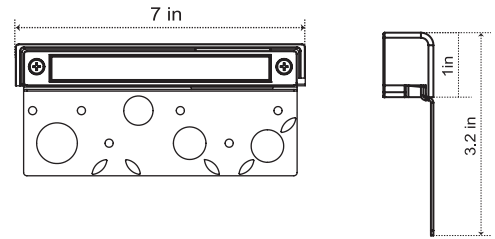

LED Hardscape Lights

7 inch Smart LED Hardscape Light
CL-HS055-524-RGBCW-ORB

7 inch Replaceable Light Head LED Hardscape
CL-HS045R-324-RGBCW-ORB

7 inch LED Hardscape Light
CL-HS045-524-3CCT-ORB

12 inch LED Hardscape Light
CL-HS047-724-3CCT-ORB

Product Code	Input Voltage	Power	Lumen	Color Temp	Length
CL-HS055-524-RGBCW-ORB	12-24VAC	5 W		RGBCW Applicable with Tuya app	7 inch
CL-HS045R-324-RGBCW-ORB	7-17VAC & 12-24VDC	3W		RGBCW Manual Button	7 inch
CL-HS045-524-3CCT-ORB	12-24VAC	5 W	200 lm	3CCT Adjustable 3000K 4000K 5000K	7 inch
CL-HS047-724-3CCT-ORB	12-24VAC	7 W	280 lm		12 inch