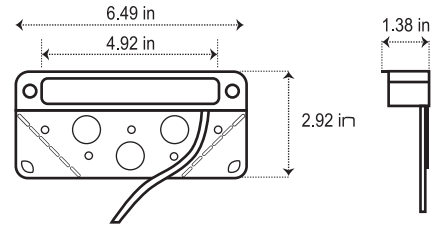

LED Hardscape Lights

7 inch Smart LED Hardscape Light
CL-HS055-524-RGBCW-ORB

7 inch Replaceable Light Head LED Hardscape
CL-HS045R-324-RGBCW-ORB

7 inch LED Hardscape Light
CL-HS045-524-3CCT-ORB

12 inch LED Hardscape Light
CL-HS047-724-3CCT-ORB

Product Code	Input Voltage	Power	Lumen	Color Temp	Length
CL-HS055-524-RGBCW-ORB	12-24VAC	5 W		RGBCW Applicable with Tuya app	7 inch
CL-HS045R-324-RGBCW-ORB	7-17VAC & 12-24VDC	3W		RGBCW Manual Button	7 inch
CL-HS045-524-3CCT-ORB	12-24VAC	5 W	200 lm	3CCT Adjustable 3000K 4000K 5000K	7 inch
CL-HS047-724-3CCT-ORB	12-24VAC	7 W	280 lm		12 inch