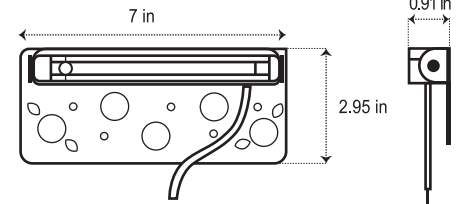

LED Hardscape Lights

7 inch Smart LED Hardscape Light
CL-HS055-524-RGBCW-ORB

7 inch Replaceable Light Head LED Hardscape
CL-HS045R-324-RGBCW-ORB

7 inch LED Hardscape Light
CL-HS045-524-3CCT-ORB

12 inch LED Hardscape Light
CL-HS047-724-3CCT-ORB

Product Code	Input Voltage	Power	Lumen	Color Temp	Length
CL-HS055-524-RGBCW-ORB	12-24VAC	5 W		RGBCW Applicable with Tuya app	7 inch
CL-HS045R-324-RGBCW-ORB	7-17VAC & 12-24VDC	3W		RGBCW Manual Button	7 inch
CL-HS045-524-3CCT-ORB	12-24VAC	5 W	200 lm	3CCT Adjustable 3000K 4000K 5000K	7 inch
CL-HS047-724-3CCT-ORB	12-24VAC	7 W	280 lm		12 inch