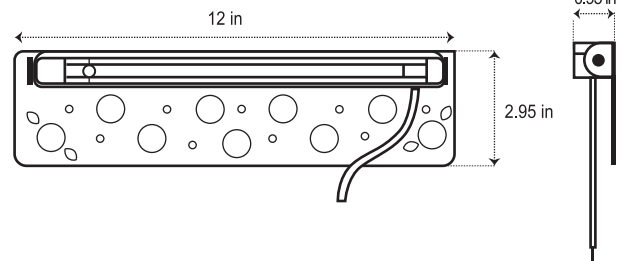

LED Hardscape Lights

7 inch Smart LED Hardscape Light
CL-HS055-524-RGBCW-ORB

7 inch Replaceable Light Head LED Hardscape
CL-HS045R-324-RGBCW-ORB

7 inch LED Hardscape Light
CL-HS045-524-3CCT-ORB

12 inch LED Hardscape Light
CL-HS047-724-3CCT-ORB

Product Code	Input Voltage	Power	Lumen	Color Temp	Length
CL-HS055-524-RGBCW-ORB	12-24VAC	5 W		RGBCW Applicable with Tuya app	7 inch
CL-HS045R-324-RGBCW-ORB	7-17VAC & 12-24VDC	3W		RGBCW Manual Button	7 inch
CL-HS045-524-3CCT-ORB	12-24VAC	5 W	200 lm	3CCT Adjustable 3000K 4000K 5000K	7 inch
CL-HS047-724-3CCT-ORB	12-24VAC	7 W	280 lm		12 inch