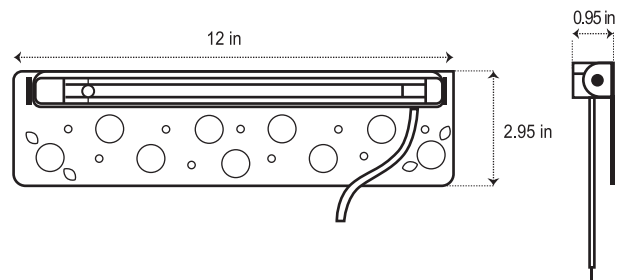

LED Hardscape Lights

7 inch Smart LED Hardscape Light
CL-HS055-524-RGBCW-ORB

7 inch Replaceable Light Head LED Hardscape
CL-HS045R-324-RGBCW-ORB

7 inch LED Hardscape Light
CL-HS045-524-3CCT-ORB

12 inch LED Hardscape Light
CL-HS047-724-3CCT-ORB

Product Code	Input Voltage	Power	Lumen	CCT	Length
CL-HS055-524-RGBCW-ORB	12-24VAC/DC	5 W		RGBCW Applicable with Tuya app	7 inch
CL-HS045R-324-RGBCW-ORB	7-17VAC & 12-24VDC	3W		RGBCW Manual Button	7 inch
CL-HS045-524-3CCT-ORB	12-24VAC/DC	5 W	200 lm	3CCT Adjustable 3000K 4000K 5000K	7 inch
CL-HS047-724-3CCT-ORB	12-24VAC/DC	7 W	280 lm		12 inch

- Die-cast aluminum housing
- Epoxy powder paint finishing
- Stainless steel bracket
- CRI > 90
- IP65
- Beam Angle 120°
- Operating temp: -40°C to +40°C
- Lifetime > 50,000 hrs
- 5-Year Warranty