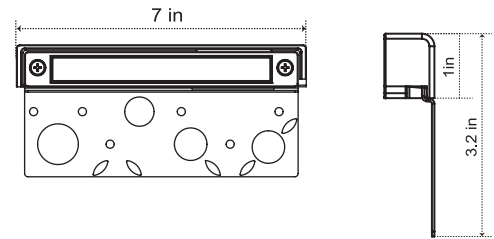

LED Hardscape Lights

7 inch Smart LED Hardscape Light
CL-HS055-524-RGBCW-ORB

7 inch Replaceable Light Head LED Hardscape
CL-HS045R-324-RGBCW-ORB

7 inch LED Hardscape Light
CL-HS045-524-3CCT-ORB

12 inch LED Hardscape Light
CL-HS047-724-3CCT-ORB

Product Code	Input Voltage	Power	Lumen	CCT	Length
CL-HS055-524-RGBCW-ORB	12-24VAC/DC	5 W		RGBCW Applicable with Tuya app	7 inch
CL-HS045R-324-RGBCW-ORB	7-17VAC & 12-24VDC	3W		RGBCW Manual Button	7 inch
CL-HS045-524-3CCT-ORB	12-24VAC/DC	5 W	200 lm	3CCT Adjustable 3000K 4000K 5000K	7 inch
CL-HS047-724-3CCT-ORB	12-24VAC/DC	7 W	280 lm		12 inch

- Die-cast aluminum housing
- Epoxy powder paint finishing
- Stainless steel bracket
- CRI > 90
- IP65
- Beam Angle 120°
- Operating temp: -40°C to +40°C
- Lifetime > 50,000 hrs
- 5-Year Warranty