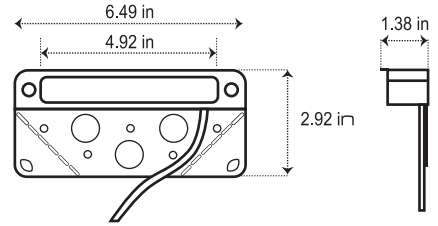

LED Hardscape Lights

7 inch Smart LED Hardscape Light
CL-HS055-524-RGBCW-ORB

7 inch Replaceable Light Head LED Hardscape
CL-HS045R-324-RGBCW-ORB

7 inch LED Hardscape Light
CL-HS045-524-3CCT-ORB

12 inch LED Hardscape Light
CL-HS047-724-3CCT-ORB

Product Code	Input Voltage	Power	Lumen	CCT	Length
CL-HS055-524-RGBCW-ORB	12-24VAC/DC	5 W		RGBCW Applicable with Tuya app	7 inch
CL-HS045R-324-RGBCW-ORB	7-17VAC & 12-24VDC	3W		RGBCW Manual Button	7 inch
CL-HS045-524-3CCT-ORB	12-24VAC/DC	5 W	200 lm	3CCT Adjustable 3000K 4000K 5000K	7 inch
CL-HS047-724-3CCT-ORB	12-24VAC/DC	7 W	280 lm		12 inch

- Die-cast aluminum housing
- Epoxy powder paint finishing
- Stainless steel bracket
- CRI > 90
- IP65
- Beam Angle 120°
- Operating temp: -40°C to +40°C
- Lifetime > 50,000 hrs
- 5-Year Warranty