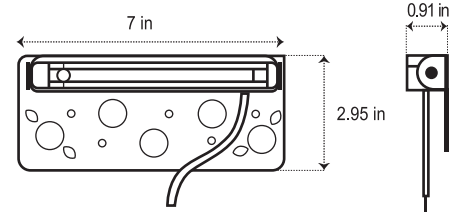

LED Hardscape Lights

7 inch Smart LED Hardscape Light
CL-HS055-524-RGBCW-ORB

7 inch Replaceable Light Head LED Hardscape
CL-HS045R-324-RGBCW-ORB

7 inch LED Hardscape Light
CL-HS045-524-3CCT-ORB

12 inch LED Hardscape Light
CL-HS047-724-3CCT-ORB

Product Code	Input Voltage	Power	Lumen	CCT	Length
CL-HS055-524-RGBCW-ORB	12-24VAC/DC	5 W		RGBCW Applicable with Tuya app	7 inch
CL-HS045R-324-RGBCW-ORB	7-17VAC & 12-24VDC	3W		RGBCW Manual Button	7 inch
CL-HS045-524-3CCT-ORB	12-24VAC/DC	5 W	200 lm	3CCT Adjustable 3000K 4000K 5000K	7 inch
CL-HS047-724-3CCT-ORB	12-24VAC/DC	7 W	280 lm		12 inch

- Die-cast aluminum housing
- Epoxy powder paint finishing
- Stainless steel bracket
- CRI > 90
- IP65
- Beam Angle 120°
- Operating temp: -40°C to +40°C
- Lifetime > 50,000 hrs
- 5-Year Warranty