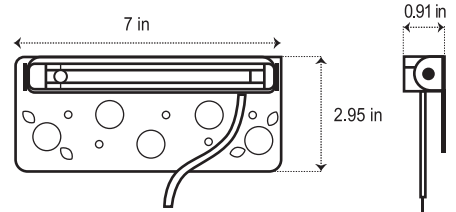

LED Hardscape Lights

7 inch Smart LED Hardscape Light
CL-HS055-524-RGBCW-ORB

7 inch LED Hardscape Light
CL-HS045-524-3CCT-ORB

12 inch LED Hardscape Light
CL-HS047-724-3CCT-ORB

Product Code	Input Voltage	Power	Lumen	CCT	Length
CL-HS055-524-RGBCW-ORB	12-24V AC/DC	5 W	250 lm	RGBCW Applicable with Tuya app	7 inch
CL-HS045-524-3CCT-ORB	12-24V AC/DC	5 W	200 lm	3CCT Adjustable 3000K 4000K 5000K	7 inch
CL-HS047-724-3CCT-ORB	12-24V AC/DC	7 W	280 lm	3000K 4000K 5000K	12 inch

- Die-cast aluminum housing
- Epoxy powder paint finishing
- Stainless steel bracket
- CRI >90
- IP 65
- Beam Angle 120°
- Working temperature -40°C to +40°C
- Lifetime >50,000 hrs
- 5 years warranty