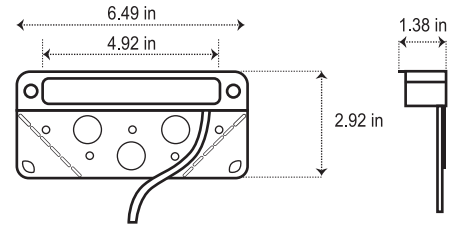

LED Hardscape Lights

7 inch Smart LED Hardscape Light
CL-HS055-524-RGBCW-ORB

7 inch LED Hardscape Light
CL-HS045-524-3CCT-ORB

12 inch LED Hardscape Light
CL-HS047-724-3CCT-ORB

Product Code	Input Voltage	Power	Lumen	CCT	Length
CL-HS055-524-RGBCW-ORB	12-24V AC/DC	5 W	250 lm	RGBCW Applicable with Tuya app	7 inch
CL-HS045-524-3CCT-ORB	12-24V AC/DC	5 W	200 lm	3CCT Adjustable 3000K 4000K 5000K	7 inch
CL-HS047-724-3CCT-ORB	12-24V AC/DC	7 W	280 lm	3000K 4000K 5000K	12 inch

- Die-cast aluminum housing
- Epoxy powder paint finishing
- Stainless steel bracket
- CRI >90
- IP 65
- Beam Angle 120°
- Working temperature -40°C to +40°C
- Lifetime >50,000 hrs
- 5 years warranty