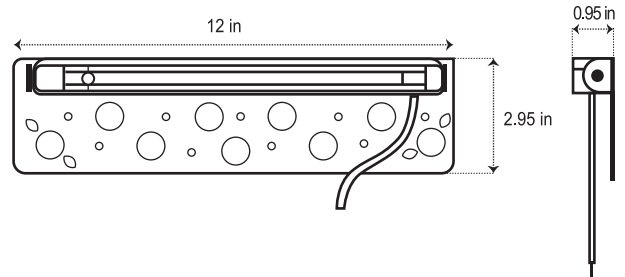

LED Hardscape Lights

7 inch Smart LED Hardscape Light
CL-HS055-524-RGBCW-ORB

7 inch LED Hardscape Light
CL-HS045-524-3CCT-ORB

12 inch LED Hardscape Light
CL-HS047-724-3CCT-ORB

Product Code	Input Voltage	Power	Lumen	CCT	Length
CL-HS055-524-RGBCW-ORB	12-24V AC/DC	5 W	250 lm	RGBCW Applicable with Tuya app	7 inch
CL-HS045-524-3CCT-ORB	12-24V AC/DC	5 W	200 lm	3CCT Adjustable 3000K 4000K 5000K	7 inch
CL-HS047-724-3CCT-ORB	12-24V AC/DC	7 W	280 lm	3000K 4000K 5000K	12 inch

- Die-cast aluminum housing
- Epoxy powder paint finishing
- Stainless steel bracket
- CRI >90
- IP 65
- Beam Angle 120°
- Working temperature -40°C to +40°C
- Lifetime >50,000 hrs
- 5 years warranty