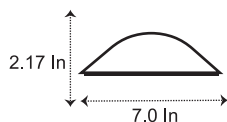

CL-GL065-524-3CCT-BL