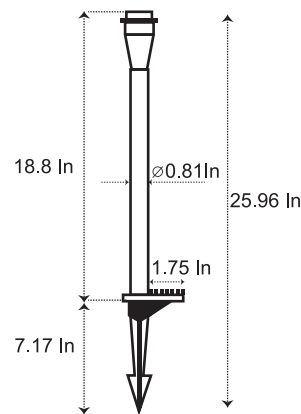

Available Heads

CL-GL065-HEAD A-BL

CL-GL065-HEAD B-BL

CL-GL065-HEAD C-BL

CL-GL065-524-3CCT-BL

- Epoxy powder paint finish