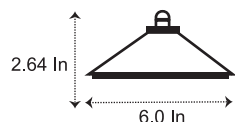

LED Garden Lights

Product Code	Input Voltage	Power	Lumen	Color Temp	IP
CL-GL065-524-3CCT-BL	12-24VAC/DC	5 W	200lm	3CCT Adjustable 3000K,4000K,5000K	65

Available Heads

CL-GL065-HEAD A-BL

CL-GL065-HEAD B-BL