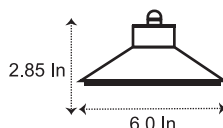

LED Garden Lights

Product Code	Input Voltage	Power	Lumen	Color Temp	IP
CL-GL065-524-3CCT-BL	12-24VAC/DC	5 W	200lm	3CCT Adjustable 3000K,4000K,5000K	65

Available Heads

CL-GL065-HEAD A-BL

CL-GL065-HEAD B-BL