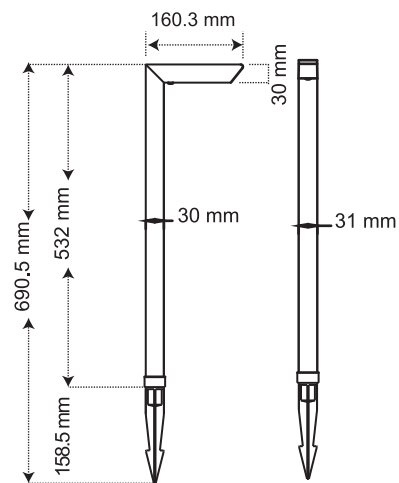

# LED Garden Light

Product Code	Input Voltage	Power	Lumen	Color Temp	IP
CL-GL045-524-3CCT-BL	12-24VAC/DC	5 W	220lm	3CCT Adjustable 3000K,4000K,5000K	65

• Epoxy powder paint finish