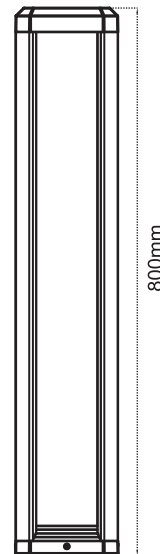

LED Exterior Lights

Product Code	Input Voltage	Power	Lumen	Color Temp	Beam angle
CL-GL-16603-12W-3K	12-24VAC/DC	12W	988lm	3000K	236°

- Pretreated powder coating for outdoor use
- OSRAM LED chip
- cETL approved