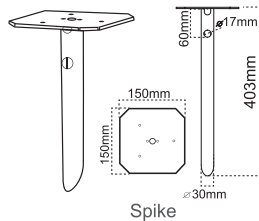

LED Exterior Lights

Product Code	Input Voltage	Power	Lumen	Color Temp	Beam angle
CL-GL-16603-12W-3K	12-24VAC/DC	12W	988lm	3000K	236°

- Pretreated powder coating for outdoor use
- OSRAM LED chip
- cETL approved