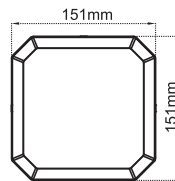

LED Exterior Lights

Product Code	Input Voltage	Power	Lumen	Color Temp	Beam angle
CL-GL-16603-12W-3K	12-24VAC/DC	12W	988lm	3000K	236°

- Pretreated powder coating for outdoor use
- OSRAM LED chip
- cETL approved