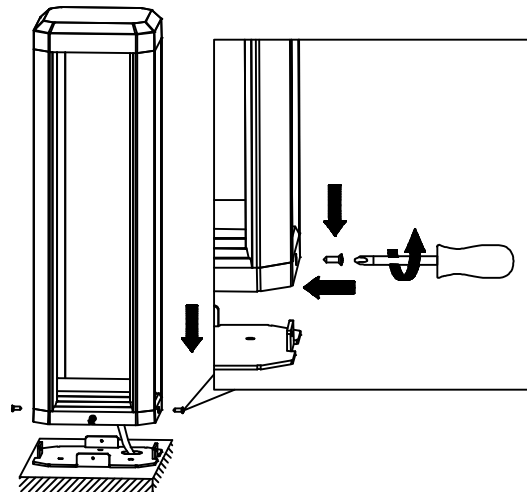

canolight
Canadian Brightness
LED GARDEN LIGHT
CL-GL-16603-12W

You will need

1

2

3

4

L= Black
N= White
⊕=Green/Yellow

5