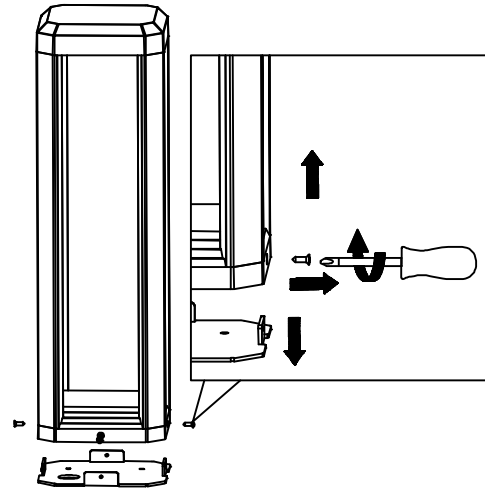

canolight
Canadian Brightness
LED GARDEN LIGHT
CL-GL-16603-12W

You will need

1

2

3

4

L= Black
N= White
⊕=Green/Yellow

5