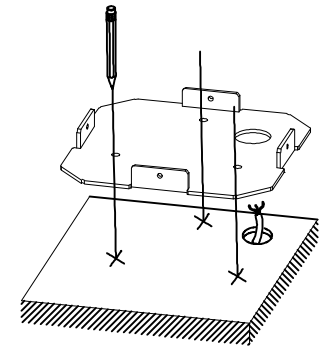

canolight
Canadian Brightness
LED GARDEN LIGHT
CL-GL-16603-12W

You will need

1

2

3

4

L= Black
N= White
⊕=Green/Yellow

5