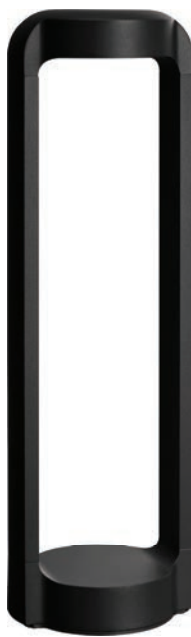

LED Exterior Lights

CL-WL-16404-13W-3K-BL

Product Code	Input Voltage	Power	Lumen	Color Temp	Beam angle
CL-WL-16404-13W-3K-BL	110-240VAC	13W	500lm	3000K	330°
CL-GL-16402-12W-3K-BL	12-24VAC/DC	12W	900lm	3000K	247°

CL-GL-16402-12W-3K-BL

Spike

- Pretreated powder-coated for outdoor use
- OSRAM LED chip
- cETL approved