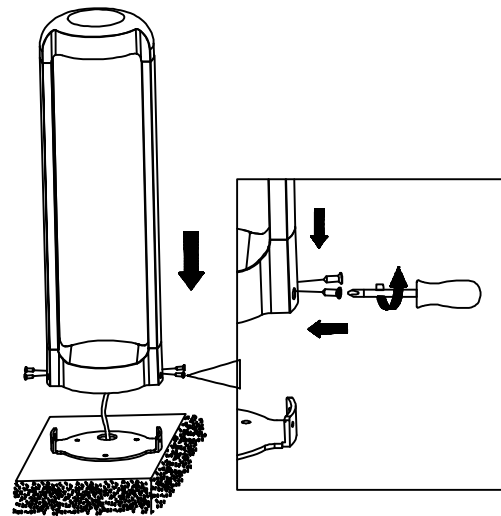

4

L= Black
N= White
⊕=Green/Yellow

5