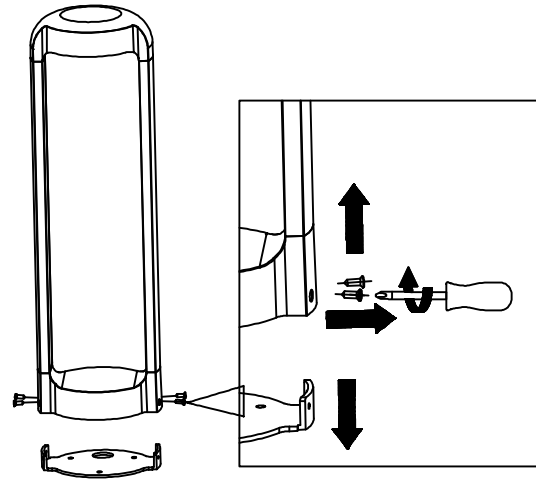

canolight
Canadian Brightness

**LED GARDEN LIGHT
CL-GL-16402-12W**

You will need

1

2

3

4

L= Black
N= White
⊕=Green/Yellow