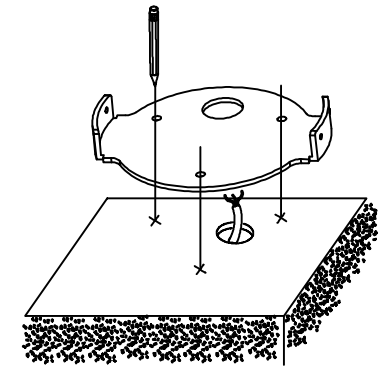

canolight
Canadian Brightness

**LED GARDEN LIGHT
CL-GL-16402-12W**

You will need

1

2

3

4

L= Black
N= White
⊕=Green/Yellow