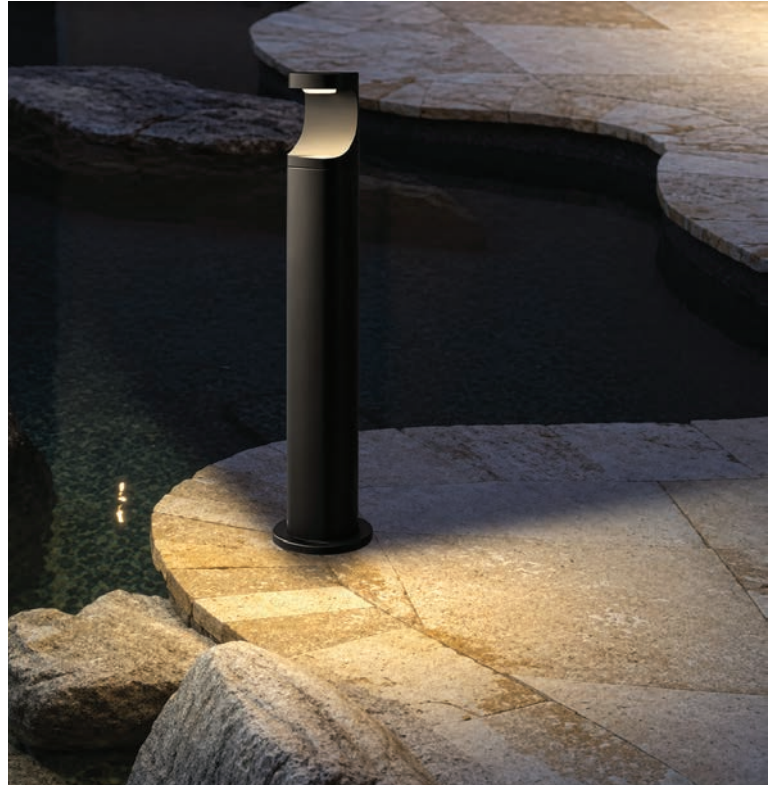

LED Exterior Lights

Product Code	Input Voltage	Power	Lumen	Color Temp	Beam angle
CL-GL-14406-7W-3K-BL	12-24VAC/DC	7W	338lm	3000K	189°

- Pretreated powder coating for outdoor use
- OSRAM LED chip
- cETL approved