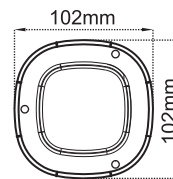

LED Exterior Lights

Product Code	Input Voltage	Power	Lumen	Color Temp	Beam angle
CL-GL-14406-7W-3K-BL	12-24VAC/DC	7W	338lm	3000K	189°

- Pretreated powder coating for outdoor use
- OSRAM LED chip
- cETL approved