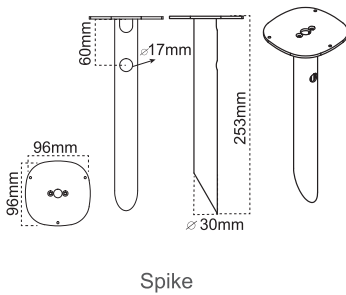

LED Exterior Lights

Product Code	Input Voltage	Power	Lumen	Color Temp	Beam angle
CL-GL-14406-7W-3K-BL	12-24VAC/DC	7W	338lm	3000K	189°

- Pretreated powder coating for outdoor use
- OSRAM LED chip
- cETL approved