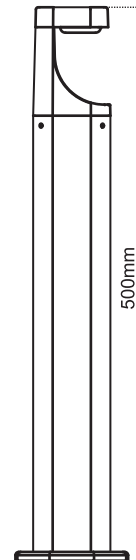

LED Exterior Lights

Product Code	Input Voltage	Power	Lumen	Color Temp	Beam angle
CL-GL-14406-7W-3K-BL	12-24VAC/DC	7W	338lm	3000K	189°

- Pretreated powder coating for outdoor use
- OSRAM LED chip
- cETL approved