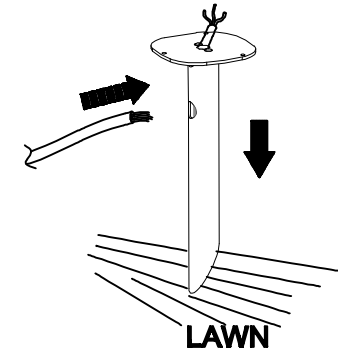

canolight
Canadian Brightness

LED GARDEN LIGHT
CL-GL-14406-7W

You will need

1

2

3

4

L= Black
N= White
⊕=Green/Yellow

5

6

www.canolight.ca

OUTDOOR

You will need

1

2

3