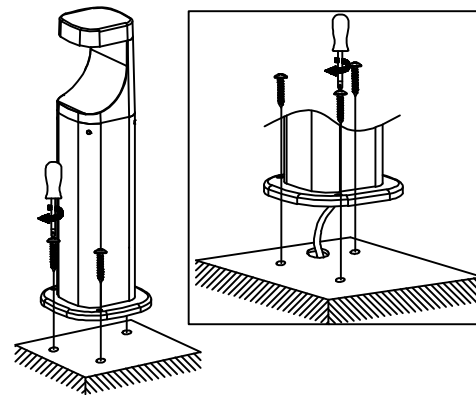

4

L= Black
N= White
⊕=Green/Yellow

5