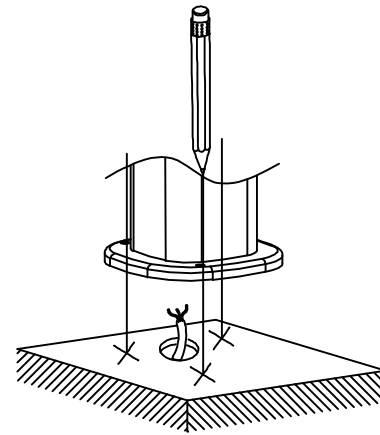

canolight
Canadian Brightness

LED GARDEN LIGHT
CL-GL-14406-7W

You will need

1

2

3

4

L= Black
N= White
⊕=Green/Yellow