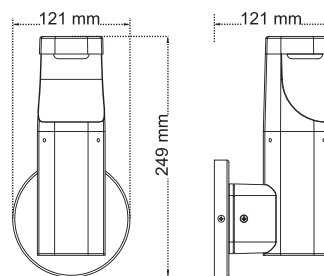

LED Exterior Lights

CL-GL-14406-7W-3K-BL

CL-WL-14408-7W-3K-BL

Product Code	Power	CCT	Lumen	Beam Angle	Input Voltage
CL-WL-14408-7W-3K-BL	7W	3000K	290lm	114°	110-240V AC, 50/60Hz
CL-GL-14406-7W-3K-BL	7W	3000K	338lm	189°	12-24V AC/DC

CL-WL-14408-7W-3K-BL

CL-GL-14406-7W-3K-BL

- Die-cast Aluminium housing
- Pretreated powder coating for outdoor use
- ORSAM LED chip
- CRI >80
- PF 0.8
- IP 65
- cETL approved
- Lifetime >50,000 hrs
- 3 years warranty