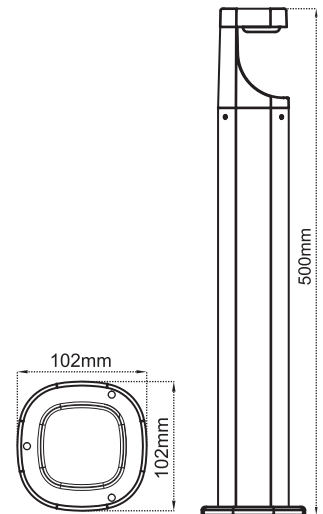

LED Exterior Lights

CL-GL-14406-7W-3K-BL

CL-WL-14408-7W-3K-BL

Product Code	Power	CCT	Lumen	Beam Angle	Input Voltage
CL-WL-14408-7W-3K-BL	7W	3000K	290lm	114°	110-240V AC, 50/60Hz
CL-GL-14406-7W-3K-BL	7W	3000K	338lm	189°	12-24V AC/DC

CL-WL-14408-7W-3K-BL

CL-GL-14406-7W-3K-BL

- Die-cast Aluminium housing
- Pretreated powder coating for outdoor use
- ORSAM LED chip
- CRI >80
- PF 0.8
- IP 65
- cETL approved
- Lifetime >50,000 hrs
- 3 years warranty