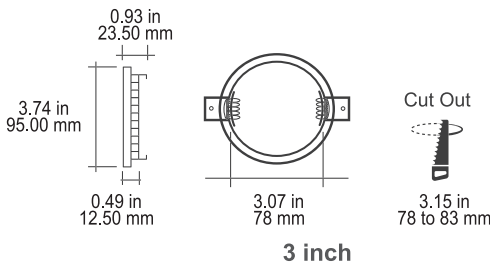

# Recessed LED Slim Panels

Product Code	Input Voltage	Power	Lumen	Beam Angle	CCT	Body Color	Size
CL-DS-36-5CCT-WH	90-130VAC	6 W	530 lm	120°	5CCT	White	3 inch
CL-DS-49-5CCT-WH	90-130VAC	9 W	800 lm	120°	Adjustable	White	4 inch
CL-DS-49-5CCT-BL	90-130VAC	9 W	800 lm	120°	2700K	Black	4 inch
CL-DS-612-5CCT-WH	90-130VAC	12 W	1060 lm	120°	3000K	White	4 inch
CL-DS-612-5CCT-BL	90-130VAC	12 W	1060 lm	120°	3500K	White	6 inch
					4000K	Black	6 inch
					5000K	Black	6 inch

- Low-profile durable aluminum body
- Isolated driver, prevents electric shock
- Safe to be in direct contact with insulation
- Compatible with soffit installation and can be plenum installed in shallow spaces
- FT4 wire, Airtight
- No flicker
- cETL approved