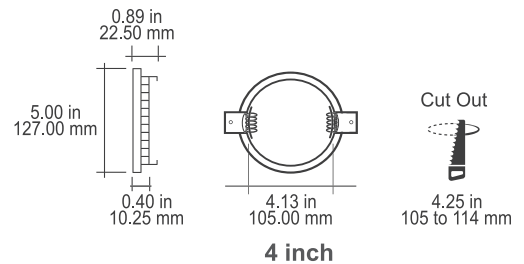

# Recessed LED Slim Panels

Product Code	Input Voltage	Power	Lumen	Beam Angle	CCT	Body Color	Size
CL-DS-36-5CCT-WH	90-130VAC	6 W	530 lm	120°	5CCT	White	3 inch
CL-DS-49-5CCT-WH	90-130VAC	9 W	800 lm	120°	Adjustable	White	4 inch
CL-DS-49-5CCT-BL	90-130VAC	9 W	800 lm	120°	2700K	Black	4 inch
CL-DS-612-5CCT-WH	90-130VAC	12 W	1060 lm	120°	3000K	White	4 inch
CL-DS-612-5CCT-BL	90-130VAC	12 W	1060 lm	120°	3500K	White	6 inch
					4000K	Black	6 inch
					5000K	Black	6 inch

- Low-profile durable aluminum body
- Isolated driver, prevents electric shock
- Safe to be in direct contact with insulation
- Compatible with soffit installation and can be plenum installed in shallow spaces
- FT4 wire, Airtight
- No flicker
- cETL approved