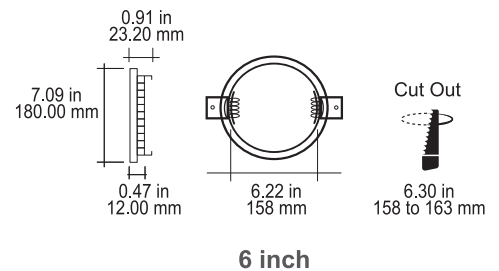

# Recessed LED Slim Panels

Product Code	Input Voltage	Power	Lumen	Beam Angle	CCT	Body Color	Size
CL-DS-36-5CCT-WH	90-130VAC	6 W	530 lm	120°	5CCT	White	3 inch
CL-DS-49-5CCT-WH	90-130VAC	9 W	800 lm	120°	Adjustable	White	4 inch
CL-DS-49-5CCT-BL	90-130VAC	9 W	800 lm	120°	2700K	Black	4 inch
CL-DS-612-5CCT-WH	90-130VAC	12 W	1060 lm	120°	3000K	White	4 inch
CL-DS-612-5CCT-BL	90-130VAC	12 W	1060 lm	120°	3500K	White	6 inch
					4000K	Black	6 inch
					5000K	Black	6 inch

- Low-profile durable aluminum body
- Isolated driver, prevents electric shock
- Safe to be in direct contact with insulation
- Compatible with soffit installation and can be plenum installed in shallow spaces
- FT4 wire, Airtight
- No flicker
- cETL approved