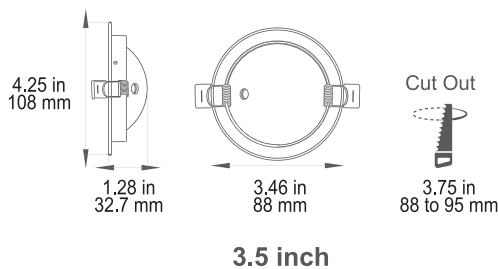

Recessed LED Gimbal Lights

Product Code	Input Voltage	Power	Lumen	Beam Angle	CCT	Body Color	Size
CL-DM-3.5-8-5CCT-WH	90-130 VAC	8 W	830 lm	40°	5CCT Adjustable	White	3.5inch
CL-DM-3.5-8-5CCT-BL	90-130 VAC	8 W	830 lm	40°	2700K 3000K	Black	3.5inch
CL-DM-49-5CCT-WH	90-130 VAC	9 W	950 lm	40°	3500K 4000K	White	4 inch
CL-DM-49-5CCT-BL	90-130 VAC	9 W	950 lm	40°	5000K	Black	4 inch

- Durable aluminum body
- Isolated driver, prevents electric shock
- Safe to be in direct contact with insulation
- FT4 wire, Airtight
- No flicker
- cETL approved