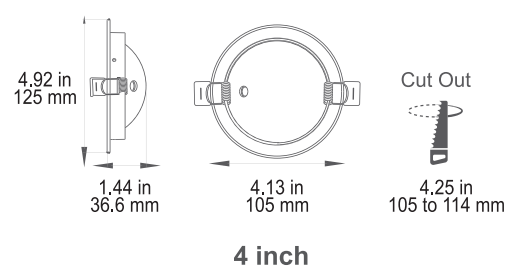

Recessed LED Gimbal Lights

Product Code	Input Voltage	Power	Lumen	Beam Angle	CCT	Body Color	Size
CL-DM-3.5-8-5CCT-WH	90-130 VAC	8 W	830 lm	40°	5CCT Adjustable	White	3.5inch
CL-DM-3.5-8-5CCT-BL	90-130 VAC	8 W	830 lm	40°	2700K 3000K	Black	3.5inch
CL-DM-49-5CCT-WH	90-130 VAC	9 W	950 lm	40°	3500K 4000K	White	4 inch
CL-DM-49-5CCT-BL	90-130 VAC	9 W	950 lm	40°	5000K	Black	4 inch

- Durable aluminum body
- Isolated driver, prevents electric shock
- Safe to be in direct contact with insulation
- FT4 wire, Airtight
- No flicker
- cETL approved