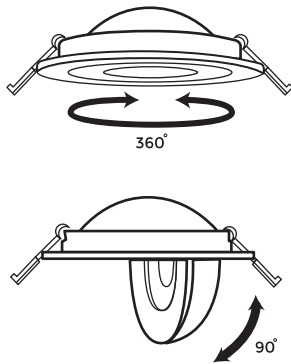

Recessed LED Gimbal Lights

Product Code	Input Voltage	Power	Lumen	Beam Angle	CCT	Body Color	Size
CL-DM-3.5-8-5CCT-WH	90-130 VAC	8 W	830 lm	40°	5CCT Adjustable	White	3.5inch
CL-DM-3.5-8-5CCT-BL	90-130 VAC	8 W	830 lm	40°	2700K 3000K	Black	3.5inch
CL-DM-49-5CCT-WH	90-130 VAC	9 W	950 lm	40°	3500K 4000K	White	4 inch
CL-DM-49-5CCT-BL	90-130 VAC	9 W	950 lm	40°	5000K	Black	4 inch

- Durable aluminum body
- Isolated driver, prevents electric shock
- Safe to be in direct contact with insulation
- FT4 wire, Airtight
- No flicker
- cETL approved