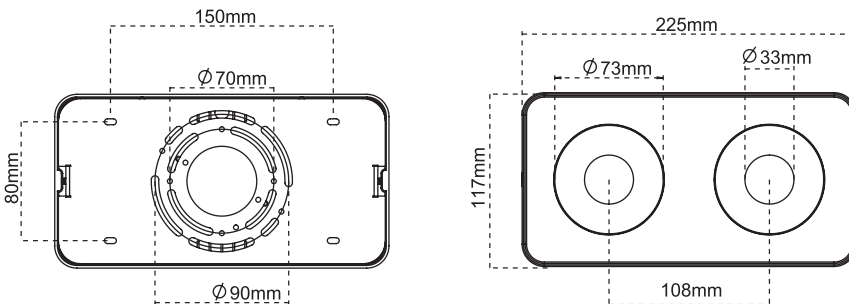

CL-DL7-D20-5CCT

• cETL listed