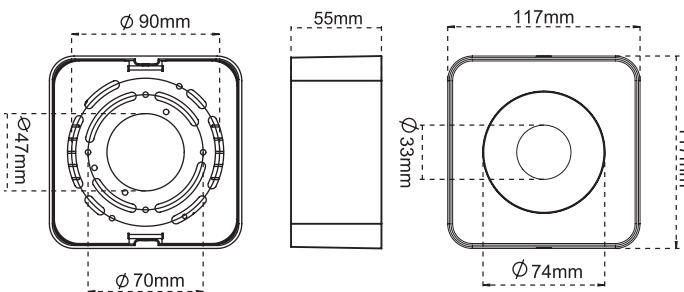

Surface-Mounte Downlights

CL-DL7-D20-5CCT

CL-DL7-S10-5CCT

Product Code	Input Voltage	Power	Lumen	Color Temp	Beam Angle
CL-DL7-S10-5CCT-WH	120VAC 50/60Hz	10W	750lm	5CCT Adjustable 2700K-3000K 3500K-4000K-5000K	55°
CL-DL7-S10-5CCT-BL					
CL-DL7-D20-5CCT-WH	120VAC 50/60Hz	20W	1500lm	5CCT Adjustable 2700K-3000K 3500K-4000K-5000K	55°
CL-DL7-D20-5CCT-BL					