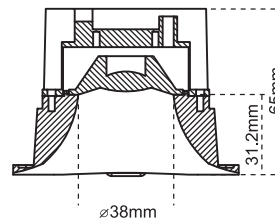

CL-DL6-D18-5CCT

• cETL listed