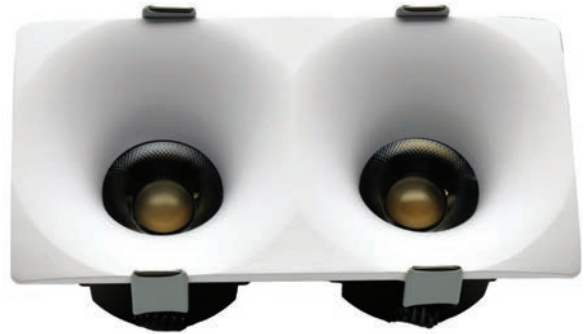

3-Inch Recessed Butterfly Downlights

Product Code	Input Voltage	Power	Lumen	Color Temp	Beam angle	Body Color
CL-DL6-S9-5CCT	120-277 VAC	9W	840lm	5CCT Adjustable 2700K 3000K 3500K 4000K 5000K	38°	Available in White & Black
CL-DL6-D18-5CCT	120-277 VAC	18W	1640lm		38°	