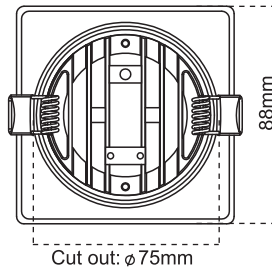

3-Inch Recessed Butterfly Downlights

Product Code	Input Voltage	Power	Lumen	Color Temp	Beam angle	Body Color
CL-DL6-S9-5CCT	120-277 VAC	9W	840lm	5CCT Adjustable 2700K 3000K 3500K 4000K 5000K	38°	Available in White & Black
CL-DL6-D18-5CCT	120-277 VAC	18W	1640lm		38°	