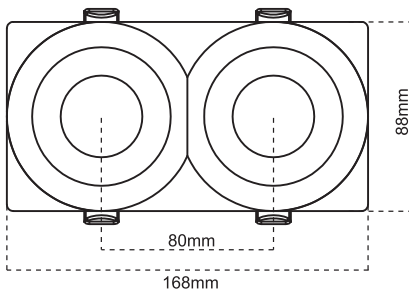

CL-DL6-D18-5CCT

• cETL listed