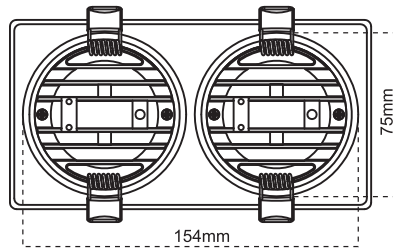

3-Inch Recessed Butterfly Downlights

Product Code	Input Voltage	Power	Lumen	Color Temp	Beam angle	Body Color
CL-DL6-S9-5CCT	120-277 VAC	9W	840lm	5CCT Adjustable 2700K 3000K 3500K 4000K 5000K	38°	Available in White & Black
CL-DL6-D18-5CCT	120-277 VAC	18W	1640lm		38°	

CL-DL6-S9-5CCT

CL-DL6-D18-5CCT

• cETL listed