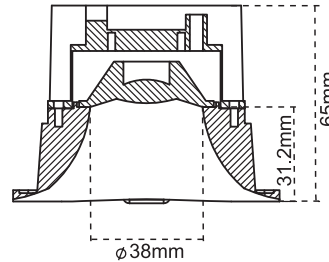

3-Inch Recessed Butterfly Downlights

Product Code	Input Voltage	Power	Lumen	Color Temp	Beam angle	Body Color
CL-DL6-S9-5CCT	120-277 VAC	9W	840lm	5CCT Adjustable 2700K 3000K 3500K 4000K 5000K	38°	Available in White & Black
CL-DL6-D18-5CCT	120-277 VAC	18W	1640lm		38°	